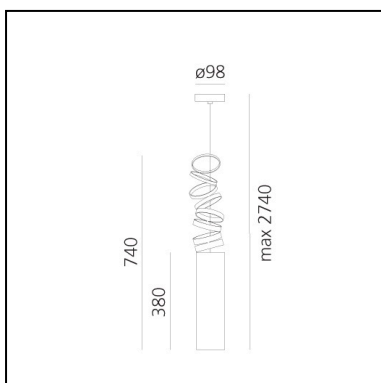

SOURCES NOT INCLUDED

- Category: **LED RETROFIT**
- Number: **2**
- Watt: **12W**
- Socket: **E27**

LUMINAIRE *

- Watt: **16W**
- Delivered lumen output: **1662lm**
- CCT: **2700K**
- Efficiency: **79%**
- Efficacy: **103.85lm/W**

* **CR190** data may vary depending on the source installed.
Light measurements are provided in relative form and technical lighting calculations may be updated according to the effective source used.