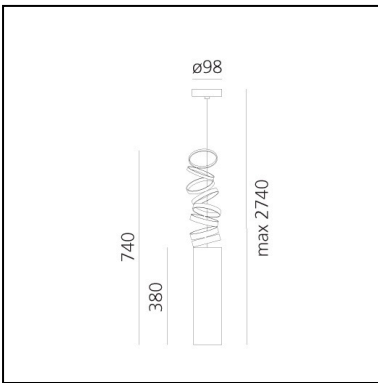

Decomposé Light Suspension - Red

Atelier Oi

LUMINAIRE *

- Watt: **16W**
- Delivered lumen output: **1662lm**
- CCT: **2700K**
- Efficiency: **79%**
- Efficacy: **103.85lm/W**

← **CR: 90** data may vary depending on the source installed.
Light measurements are provided in relative form and technical lighting calculations may be updated according to the effective source used.

DESCRIPTION

Featuring a deconstructed base profile, the light projected through the balanced rings designs subtle shadows while defining a perfect quality of light in space.

FEATURES

- Product Code: **DOI4600A16**
- Colour: **Red**
- Installation: **Suspension**
- Material: **Aluminium**
- Series: **Design Collection**
- design by: **Atelier Oi**

DIMENSIONS

- Height: **380 mm**
- Base Diameter: **98 mm**
- Max Height from ceiling: **200 mm**
- Max Extension Height: **740 mm**

SOURCES NOT INCLUDED

- Category: **LED RETROFIT**
- Number: **2**
- Watt: **12W**
- Socket: **E27**