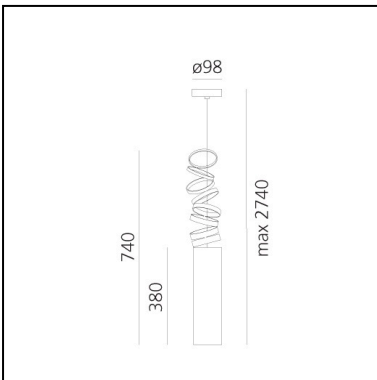

Decomposé Light Suspension - Orange

Atelier Oi

LUMINAIRE *

- Watt: **16W**
- Delivered lumen output: **1662lm**
- CCT: **2700K**
- Efficiency: **79%**
- Efficacy: **103.85lm/W**

← **CR190** data may vary depending on the source installed.
Light measurements are provided in relative form and technical lighting calculations may be updated according to the effective source used.

DESCRIPTION

Featuring a deconstructed base profile, the light projected through the balanced rings designs subtle shadows while defining a perfect quality of light in space.

FEATURES

- Product Code: **DOI4600A03**
- Colour: **Orange**
- Installation: **Suspension**
- Material: **Aluminium**
- Series: **Design Collection**
- design by: **Atelier Oi**

DIMENSIONS

- Height: **380 mm**
- Base Diameter: **98 mm**
- Max Height from ceiling: **200 mm**
- Max Extension Height: **740 mm**

SOURCES NOT INCLUDED

- Category: **LED RETROFIT**
- Number: **2**
- Watt: **12W**
- Socket: **E27**