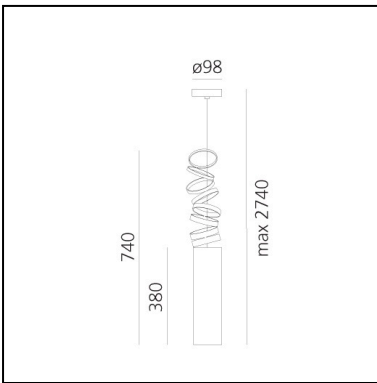

Decomposé Light Suspension - Gold

Atelier Oi

LUMINAIRE *

- Watt: **16W**
- Delivered lumen output: **1662lm**
- CCT: **2700K**
- Efficiency: **79%**
- Efficacy: **103.85lm/W**

– **CRi 90** data may vary depending on the source installed.
Light measurements are provided in relative form and technical lighting calculations may be updated according to the effective source used.

DESCRIPTION

Featuring a deconstructed base profile, the light projected through the balanced rings designs subtle shadows while defining a perfect quality of light in space.

FEATURES

- Product Code: **DOI4600A02**
- Colour: **Gold**
- Installation: **Suspension**
- Material: **Aluminium**
- Series: **Design Collection**
- design by: **Atelier Oi**

DIMENSIONS

- Height: **380 mm**
- Base Diameter: **98 mm**
- Max Height from ceiling: **200 mm**
- Max Extension Height: **740 mm**

SOURCES NOT INCLUDED

- Category: **LED RETROFIT**
- Number: **2**
- Watt: **12W**
- Socket: **E27**