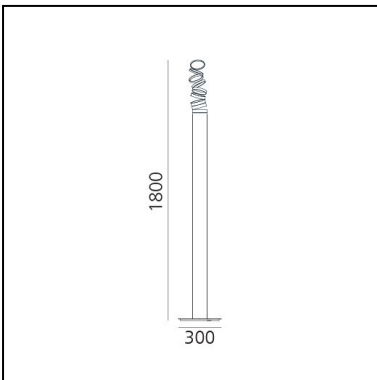

Decomposé Light Floor - Gold

Atelier Oi

LUMINAIRE

- Watt: **45W**
- Delivered lumen output: **3564lm**
- CCT: **3000K**
- CRI: **90**

DESCRIPTION

Featuring a deconstructed base profile, the light projected through the balanced rings designs subtle shadows while defining a perfect quality of light in space.

FEATURES

- Product Code: **DOI4600D02**
- Colour: **Gold**
- Installation: **Floor**
- Material: **Aluminium**
- Series: **Design Collection**
- Environment: **Indoor**
- design by: **Atelier Oi**

DIMENSIONS

- Height: **1800 mm**
- Base Length: **300 mm**
- Base Width: **300 mm**

SOURCES INCLUDED

- Category: **Led**
- Number: **1**
- Watt: **45W**
- Color temperature (K): **3000K**
- CRI: **90**