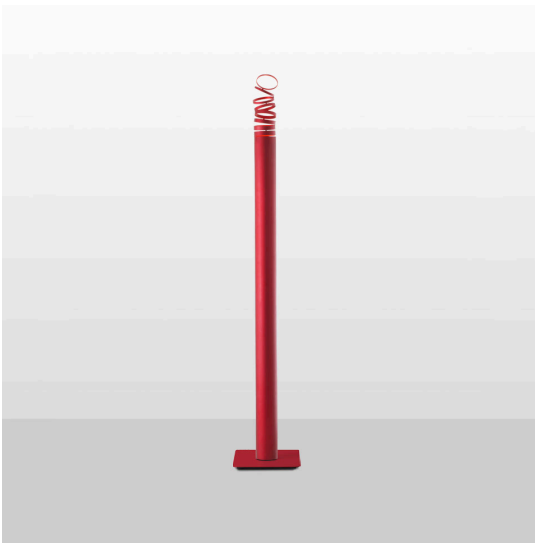

Decomposé Light Floor - Red

Atelier Oi

LUMINAIRE

- Watt: **45W**
- Delivered lumen output: **3564lm**
- CCT: **3000K**
- CRI: **90**

DESCRIPTION

Featuring a deconstructed base profile, the light projected through the balanced rings designs subtle shadows while defining a perfect quality of light in space.

FEATURES

- Product Code: **DOI4600D16**
- Colour: **Red**
- Installation: **Floor**
- Material: **Aluminium**
- Series: **Design Collection**
- Environment: **Indoor**
- design by: **Atelier Oi**

DIMENSIONS

- Height: **1800 mm**
- Base Length: **300 mm**
- Base Width: **300 mm**

SOURCES INCLUDED

- Category: **Led**
- Number: **1**
- Watt: **45W**
- Color temperature (K): **3000K**
- CRI: **90**