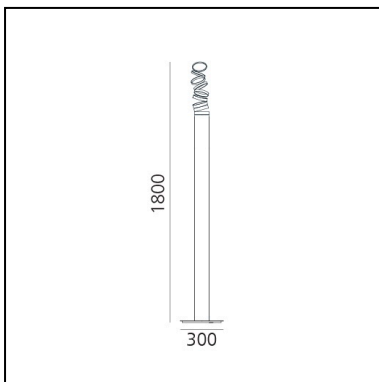

Decomposé Light Floor - Orange

Atelier Oi

LUMINAIRE

- Watt: **45W**
- Delivered lumen output: **3564lm**
- CCT: **3000K**
- CRI: **90**

DESCRIPTION

Featuring a deconstructed base profile, the light projected through the balanced rings designs subtle shadows while defining a perfect quality of light in space.

FEATURES

- Product Code: **DOI4600D03**
- Colour: **Orange**
- Installation: **Floor**
- Material: **Aluminium**
- Series: **Design Collection**
- Environment: **Indoor**
- design by: **Atelier Oi**

DIMENSIONS

- Height: **1800 mm**
- Base Length: **300 mm**
- Base Width: **300 mm**

SOURCES INCLUDED

- Category: **Led**
- Number: **1**
- Watt: **45W**
- Color temperature (K): **3000K**
- CRI: **90**