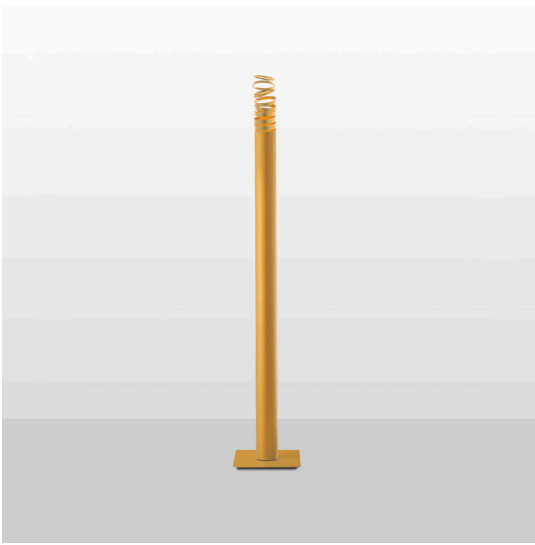

Decomposé Light Floor - Gold

Atelier Oi

LUMINAIRE

- Watt: **45W**
- Delivered lumen output: **3564lm**
- CCT: **3000K**
- CRI: **90**

DESCRIPTION

Featuring a deconstructed base profile, the light projected through the balanced rings designs subtle shadows while defining a perfect quality of light in space.

FEATURES

- Product Code: **DOI4600D02**
- Colour: **Gold**
- Installation: **Floor**
- Material: **Aluminium**
- Series: **Design Collection**
- Environment: **Indoor**
- design by: **Atelier Oi**

DIMENSIONS

- Height: **1800 mm**
- Base Length: **300 mm**
- Base Width: **300 mm**

SOURCES INCLUDED

- Category: **Led**
- Number: **1**
- Watt: **45W**
- Color temperature (K): **3000K**
- CRI: **90**