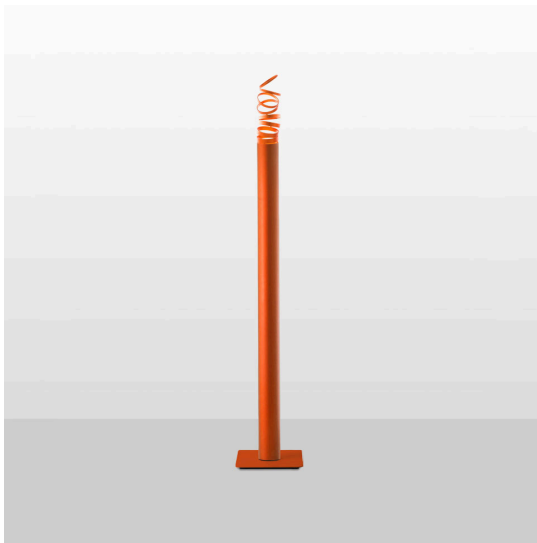

Decomposé Light Floor - Orange

Atelier Oi

LUMINAIRE

- Watt: **45W**
- Delivered lumen output: **3564lm**
- CCT: **3000K**
- CRI: **90**

DESCRIPTION

Featuring a deconstructed base profile, the light projected through the balanced rings designs subtle shadows while defining a perfect quality of light in space.

FEATURES

- Product Code: **DOI4600D03**
- Colour: **Orange**
- Installation: **Floor**
- Material: **Aluminium**
- Series: **Design Collection**
- Environment: **Indoor**
- design by: **Atelier Oi**

DIMENSIONS

- Height: **1800 mm**
- Base Length: **300 mm**
- Base Width: **300 mm**

SOURCES INCLUDED

- Category: **Led**
- Number: **1**
- Watt: **45W**
- Color temperature (K): **3000K**
- CRI: **90**