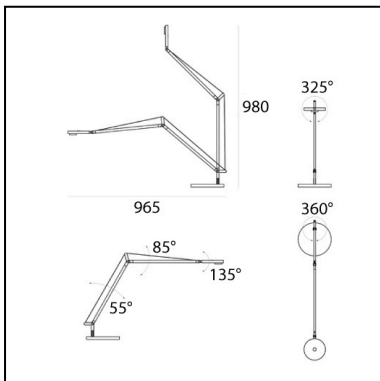

LUMINAIRE

- Watt: **12W**
- Delivered lumen output: **960lm**
- CCT: **3000K**
- Efficiency: **84%**
- Efficacy: **80.00lm/W**
- CRI: **90**
- Dimmer Typology: **Microswitch Dimmer**

Notes

Microswitch dimmer.
Code related only to the body lamp, to be completed with the base/support.

DESCRIPTION

While the size of Demetra Professional is the same as the classical version's, its enhanced emission flow provides intense lighting on the worktop. Emission is controlled by a reflector that slightly protrudes from the head's profile.

FEATURES

- Product Code: **1739050A**
- Colour: **Opaque black**
- Installation: **Table**
- Material: **aluminium, technopolymer, steel**
- Series: **Design Collection**
- Environment: **Indoor**
- Emission: **Direct**
- design by: **Naoto Fukasawa**

DIMENSIONS

- Length: **310 mm**
- Width: **200 mm**
- Height: **350 mm**
- Base Diameter: **200 mm**
- Max Extension Height: **1020 mm**
- Max Extension Length: **1000 mm**
- Glow Wire Test: **750°**

SOURCES INCLUDED