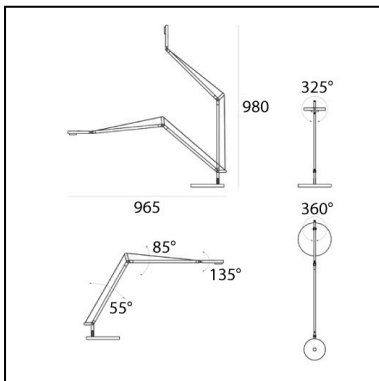

LUMINAIRE

- Watt: **12W**
- Delivered lumen output: **960lm**
- CCT: **3000K**
- Efficiency: **84%**
- Efficacy: **80.00lm/W**
- CRI: **90**
- Dimmer Typology: **Microswitch Dimmer**

Notes

Microswitch dimmer.
Code related only to the body lamp, to be completed with the base/support.

DESCRIPTION

While the size of Demetra Professional is the same as the classical version's, its enhanced emission flow provides intense lighting on the worktop. Emission is controlled by a reflector that slightly protrudes from the head's profile.

FEATURES

- Product Code: **1740020A**
- Colour: **White**
- Installation: **Table**
- Material: **aluminium, technopolymer, steel**
- Series: **Design Collection**
- Environment: **Indoor**
- Emission: **Direct**
- design by: **Naoto Fukasawa**

DIMENSIONS

- Length: **310 mm**
- Width: **200 mm**
- Height: **350 mm**
- Base Diameter: **200 mm**
- Max Extension Height: **1020 mm**
- Max Extension Length: **1000 mm**
- Glow Wire Test: **750°**

SOURCES INCLUDED