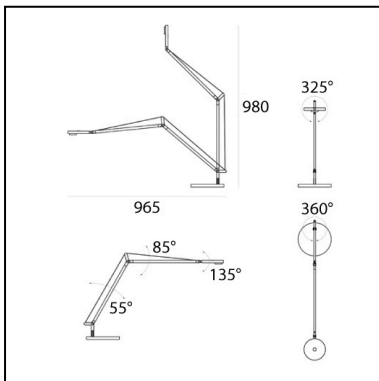

LUMINAIRE

- Watt: **12W**
- Delivered lumen output: **960lm**
- CCT: **3000K**
- Efficiency: **84%**
- Efficacy: **80.00lm/W**
- CRI: **90**
- Dimmer Typology: **Microswitch Dimmer**

Notes

Microswitch dimmer.
Code related only to the body lamp, to be completed with the base/support.

DESCRIPTION

While the size of Demetra Professional is the same as the classical version's, its enhanced emission flow provides intense lighting on the worktop. Emission is controlled by a reflector that slightly protrudes from the head's profile.

FEATURES

- Product Code: **1739010A**
- Colour: **Grey anthracite**
- Installation: **Table**
- Material: **aluminium, technopolymer, steel**
- Series: **Design Collection**
- Environment: **Indoor**
- Emission: **Direct**
- design by: **Naoto Fukasawa**

DIMENSIONS

- Length: **310 mm**
- Width: **200 mm**
- Height: **350 mm**
- Base Diameter: **200 mm**
- Max Extension Height: **1020 mm**
- Max Extension Length: **1000 mm**
- Glow Wire Test: **750°**

SOURCES INCLUDED