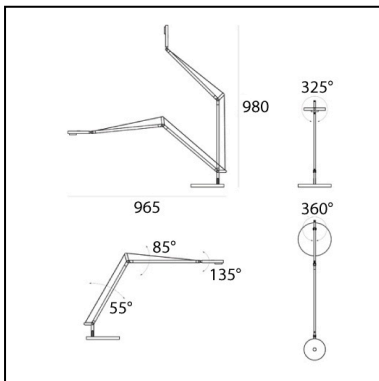

LUMINAIRE

- Watt: **12W**
- Delivered lumen output: **960lm**
- CCT: **3000K**
- Efficiency: **84%**
- Efficacy: **80.00lm/W**
- CRI: **90**
- Dimmer Typology: **Microswitch Dimmer**

Notes

Microswitch dimmer.
Code related only to the body lamp, to be completed with the base/support.

DESCRIPTION

While the size of Demetra Professional is the same as the classical version's, its enhanced emission flow provides intense lighting on the worktop. Emission is controlled by a reflector that slightly protrudes from the head's profile.

FEATURES

- Product Code: **1739020A**
- Colour: **White**
- Installation: **Table**
- Material: **aluminium, technopolymer, steel**
- Series: **Design Collection**
- Environment: **Indoor**
- Emission: **Direct**
- design by: **Naoto Fukasawa**

DIMENSIONS

- Length: **310 mm**
- Width: **200 mm**
- Height: **350 mm**
- Base Diameter: **200 mm**
- Max Extension Height: **1020 mm**
- Max Extension Length: **1000 mm**
- Glow Wire Test: **750°**

SOURCES INCLUDED