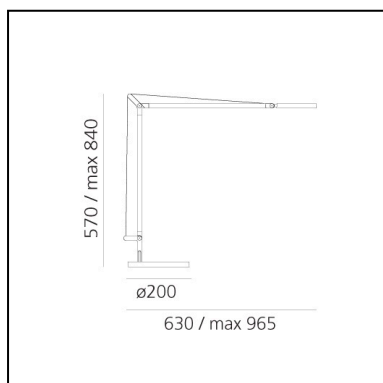

LUMINAIRE

- Watt: **8W**
- Voltage: **100-240V**
- Delivered lumen output: **360lm**
- CCT: **2700K**
- Efficiency: **54%**
- Efficacy: **45.00lm/W**
- CRI: **90**
- Dimmer Typology: **Microswitch Dimmer**

Notes

Microswitch dimmer.
Code related only to the body lamp, to be completed with the base/support.

DESCRIPTION

Demetra is essential, functional and timeless. In keeping with Naoto Fukasawa's "Without Thought" approach, it is "natural" like a spontaneous expression of the harmonious relationship between the user, the object and the environment. Perfect for reading, its light can set different moods and follow the flow of our activities, at home or work, thanks also to the possibility of incorporating a motion sensor which manages the device lighting according to the proximity of the user.

FEATURES

- Product Code: **1734W10A**
- Colour: **Grey anthracite**
- Installation: **Table**
- Material: **aluminium, technopolymer, steel**
- Series: **Design Collection**
- Area contract: **Hospitality, Residential**
- Emission: **Direct and adjustable light**
- design by: **Naoto Fukasawa**

DIMENSIONS

- Length: **630 mm**
- Width: **200 mm**
- Height: **350 mm**
- Base Diameter: **200 mm**
- Max Extension Height: **840 mm**
- Max Extension Length: **965 mm**
- Impact Resistance: **N.D.**
- Glow Wire Test: **750°**

SOURCES INCLUDED

- Category: **Led**
- Number: **1**
- Watt: **8W**
- Delivered lumen output: **730lm**
- Color temperature (K): **2700K**
- CRI: **90**
- Color Tolerance: **MacAdam 2SDCM**