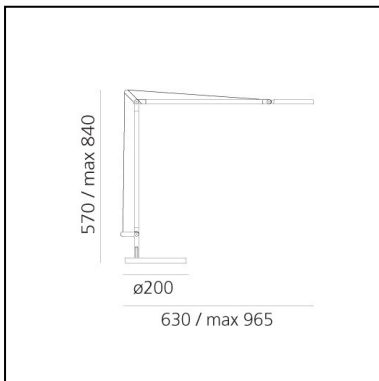

LUMINAIRE

- Watt: **8W**
- Voltage: **100-240V**
- Delivered lumen output: **385lm**
- CCT: **3000K**
- Efficiency: **54%**
- Efficacy: **48.08lm/W**
- CRI: **90**
- Dimmer Typology: **Microswitch Dimmer**

Notes

Microswitch dimmer.
Code related only to the body lamp, to be completed with the base/support.

DESCRIPTION

Demetra is essential, functional and timeless. In keeping with Naoto Fukasawa's "Without Thought" approach, it is "natural" like a spontaneous expression of the harmonious relationship between the user, the object and the environment. Perfect for reading, its light can set different moods and follow the flow of our activities, at home or work, thanks also to the possibility of incorporating a motion sensor which manages the device lighting according to the proximity of the user.

FEATURES

- Product Code: **1735010A**
- Colour: **Grey anthracite**
- Installation: **Table**
- Material: **aluminium, technopolymer, steel**
- Series: **Design Collection**
- Area contract: **Hospitality, Residential**
- Emission: **Direct and adjustable light**
- design by: **Naoto Fukasawa**

DIMENSIONS

- Length: **630 mm**
- Width: **200 mm**
- Height: **350 mm**
- Base Diameter: **200 mm**
- Max Extension Height: **840 mm**
- Max Extension Length: **965 mm**
- Impact Resistance: **N.D.**
- Glow Wire Test: **750°**

SOURCES INCLUDED