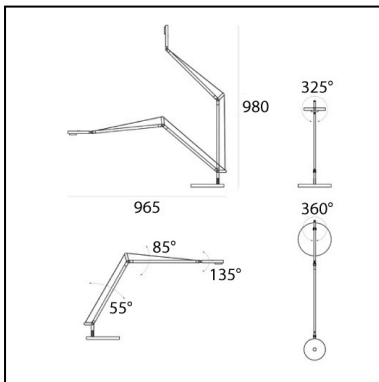

LUMINAIRE

- Watt: **12W**
- Delivered lumen output: **960lm**
- CCT: **3000K**
- Efficiency: **84%**
- Efficacy: **80.00lm/W**
- CRI: **90**
- Dimmer Typology: **Microswitch Dimmer**

Notes

Microswitch dimmer.
Code related only to the body lamp, to be completed with the base/support.

DESCRIPTION

While the size of Demetra Professional is the same as the classical version's, its enhanced emission flow provides intense lighting on the worktop. Emission is controlled by a reflector that slightly protrudes from the head's profile.

FEATURES

- Product Code: **1740010A**
- Colour: **Grey anthracite**
- Installation: **Table**
- Material: **aluminium, technopolymer, steel**
- Series: **Design Collection**
- Environment: **Indoor**
- Emission: **Direct**
- design by: **Naoto Fukasawa**

DIMENSIONS

- Length: **310 mm**
- Width: **200 mm**
- Height: **350 mm**
- Base Diameter: **200 mm**
- Max Extension Height: **1020 mm**
- Max Extension Length: **1000 mm**
- Glow Wire Test: **750°**

SOURCES INCLUDED