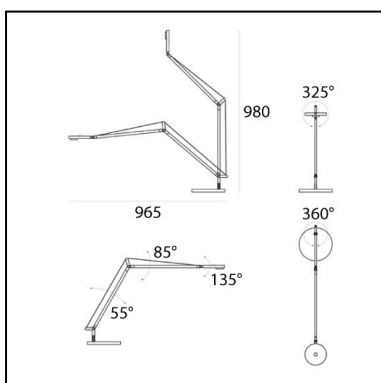

LUMINAIRE

- Watt: **12W**
- Delivered lumen output: **960lm**
- CCT: **3000K**
- Efficiency: **84%**
- Efficacy: **80.00lm/W**
- CRI: **90**
- Dimmer Typology: **Microswitch Dimmer**

Notes

Microswitch dimmer.
Code related only to the body lamp, to be completed with the base/support.

DESCRIPTION

While the size of Demetra Professional is the same as the classical version's, its enhanced emission flow provides intense lighting on the worktop. Emission is controlled by a reflector that slightly protrudes from the head's profile.

FEATURES

- Product Code: **1740050A**
- Colour: **Opaque black**
- Installation: **Table**
- Material: **aluminium, technopolymer, steel**
- Series: **Design Collection**
- Environment: **Indoor**
- Emission: **Direct**
- design by: **Naoto Fukasawa**

DIMENSIONS

- Length: **310 mm**
- Width: **200 mm**
- Height: **350 mm**
- Base Diameter: **200 mm**
- Max Extension Height: **1020 mm**
- Max Extension Length: **1000 mm**
- Glow Wire Test: **750°**

SOURCES INCLUDED