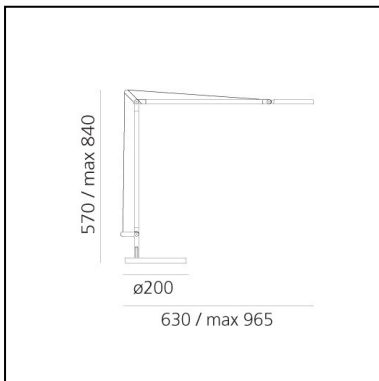

LUMINAIRE

- Watt: **8W**
- Voltage: **100-240V**
- Delivered lumen output: **360lm**
- CCT: **2700K**
- Efficiency: **54%**
- Efficacy: **45.00lm/W**
- CRI: **90**
- Dimmer Typology: **Microswitch Dimmer**

Notes

Microswitch dimmer.
Code related only to the body lamp, to be completed with the base/support.

DESCRIPTION

Demetra is essential, functional and timeless. In keeping with Naoto Fukasawa's "Without Thought" approach, it is "natural" like a spontaneous expression of the harmonious relationship between the user, the object and the environment. Perfect for reading, its light can set different moods and follow the flow of our activities, at home or work, thanks also to the possibility of incorporating a motion sensor which manages the device lighting according to the proximity of the user.

FEATURES

- Product Code: **1734W20A**
- Colour: **White**
- Installation: **Table**
- Material: **aluminium, technopolymer, steel**
- Series: **Design Collection**
- Area contract: **Hospitality, Residential**
- Emission: **Direct and adjustable light**
- design by: **Naoto Fukasawa**

DIMENSIONS

- Length: **630 mm**
- Width: **200 mm**
- Height: **350 mm**
- Base Diameter: **200 mm**
- Max Extension Height: **840 mm**
- Max Extension Length: **965 mm**
- Impact Resistance: **N.D.**
- Glow Wire Test: **750°**

SOURCES INCLUDED

- Category: **Led**
- Number: **1**
- Watt: **8W**
- Delivered lumen output: **730lm**
- Color temperature (K): **2700K**
- CRI: **90**
- Color Tolerance: **MacAdam 2SDCM**