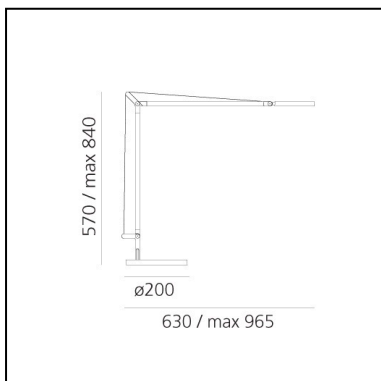

LUMINAIRE

- Watt: **8W**
- Voltage: **100-240V**
- Delivered lumen output: **360lm**
- CCT: **2700K**
- Efficiency: **54%**
- Efficacy: **45.00lm/W**
- CRI: **90**
- Dimmer Typology: **Microswitch Dimmer**

Notes

Microswitch dimmer.
Code related only to the body lamp, to be completed with the base/support.

DESCRIPTION

Demetra is essential, functional and timeless. In keeping with Naoto Fukasawa's "Without Thought" approach, it is "natural" like a spontaneous expression of the harmonious relationship between the user, the object and the environment. Perfect for reading, its light can set different moods and follow the flow of our activities, at home or work, thanks also to the possibility of incorporating a motion sensor which manages the device lighting according to the proximity of the user.

FEATURES

- Product Code: **1734W50A**
- Colour: **Opaque Black**
- Installation: **Table**
- Material: **aluminium, technopolymer, steel**
- Series: **Design Collection**
- Area contract: **Hospitality, Residential**
- Emission: **Direct and adjustable light**
- design by: **Naoto Fukasawa**

DIMENSIONS

- Length: **630 mm**
- Width: **200 mm**
- Height: **350 mm**
- Base Diameter: **200 mm**
- Max Extension Height: **840 mm**
- Max Extension Length: **965 mm**
- Impact Resistance: **N.D.**
- Glow Wire Test: **750°**

SOURCES INCLUDED

- Category: **Led**
- Number: **1**
- Watt: **8W**
- Delivered lumen output: **730lm**
- Color temperature (K): **2700K**
- CRI: **90**
- Color Tolerance: **MacAdam 2SDCM**