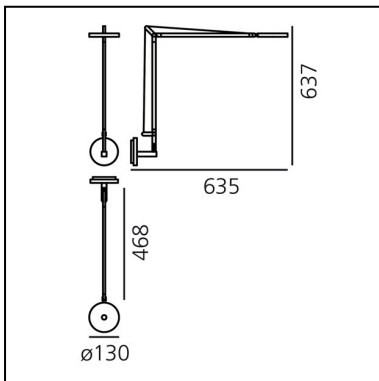

LUMINAIRE

- Watt: **8W**
- Voltage: **220V-240V**
- Delivered lumen output: **385lm**
- CCT: **3000K**
- Efficiency: **54%**
- Efficacy: **48.08lm/W**
- CRI: **90**
- Dimmer Typology: **Microswitch Dimmer**

Notes

Microswitch dimmer.
Code related only to the body lamp, to be completed with the base/support.

DESCRIPTION

Demetra is essential, functional and timeless. In keeping with Naoto Fukasawa's "Without Thought" approach, it is "natural" like a spontaneous expression of the harmonious relationship between the user, the object and the environment. Perfect for reading, its light can set different moods and follow the flow of our activities, at home or work, thanks also to the possibility of incorporating a motion sensor which manages the device lighting according to the proximity of the user. The wall lamp versions derive from the original table lamp.

FEATURES

- Product Code: **1735010A**
- Colour: **Grey anthracite**
- Installation: **Wall**
- Material: **Aluminium, technopolymer**
- Series: **Design Collection**
- design by: **Naoto Fukasawa**

DIMENSIONS

- Length: **635 mm**
- Height: **637 mm**
- Diameter: **130 mm**
- Impact Resistance: **N.D.**
- Glow Wire Test: **650°**

SOURCES INCLUDED

- Category: **Led**
- Number: **1**
- Watt: **6W**
- Delivered lumen output: **726lm**
- Color temperature (K): **3000K**
- CRI: **90**
- Color Tolerance: **MacAdam 2SDCM**
- Efficacy: **120lm/W**
- Service Life: **50000-L70**