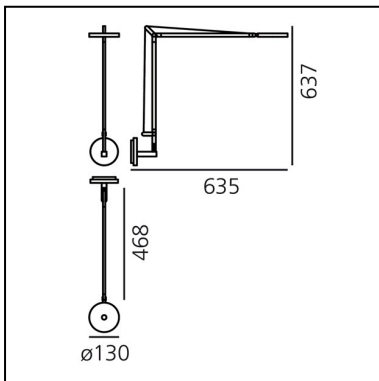

LUMINAIRE

- Watt: **8W**
- Voltage: **220V-240V**
- Delivered lumen output: **385lm**
- CCT: **3000K**
- Efficiency: **54%**
- Efficacy: **48.08lm/W**
- CRI: **90**
- Dimmer Typology: **Microswitch Dimmer**

Notes

Microswitch dimmer.
Code related only to the body lamp, to be completed with the base/support.

DESCRIPTION

Demetra is essential, functional and timeless. In keeping with Naoto Fukasawa's "Without Thought" approach, it is "natural" like a spontaneous expression of the harmonious relationship between the user, the object and the environment. Perfect for reading, its light can set different moods and follow the flow of our activities, at home or work, thanks also to the possibility of incorporating a motion sensor which manages the device lighting according to the proximity of the user. The wall lamp versions derive from the original table lamp.

FEATURES

- Product Code: **1735020A**
- Colour: **White**
- Installation: **Wall**
- Material: **Aluminium, technopolymer**
- Series: **Design Collection**
- design by: **Naoto Fukasawa**

DIMENSIONS

- Length: **635 mm**
- Height: **637 mm**
- Diameter: **130 mm**
- Impact Resistance: **N.D.**
- Glow Wire Test: **650°**

SOURCES INCLUDED

- Category: **Led**
- Number: **1**
- Watt: **6W**
- Delivered lumen output: **726lm**
- Color temperature (K): **3000K**
- CRI: **90**
- Color Tolerance: **MacAdam 2SDCM**
- Efficacy: **120lm/W**
- Service Life: **50000-L70**