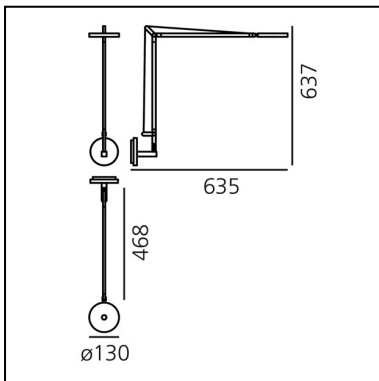

LUMINAIRE

- Watt: **8W**
- Voltage: **220V-240V**
- Delivered lumen output: **385lm**
- CCT: **3000K**
- Efficiency: **54%**
- Efficacy: **48.08lm/W**
- CRI: **90**
- Dimmer Typology: **Microswitch Dimmer**

Notes

Microswitch dimmer.
Code related only to the body lamp, to be completed with the base/support.

DESCRIPTION

Demetra is essential, functional and timeless. In keeping with Naoto Fukasawa's "Without Thought" approach, it is "natural" like a spontaneous expression of the harmonious relationship between the user, the object and the environment. Perfect for reading, its light can set different moods and follow the flow of our activities, at home or work, thanks also to the possibility of incorporating a motion sensor which manages the device lighting according to the proximity of the user. The wall lamp versions derive from the original table lamp.

FEATURES

- Product Code: **1734020A**
- Colour: **White**
- Installation: **Wall**
- Material: **Aluminium, technopolymer**
- Series: **Design Collection**
- design by: **Naoto Fukasawa**

DIMENSIONS

- Length: **635 mm**
- Height: **637 mm**
- Diameter: **130 mm**
- Impact Resistance: **N.D.**
- Glow Wire Test: **650°**

SOURCES INCLUDED

- Category: **Led**
- Number: **1**
- Watt: **6W**
- Delivered lumen output: **726lm**
- Color temperature (K): **3000K**
- CRI: **90**
- Color Tolerance: **MacAdam 2SDCM**
- Efficacy: **120lm/W**
- Service Life: **50000-L70**