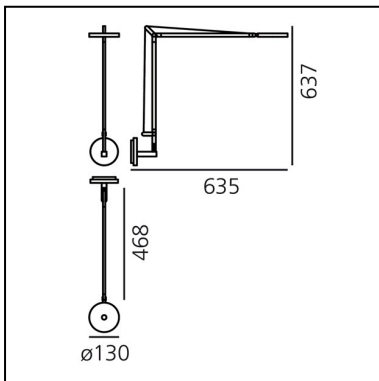

LUMINAIRE

- Watt: **8W**
- Voltage: **100-240V**
- Delivered lumen output: **360lm**
- CCT: **2700K**
- Efficiency: **54%**
- Efficacy: **45.00lm/W**
- CRI: **90**
- Dimmer Typology: **Microswitch Dimmer**

Notes

Microswitch dimmer.
Code related only to the body lamp, to be completed with the base/support.

DESCRIPTION

Demetra is essential, functional and timeless. In keeping with Naoto Fukasawa's "Without Thought" approach, it is "natural" like a spontaneous expression of the harmonious relationship between the user, the object and the environment. Perfect for reading, its light can set different moods and follow the flow of our activities, at home or work, thanks also to the possibility of incorporating a motion sensor which manages the device lighting according to the proximity of the user. The wall lamp versions derive from the original table lamp.

FEATURES

- Product Code: **1734W10A**
- Colour: **Grey anthracite**
- Installation: **Wall**
- Material: **Aluminium, technopolymer**
- Series: **Design Collection**
- design by: **Naoto Fukasawa**

DIMENSIONS

- Length: **635 mm**
- Height: **637 mm**
- Diameter: **130 mm**
- Impact Resistance: **N.D.**
- Glow Wire Test: **650°**

SOURCES INCLUDED

- Category: **Led**
- Number: **1**
- Watt: **8W**
- Delivered lumen output: **730lm**
- Color temperature (K): **2700K**
- CRI: **90**
- Color Tolerance: **MacAdam 2SDCM**