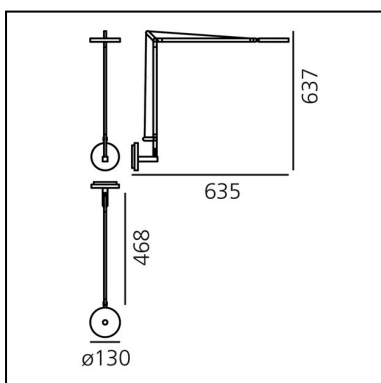

LUMINAIRE

- Watt: **12W**
- Delivered lumen output: **960lm**
- CCT: **3000K**
- Efficiency: **84%**
- Efficacy: **80.00lm/W**
- CRI: **90**
- Dimmer Typology: **Microswitch Dimmer**

Notes

Microswitch dimmer.
Code related only to the body lamp, to be completed with the base/support.

DESCRIPTION

While the size of Demetra Professional is the same as the classical version's, its enhanced emission flow provides intense lighting on the worktop. Emission is controlled by a reflector that slightly protrudes from the head's profile.

FEATURES

- Product Code: **1740010A**
- Colour: **Grey anthracite**
- Installation: **Wall**
- Material: **Aluminium, technopolymer**
- Series: **Design Collection**
- Environment: **Indoor**
- Emission: **Direct**
- design by: **Naoto Fukasawa**

DIMENSIONS

- Width: **635 mm**
- Height: **637 mm**
- Base Diameter: **130 mm**
- Glow Wire Test: **750°**

SOURCES INCLUDED

- Category: **Led**
- Number: **1**
- Watt: **9.37W**
- Delivered lumen output: **1129lm**
- Color temperature (K): **3000K**
- CRI: **90**
- Color Tolerance: **MacAdam 2SDCM**
- Efficacy: **121lm/W**
- Service Life: **50000-L70**