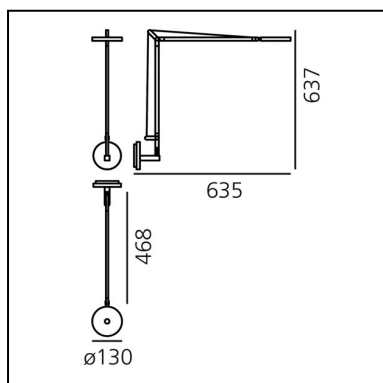

LUMINAIRE

- Watt: **8W**
- Voltage: **220V-240V**
- Delivered lumen output: **385lm**
- CCT: **3000K**
- Efficiency: **54%**
- Efficacy: **48.08lm/W**
- CRI: **90**
- Dimmer Typology: **Microswitch Dimmer**

Notes

Microswitch dimmer.
Code related only to the body lamp, to be completed with the base/support.

DESCRIPTION

Demetra is essential, functional and timeless. In keeping with Naoto Fukasawa's "Without Thought" approach, it is "natural" like a spontaneous expression of the harmonious relationship between the user, the object and the environment. Perfect for reading, its light can set different moods and follow the flow of our activities, at home or work, thanks also to the possibility of incorporating a motion sensor which manages the device lighting according to the proximity of the user. The wall lamp versions derive from the original table lamp.

FEATURES

- Product Code: **1734010A**
- Colour: **Grey anthracite**
- Installation: **Wall**
- Material: **Aluminium, technopolymer**
- Series: **Design Collection**
- design by: **Naoto Fukasawa**

DIMENSIONS

- Length: **635 mm**
- Height: **637 mm**
- Diameter: **130 mm**
- Impact Resistance: **N.D.**
- Glow Wire Test: **650°**

SOURCES INCLUDED

- Category: **Led**
- Number: **1**
- Watt: **6W**
- Delivered lumen output: **726lm**
- Color temperature (K): **3000K**
- CRI: **90**
- Color Tolerance: **MacAdam 2SDCM**
- Efficacy: **120lm/W**
- Service Life: **50000-L70**