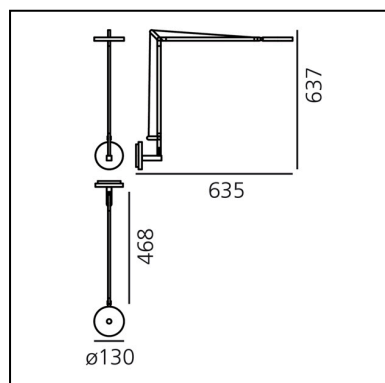

LUMINAIRE

- Watt: **8W**
- Voltage: **100-240V**
- Delivered lumen output: **360lm**
- CCT: **2700K**
- Efficiency: **54%**
- Efficacy: **45.00lm/W**
- CRI: **90**
- Dimmer Typology: **Microswitch Dimmer**

Notes

Microswitch dimmer.
Code related only to the body lamp, to be completed with the base/support.

DESCRIPTION

Demetra is essential, functional and timeless. In keeping with Naoto Fukasawa's "Without Thought" approach, it is "natural" like a spontaneous expression of the harmonious relationship between the user, the object and the environment. Perfect for reading, its light can set different moods and follow the flow of our activities, at home or work, thanks also to the possibility of incorporating a motion sensor which manages the device lighting according to the proximity of the user. The wall lamp versions derive from the original table lamp.

FEATURES

- Product Code: **1734W20A**
- Colour: **White**
- Installation: **Wall**
- Material: **Aluminium, technopolymer**
- Series: **Design Collection**
- design by: **Naoto Fukasawa**

DIMENSIONS

- Length: **635 mm**
- Height: **637 mm**
- Diameter: **130 mm**
- Impact Resistance: **N.D.**
- Glow Wire Test: **650°**

SOURCES INCLUDED

- Category: **Led**
- Number: **1**
- Watt: **8W**
- Delivered lumen output: **730lm**
- Color temperature (K): **2700K**
- CRI: **90**
- Color Tolerance: **MacAdam 2SDCM**