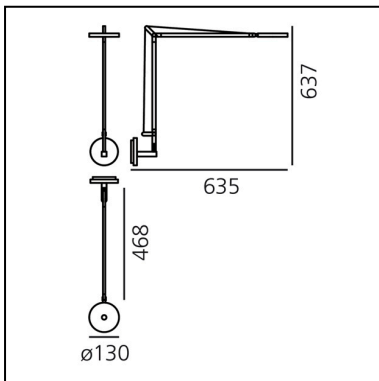

LUMINAIRE

- Watt: **12W**
- Delivered lumen output: **960lm**
- CCT: **3000K**
- Efficiency: **84%**
- Efficacy: **80.00lm/W**
- CRI: **90**
- Dimmer Typology: **Microswitch Dimmer**

Notes

Microswitch dimmer.
Code related only to the body lamp, to be completed with the base/support.

DESCRIPTION

While the size of Demetra Professional is the same as the classical version's, its enhanced emission flow provides intense lighting on the worktop. Emission is controlled by a reflector that slightly protrudes from the head's profile.

FEATURES

- Product Code: **1740020A**
- Colour: **White**
- Installation: **Wall**
- Material: **Aluminium, technopolymer**
- Series: **Design Collection**
- Environment: **Indoor**
- Emission: **Direct**
- design by: **Naoto Fukasawa**

DIMENSIONS

- Width: **635 mm**
- Height: **637 mm**
- Base Diameter: **130 mm**
- Glow Wire Test: **750°**

SOURCES INCLUDED

- Category: **Led**
- Number: **1**
- Watt: **9.37W**
- Delivered lumen output: **1129lm**
- Color temperature (K): **3000K**
- CRI: **90**
- Color Tolerance: **MacAdam 2SDCM**
- Efficacy: **121lm/W**
- Service Life: **50000-L70**