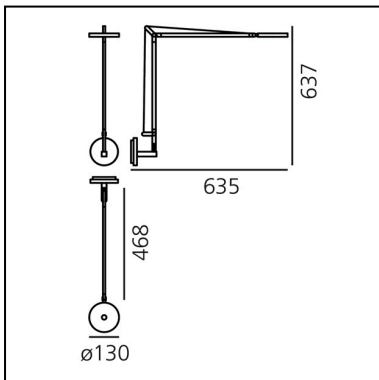

LUMINAIRE

- Watt: **12W**
- Delivered lumen output: **960lm**
- CCT: **3000K**
- Efficiency: **84%**
- Efficacy: **80.00lm/W**
- CRI: **90**
- Dimmer Typology: **Microswitch Dimmer**

Notes

Microswitch dimmer.
Code related only to the body lamp, to be completed with the base/support.

DESCRIPTION

While the size of Demetra Professional is the same as the classical version's, its enhanced emission flow provides intense lighting on the worktop. Emission is controlled by a reflector that slightly protrudes from the head's profile.

FEATURES

- Product Code: **1740050A**
- Colour: **Opaque Black**
- Installation: **Wall**
- Material: **Aluminium, technopolymer**
- Series: **Design Collection**
- Environment: **Indoor**
- Emission: **Direct**
- design by: **Naoto Fukasawa**

DIMENSIONS

- Width: **635 mm**
- Height: **637 mm**
- Base Diameter: **130 mm**
- Glow Wire Test: **750°**

SOURCES INCLUDED

- Category: **Led**
- Number: **1**
- Watt: **9.37W**
- Delivered lumen output: **1129lm**
- Color temperature (K): **3000K**
- CRI: **90**
- Color Tolerance: **MacAdam 2SDCM**
- Efficacy: **121lm/W**
- Service Life: **50000-L70**