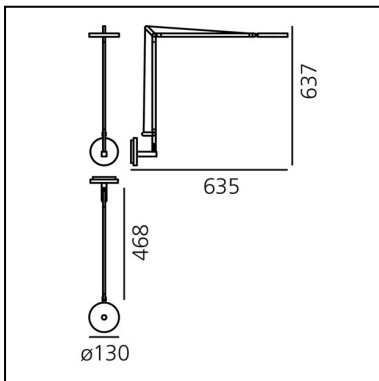

LUMINAIRE

- Watt: **8W**
- Voltage: **220V-240V**
- Delivered lumen output: **385lm**
- CCT: **3000K**
- Efficiency: **54%**
- Efficacy: **48.08lm/W**
- CRI: **90**
- Dimmer Typology: **Microswitch Dimmer**

Notes

Microswitch dimmer.
Code related only to the body lamp, to be completed with the base/support.

DESCRIPTION

Demetra is essential, functional and timeless. In keeping with Naoto Fukasawa's "Without Thought" approach, it is "natural" like a spontaneous expression of the harmonious relationship between the user, the object and the environment. Perfect for reading, its light can set different moods and follow the flow of our activities, at home or work, thanks also to the possibility of incorporating a motion sensor which manages the device lighting according to the proximity of the user. The wall lamp versions derive from the original table lamp.

FEATURES

- Product Code: **1735050A**
- Colour: **Opaque Black**
- Installation: **Wall**
- Material: **Aluminium, technopolymer**
- Series: **Design Collection**
- design by: **Naoto Fukasawa**

DIMENSIONS

- Length: **635 mm**
- Height: **637 mm**
- Diameter: **130 mm**
- Impact Resistance: **N.D.**
- Glow Wire Test: **650°**

SOURCES INCLUDED

- Category: **Led**
- Number: **1**
- Watt: **6W**
- Delivered lumen output: **726lm**
- Color temperature (K): **3000K**
- CRI: **90**
- Color Tolerance: **MacAdam 2SDCM**
- Efficacy: **120lm/W**
- Service Life: **50000-L70**