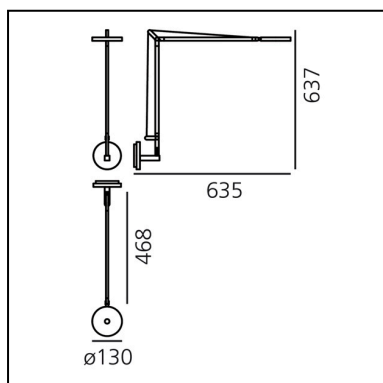

LUMINAIRE

- Watt: **12W**
- Delivered lumen output: **960lm**
- CCT: **3000K**
- Efficiency: **84%**
- Efficacy: **80.00lm/W**
- CRI: **90**
- Dimmer Typology: **Microswitch Dimmer**

Notes

Microswitch dimmer.
Code related only to the body lamp, to be completed with the base/support.

DESCRIPTION

While the size of Demetra Professional is the same as the classical version's, its enhanced emission flow provides intense lighting on the worktop. Emission is controlled by a reflector that slightly protrudes from the head's profile.

FEATURES

- Product Code: **1739050A**
- Colour: **Opaque Black**
- Installation: **Wall**
- Material: **Aluminium, technopolymer**
- Series: **Design Collection**
- Environment: **Indoor**
- Emission: **Direct**
- design by: **Naoto Fukasawa**

DIMENSIONS

- Width: **635 mm**
- Height: **637 mm**
- Base Diameter: **130 mm**
- Glow Wire Test: **750°**

SOURCES INCLUDED

- Category: **Led**
- Number: **1**
- Watt: **9.37W**
- Delivered lumen output: **1129lm**
- Color temperature (K): **3000K**
- CRI: **90**
- Color Tolerance: **MacAdam 2SDCM**
- Efficacy: **121lm/W**
- Service Life: **50000-L70**