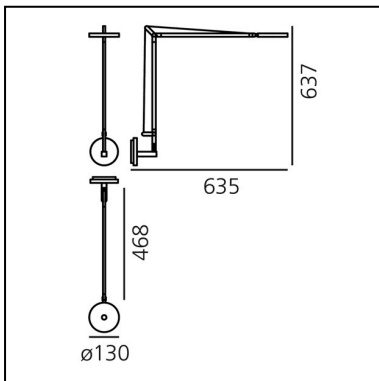

LUMINAIRE

- Watt: **12W**
- Delivered lumen output: **960lm**
- CCT: **3000K**
- Efficiency: **84%**
- Efficacy: **80.00lm/W**
- CRI: **90**
- Dimmer Typology: **Microswitch Dimmer**

Notes

Microswitch dimmer.
Code related only to the body lamp, to be completed with the base/support.

DESCRIPTION

While the size of Demetra Professional is the same as the classical version's, its enhanced emission flow provides intense lighting on the worktop. Emission is controlled by a reflector that slightly protrudes from the head's profile.

FEATURES

- Product Code: **1739010A**
- Colour: **Grey anthracite**
- Installation: **Wall**
- Material: **Aluminium, technopolymer**
- Series: **Design Collection**
- Environment: **Indoor**
- Emission: **Direct**
- design by: **Naoto Fukasawa**

DIMENSIONS

- Width: **635 mm**
- Height: **637 mm**
- Base Diameter: **130 mm**
- Glow Wire Test: **750°**

SOURCES INCLUDED

- Category: **Led**
- Number: **1**
- Watt: **9.37W**
- Delivered lumen output: **1129lm**
- Color temperature (K): **3000K**
- CRI: **90**
- Color Tolerance: **MacAdam 2SDCM**
- Efficacy: **121lm/W**
- Service Life: **50000-L70**