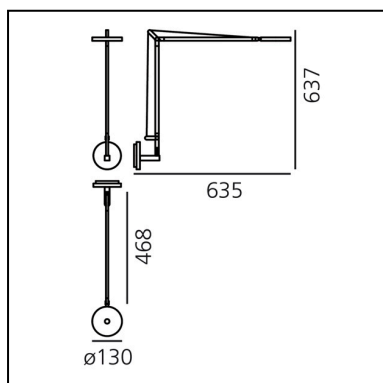

LUMINAIRE

- Watt: **12W**
- Delivered lumen output: **960lm**
- CCT: **3000K**
- Efficiency: **84%**
- Efficacy: **80.00lm/W**
- CRI: **90**
- Dimmer Typology: **Microswitch Dimmer**

Notes

Microswitch dimmer.
Code related only to the body lamp, to be completed with the base/support.

DESCRIPTION

While the size of Demetra Professional is the same as the classical version's, its enhanced emission flow provides intense lighting on the worktop. Emission is controlled by a reflector that slightly protrudes from the head's profile.

FEATURES

- Product Code: **1739020A**
- Colour: **White**
- Installation: **Wall**
- Material: **Aluminium, technopolymer**
- Series: **Design Collection**
- Environment: **Indoor**
- Emission: **Direct**
- design by: **Naoto Fukasawa**

DIMENSIONS

- Width: **635 mm**
- Height: **637 mm**
- Base Diameter: **130 mm**
- Glow Wire Test: **750°**

SOURCES INCLUDED

- Category: **Led**
- Number: **1**
- Watt: **9.37W**
- Delivered lumen output: **1129lm**
- Color temperature (K): **3000K**
- CRI: **90**
- Color Tolerance: **MacAdam 2SDCM**
- Efficacy: **121lm/W**
- Service Life: **50000-L70**