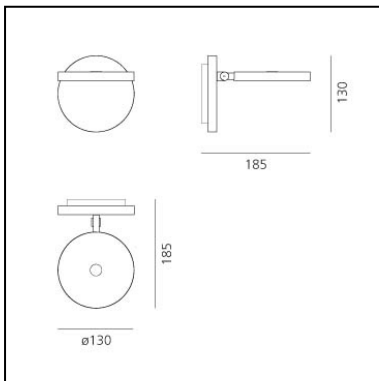

LUMINAIRE

- Watt: **8W**
- Voltage: **220V-240V**
- Delivered lumen output: **360lm**
- CCT: **2700K**
- Efficiency: **54%**
- Efficacy: **45.00lm/W**
- CRI: **90**

DESCRIPTION

Demetra Faretto is a wall lamp that combines minimal design with advanced functionality. Designed to ensure maximum flexibility, it offers precise and adjustable lighting. With clean and elegant lines, Demetra integrates seamlessly into any environment, providing high-quality light ideal for both work and relaxation. Available in different finishes, this lamp represents the perfect balance between modern aesthetics and cutting-edge technology. Available in both dimmable and ON-OFF versions.

FEATURES

- Product Code: **1731W10A**
- Colour: **Grey anthracite**
- Installation: **Wall**
- Material: **Aluminium**
- Series: **Design Collection**
- design by: **Naoto Fukasawa**

DIMENSIONS

- Length: **185 mm**
- Height: **130 mm**
- Diameter: **130 mm**
- Impact Resistance: **N.D.**
- Glow Wire Test: **650°**

SOURCES INCLUDED

- Category: **Led**
- Number: **1**
- Watt: **8W**
- Delivered lumen output: **730lm**
- Color temperature (K): **2700K**
- CRI: **90**
- Color Tolerance: **MacAdam 2SDCM**