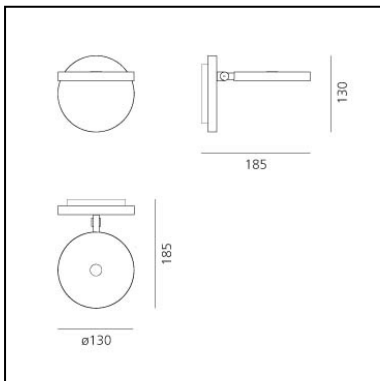

LUMINAIRE

- Watt: **9W**
- Voltage: **220V-240V**
- Delivered lumen output: **360lm**
- CCT: **2700K**
- Efficiency: **54%**
- Efficacy: **40.00lm/W**
- CRI: **90**
- Dimmer Typology: **Microswitch Dimmer**

DESCRIPTION

Demetra Faretto is a wall lamp that combines minimal design with advanced functionality. Designed to ensure maximum flexibility, it offers precise and adjustable lighting. With clean and elegant lines, Demetra integrates seamlessly into any environment, providing high-quality light ideal for both work and relaxation. Available in different finishes, this lamp represents the perfect balance between modern aesthetics and cutting-edge technology. Available in both dimmable and ON-OFF versions.

FEATURES

- Product Code: **1730W10A**
- Colour: **Grey anthracite**
- Installation: **Wall**
- Material: **Aluminium**
- Series: **Design Collection**
- design by: **Naoto Fukasawa**

DIMENSIONS

- Length: **185 mm**
- Height: **130 mm**
- Diameter: **130 mm**
- Impact Resistance: **N.D.**
- Glow Wire Test: **650°**

SOURCES INCLUDED

- Category: **Led**
- Number: **1**
- Watt: **4,8W**
- Color temperature (K): **2700K**
- CRI: **90**