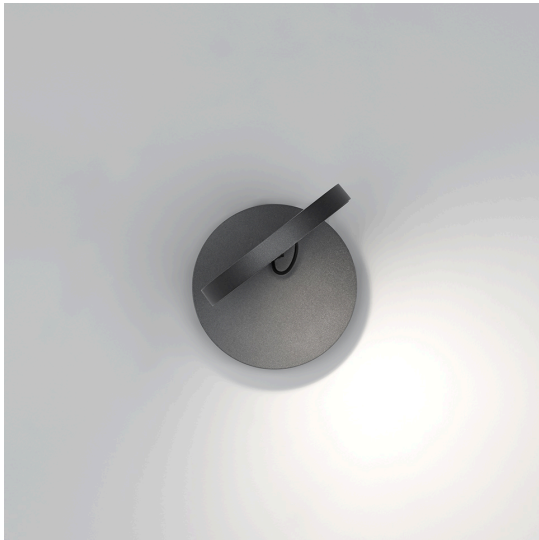

Demetra Spotlight - with Switch - 3000K - Anthracite Grey

Naoto Fukasawa

IP20 Dimmerable: