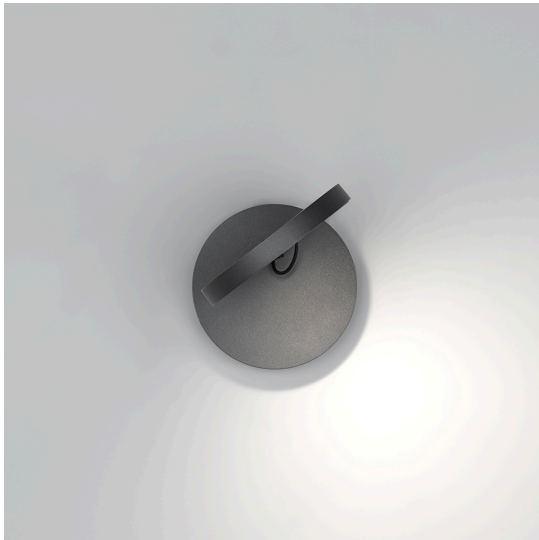

Demetra Spotlight - with Switch - 2700K - Anthracite Grey

Naoto Fukasawa

IP20 Dimmerable: