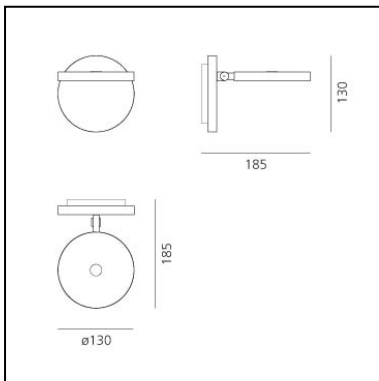

LUMINAIRE

- Watt: **8W**
- Voltage: **220V-240V**
- Delivered lumen output: **360lm**
- CCT: **2700K**
- Efficiency: **54%**
- Efficacy: **45.00lm/W**
- CRI: **90**

DESCRIPTION

Demetra Faretto is a wall lamp that combines minimal design with advanced functionality. Designed to ensure maximum flexibility, it offers precise and adjustable lighting. With clean and elegant lines, Demetra integrates seamlessly into any environment, providing high-quality light ideal for both work and relaxation. Available in different finishes, this lamp represents the perfect balance between modern aesthetics and cutting-edge technology. Available in both dimmable and ON-OFF versions.

FEATURES

- Product Code: **1731W50A**
- Colour: **Opaque Black**
- Installation: **Wall**
- Material: **Aluminium**
- Series: **Design Collection**
- design by: **Naoto Fukasawa**

DIMENSIONS

- Length: **185 mm**
- Height: **130 mm**
- Diameter: **130 mm**
- Impact Resistance: **N.D.**
- Glow Wire Test: **650°**

SOURCES INCLUDED

- Category: **Led**
- Number: **1**
- Watt: **8W**
- Delivered lumen output: **730lm**
- Color temperature (K): **2700K**
- CRI: **90**
- Color Tolerance: **MacAdam 2SDCM**