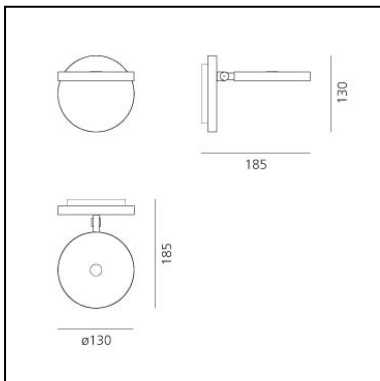

LUMINAIRE

- Watt: **9W**
- Voltage: **220V-240V**
- Delivered lumen output: **385lm**
- CCT: **3000K**
- Efficiency: **54%**
- Efficacy: **42.74lm/W**
- CRI: **90**
- Dimmer Typology: **Microswitch Dimmer**

DESCRIPTION

Demetra Faretto is a wall lamp that combines minimal design with advanced functionality. Designed to ensure maximum flexibility, it offers precise and adjustable lighting. With clean and elegant lines, Demetra integrates seamlessly into any environment, providing high-quality light ideal for both work and relaxation. Available in different finishes, this lamp represents the perfect balance between modern aesthetics and cutting-edge technology. Available in both dimmable and ON-OFF versions.

FEATURES

- Product Code: **1730010A**
- Colour: **Grey anthracite**
- Installation: **Wall**
- Material: **Aluminium**
- Series: **Design Collection**
- design by: **Naoto Fukasawa**

DIMENSIONS

- Length: **185 mm**
- Height: **130 mm**
- Diameter: **130 mm**
- Base Diameter: **130 mm**
- Impact Resistance: **N.D.**
- Glow Wire Test: **750°**

SOURCES INCLUDED

- Category: **Led**
- Number: **1**
- Watt: **4,8W**
- Color temperature (K): **3000K**
- CRI: **90**