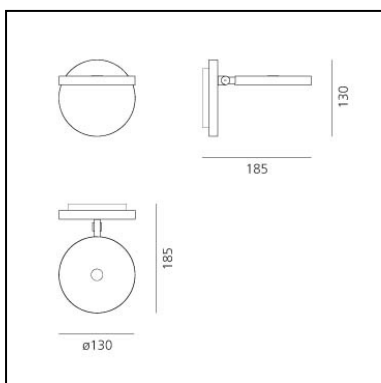

LUMINAIRE

- Watt: **8W**
- Voltage: **220V-240V**
- Delivered lumen output: **360lm**
- CCT: **2700K**
- Efficiency: **54%**
- Efficacy: **45.00lm/W**
- CRI: **90**

DESCRIPTION

Demetra Faretto is a wall lamp that combines minimal design with advanced functionality. Designed to ensure maximum flexibility, it offers precise and adjustable lighting. With clean and elegant lines, Demetra integrates seamlessly into any environment, providing high-quality light ideal for both work and relaxation. Available in different finishes, this lamp represents the perfect balance between modern aesthetics and cutting-edge technology. Available in both dimmable and ON-OFF versions.

FEATURES

- Product Code: **1731W20A**
- Colour: **White**
- Installation: **Wall**
- Material: **Aluminium**
- Series: **Design Collection**
- design by: **Naoto Fukasawa**

DIMENSIONS

- Length: **185 mm**
- Height: **130 mm**
- Diameter: **130 mm**
- Impact Resistance: **N.D.**
- Glow Wire Test: **650°**

SOURCES INCLUDED

- Category: **Led**
- Number: **1**
- Watt: **8W**
- Delivered lumen output: **730lm**
- Color temperature (K): **2700K**
- CRI: **90**
- Color Tolerance: **MacAdam 2SDCM**