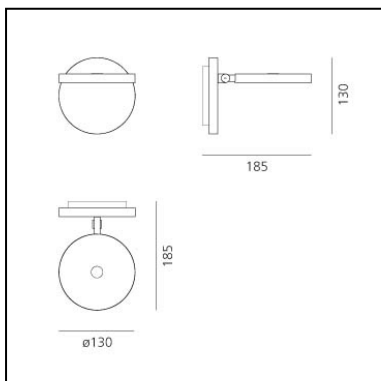

LUMINAIRE

- Watt: **8W**
- Voltage: **220V-240V**
- Delivered lumen output: **385lm**
- CCT: **3000K**
- Efficiency: **54%**
- Efficacy: **48.08lm/W**
- CRI: **90**

DESCRIPTION

Demetra Faretto is a wall lamp that combines minimal design with advanced functionality. Designed to ensure maximum flexibility, it offers precise and adjustable lighting. With clean and elegant lines, Demetra integrates seamlessly into any environment, providing high-quality light ideal for both work and relaxation. Available in different finishes, this lamp represents the perfect balance between modern aesthetics and cutting-edge technology. Available in both dimmable and ON-OFF versions.

FEATURES

- Product Code: **1731050A**
- Colour: **Opaque Black**
- Installation: **Wall**
- Material: **Aluminium**
- Series: **Design Collection**
- design by: **Naoto Fukasawa**

DIMENSIONS

- Length: **185 mm**
- Height: **130 mm**
- Diameter: **130 mm**
- Base Diameter: **130 mm**
- Impact Resistance: **N.D.**
- Glow Wire Test: **750°**

SOURCES INCLUDED

- Category: **Led**
- Number: **1**
- Watt: **6W**
- Delivered lumen output: **726lm**
- Color temperature (K): **3000K**
- CRI: **90**
- Color Tolerance: **MacAdam 2SDCM**
- Efficacy: **120lm/W**
- Service Life: **50000-L70**