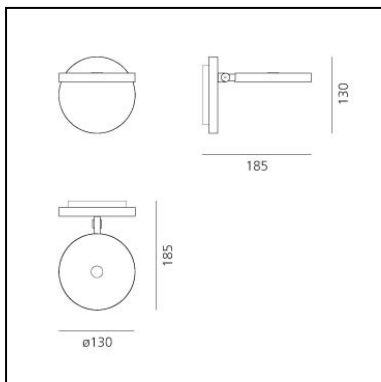

LUMINAIRE

- Watt: **8W**
- Voltage: **220V-240V**
- Delivered lumen output: **385lm**
- CCT: **3000K**
- Efficiency: **54%**
- Efficacy: **48.08lm/W**
- CRI: **90**

DESCRIPTION

Demetra Faretto is a wall lamp that combines minimal design with advanced functionality. Designed to ensure maximum flexibility, it offers precise and adjustable lighting. With clean and elegant lines, Demetra integrates seamlessly into any environment, providing high-quality light ideal for both work and relaxation. Available in different finishes, this lamp represents the perfect balance between modern aesthetics and cutting-edge technology. Available in both dimmable and ON-OFF versions.

FEATURES

- Product Code: **1731020A**
- Colour: **White**
- Installation: **Wall**
- Material: **Aluminium**
- Series: **Design Collection**
- design by: **Naoto Fukasawa**

DIMENSIONS

- Length: **185 mm**
- Height: **130 mm**
- Diameter: **130 mm**
- Base Diameter: **130 mm**
- Impact Resistance: **N.D.**
- Glow Wire Test: **750°**

SOURCES INCLUDED

- Category: **Led**
- Number: **1**
- Watt: **6W**
- Delivered lumen output: **726lm**
- Color temperature (K): **3000K**
- CRI: **90**
- Color Tolerance: **MacAdam 2SDCM**
- Efficacy: **120lm/W**
- Service Life: **50000-L70**