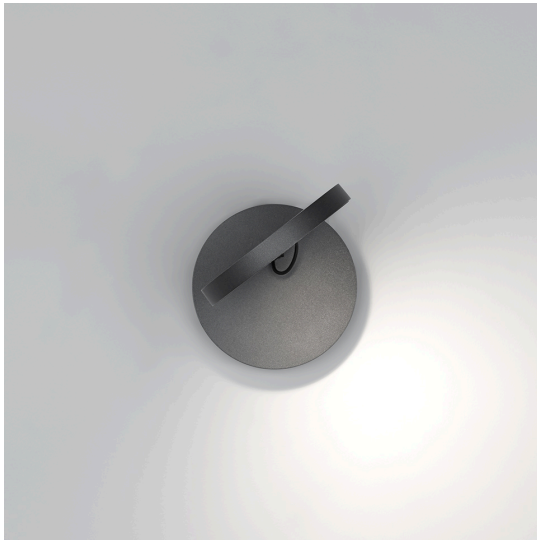

Demetra Spotlight - 3000K - Anthracite Grey

Naoto Fukasawa

IP20 EAC CE