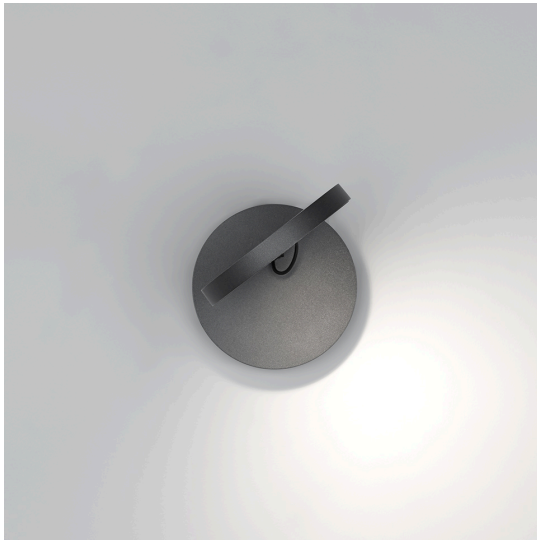

Demetra Spotlight - 2700K - Anthracite Grey

Naoto Fukasawa

IP20   EAC CE

LUMINAIRE

- Watt: **8W**
- Voltage: **220V-240V**
- Delivered lumen output: **360lm**
- CCT: **2700K**
- Efficiency: **54%**
- Efficacy: **45.00lm/W**
- CRI: **90**

DESCRIPTION

Demetra Faretto is a wall lamp that combines minimal design with advanced functionality. Designed to ensure maximum flexibility, it offers precise and adjustable lighting. With clean and elegant lines, Demetra integrates seamlessly into any environment, providing high-quality light ideal for both work and relaxation. Available in different finishes, this lamp represents the perfect balance between modern aesthetics and cutting-edge technology. Available in both dimmable and ON-OFF versions.

FEATURES

- Product Code: **1731W10A**
- Colour: **Grey anthracite**
- Installation: **Wall**
- Material: **Aluminium**
- Series: **Design Collection**
- design by: **Naoto Fukasawa**

DIMENSIONS

- Length: **185 mm**
- Height: **130 mm**
- Diameter: **130 mm**
- Impact Resistance: **N.D.**
- Glow Wire Test: **650°**