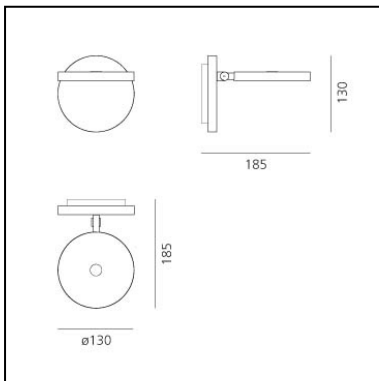

LUMINAIRE

- Watt: **9W**
- Voltage: **220V-240V**
- Delivered lumen output: **385lm**
- CCT: **3000K**
- Efficiency: **54%**
- Efficacy: **42.74lm/W**
- CRI: **90**
- Dimmer Typology: **Microswitch Dimmer**

DESCRIPTION

Demetra Faretto is a wall lamp that combines minimal design with advanced functionality. Designed to ensure maximum flexibility, it offers precise and adjustable lighting. With clean and elegant lines, Demetra integrates seamlessly into any environment, providing high-quality light ideal for both work and relaxation. Available in different finishes, this lamp represents the perfect balance between modern aesthetics and cutting-edge technology. Available in both dimmable and ON-OFF versions.

FEATURES

- Product Code: **1730050A**
- Colour: **Opaque Black**
- Installation: **Wall**
- Material: **Aluminium**
- Series: **Design Collection**
- design by: **Naoto Fukasawa**

DIMENSIONS

- Length: **185 mm**
- Height: **130 mm**
- Diameter: **130 mm**
- Base Diameter: **130 mm**
- Impact Resistance: **N.D.**
- Glow Wire Test: **750°**

SOURCES INCLUDED

- Category: **Led**
- Number: **1**
- Watt: **4,8W**
- Color temperature (K): **3000K**
- CRI: **90**