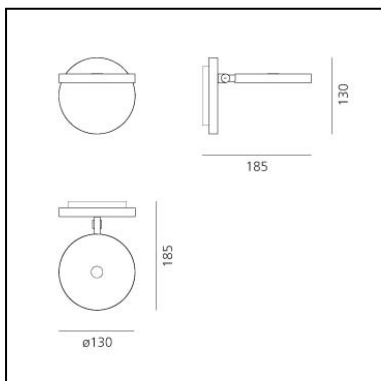

LUMINAIRE

- Watt: **9W**
- Voltage: **220V-240V**
- Delivered lumen output: **360lm**
- CCT: **2700K**
- Efficiency: **54%**
- Efficacy: **40.00lm/W**
- CRI: **90**
- Dimmer Typology: **Microswitch Dimmer**

DESCRIPTION

Demetra Faretto is a wall lamp that combines minimal design with advanced functionality. Designed to ensure maximum flexibility, it offers precise and adjustable lighting. With clean and elegant lines, Demetra integrates seamlessly into any environment, providing high-quality light ideal for both work and relaxation. Available in different finishes, this lamp represents the perfect balance between modern aesthetics and cutting-edge technology. Available in both dimmable and ON-OFF versions.

FEATURES

- Product Code: **1730W50A**
- Colour: **Opaque Black**
- Installation: **Wall**
- Material: **Aluminium**
- Series: **Design Collection**
- design by: **Naoto Fukasawa**

DIMENSIONS

- Length: **185 mm**
- Height: **130 mm**
- Diameter: **130 mm**
- Impact Resistance: **N.D.**
- Glow Wire Test: **650°**

SOURCES INCLUDED

- Category: **Led**
- Number: **1**
- Watt: **4,8W**
- Color temperature (K): **2700K**
- CRI: **90**