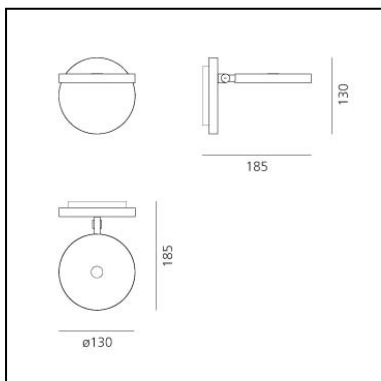

LUMINAIRE

- Watt: **9W**
- Voltage: **220V-240V**
- Delivered lumen output: **360lm**
- CCT: **2700K**
- Efficiency: **54%**
- Efficacy: **40.00lm/W**
- CRI: **90**
- Dimmer Typology: **Microswitch Dimmer**

DESCRIPTION

Demetra Faretto is a wall lamp that combines minimal design with advanced functionality. Designed to ensure maximum flexibility, it offers precise and adjustable lighting. With clean and elegant lines, Demetra integrates seamlessly into any environment, providing high-quality light ideal for both work and relaxation. Available in different finishes, this lamp represents the perfect balance between modern aesthetics and cutting-edge technology. Available in both dimmable and ON-OFF versions.

FEATURES

- Product Code: **1730W20A**
- Colour: **White**
- Installation: **Wall**
- Material: **Aluminium**
- Series: **Design Collection**
- design by: **Naoto Fukasawa**

DIMENSIONS

- Length: **185 mm**
- Height: **130 mm**
- Diameter: **130 mm**
- Impact Resistance: **N.D.**
- Glow Wire Test: **650°**

SOURCES INCLUDED

- Category: **Led**
- Number: **1**
- Watt: **4,8W**
- Color temperature (K): **2700K**
- CRI: **90**