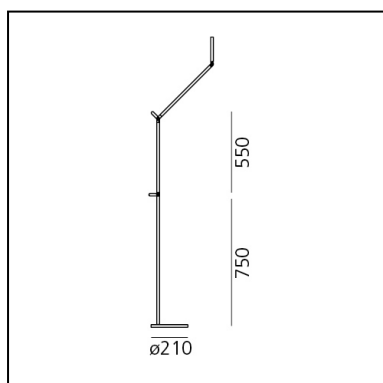

LUMINAIRE

- Watt: **8W**
- Delivered lumen output: **385lm**
- CCT: **3000K**
- Efficiency: **54%**
- Efficacy: **48.08lm/W**
- CRI: **90**
- Dimmer Typology: **Microswitch Dimmer**

Notes

Microswitch dimmer.
Code related only to the body lamp, to be completed with the base/support.

DESCRIPTION

Demetra is essential, functional and timeless. In keeping with Naoto Fukasawa's "Without Thought" approach, it is "natural" like a spontaneous expression of the harmonious relationship between the user, the object and the environment. Perfect for reading, its light can set different moods and follow the flow of our activities, at home or work, thanks also to the possibility of incorporating a motion sensor which manages the device lighting according to the proximity of the user.

FEATURES

- Product Code: **1735010A**
- Colour: **Grey anthracite**
- Installation: **Floor**
- Material: **Aluminium, technopolymer, steel**
- Series: **Design Collection**
- design by: **Naoto Fukasawa**

DIMENSIONS

- Length: **650 mm**
- Height: **1550 mm**
- Diameter: **210 mm**
- Impact Resistance: **N.D.**
- Glow Wire Test: **650°**

SOURCES INCLUDED

- Category: **Led**
- Number: **1**
- Watt: **6W**
- Delivered lumen output: **726lm**
- Color temperature (K): **3000K**
- CRI: **90**
- Color Tolerance: **MacAdam 2SDCM**
- Efficacy: **120lm/W**
- Service Life: **50000-L70**