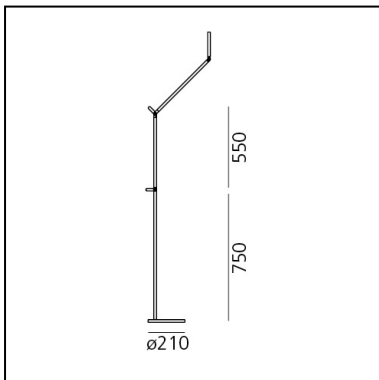

LUMINAIRE

- Watt: **12W**
- Delivered lumen output: **960lm**
- CCT: **3000K**
- Efficiency: **84%**
- Efficacy: **80.00lm/W**
- CRI: **90**
- Dimmer Typology: **Microswitch Dimmer**

Notes

Microswitch dimmer.
Code related only to the body lamp, to be completed with the base/support.

DESCRIPTION

While the size of Demetra Professional is the same as the classical version's, its enhanced emission flow provides intense lighting on the worktop. Emission is controlled by a reflector that slightly protrudes from the head's profile.

FEATURES

- Product Code: **1740010A**
- Colour: **Grey anthracite**
- Installation: **Floor**
- Material: **aluminium, technopolymer, steel**
- Series: **Design Collection**
- Environment: **Indoor**
- Emission: **Direct**
- design by: **Naoto Fukasawa**

DIMENSIONS

- Base Diameter: **210 mm**
- Max Extension Height: **1350 mm**
- Glow Wire Test: **750°**

SOURCES INCLUDED

- Category: **Led**
- Number: **1**
- Watt: **9.37W**
- Delivered lumen output: **1129lm**
- Color temperature (K): **3000K**
- CRI: **90**
- Color Tolerance: **MacAdam 2SDCM**
- Efficacy: **121lm/W**
- Service Life: **50000-L70**