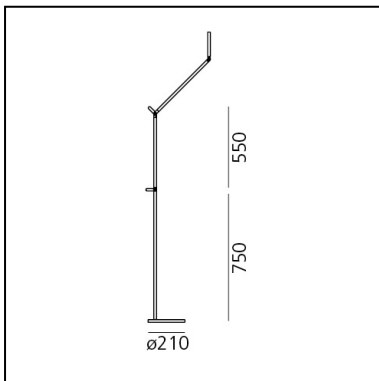

LUMINAIRE

- Watt: **12W**
- Delivered lumen output: **960lm**
- CCT: **3000K**
- Efficiency: **84%**
- Efficacy: **80.00lm/W**
- CRI: **90**
- Dimmer Typology: **Microswitch Dimmer**

Notes

Microswitch dimmer.
Code related only to the body lamp, to be completed with the base/support.

DESCRIPTION

While the size of Demetra Professional is the same as the classical version's, its enhanced emission flow provides intense lighting on the worktop. Emission is controlled by a reflector that slightly protrudes from the head's profile.

FEATURES

- Product Code: **1739020A**
- Colour: **White**
- Installation: **Floor**
- Material: **aluminium, technopolymer, steel**
- Series: **Design Collection**
- Environment: **Indoor**
- Emission: **Direct**
- design by: **Naoto Fukasawa**

DIMENSIONS

- Base Diameter: **210 mm**
- Max Extension Height: **1350 mm**
- Glow Wire Test: **750°**

SOURCES INCLUDED

- Category: **Led**
- Number: **1**
- Watt: **9.37W**
- Delivered lumen output: **1129lm**
- Color temperature (K): **3000K**
- CRI: **90**
- Color Tolerance: **MacAdam 2SDCM**
- Efficacy: **121lm/W**
- Service Life: **50000-L70**