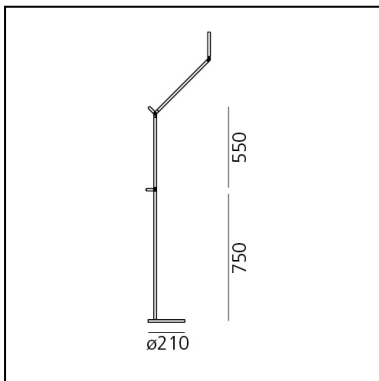

LUMINAIRE

- Watt: **8W**
- Delivered lumen output: **385lm**
- CCT: **3000K**
- Efficiency: **54%**
- Efficacy: **48.08lm/W**
- CRI: **90**
- Dimmer Typology: **Microswitch Dimmer**

Notes

Microswitch dimmer.
Code related only to the body lamp, to be completed with the base/support.

DESCRIPTION

Demetra is essential, functional and timeless. In keeping with Naoto Fukasawa's "Without Thought" approach, it is "natural" like a spontaneous expression of the harmonious relationship between the user, the object and the environment. Perfect for reading, its light can set different moods and follow the flow of our activities, at home or work, thanks also to the possibility of incorporating a motion sensor which manages the device lighting according to the proximity of the user.

FEATURES

- Product Code: **1734020A**
- Colour: **White**
- Installation: **Floor**
- Material: **Aluminium, technopolymer, steel**
- Series: **Design Collection**
- design by: **Naoto Fukasawa**

DIMENSIONS

- Length: **650 mm**
- Height: **1550 mm**
- Diameter: **210 mm**
- Impact Resistance: **N.D.**
- Glow Wire Test: **650°**

SOURCES INCLUDED

- Category: **Led**
- Number: **1**
- Watt: **6W**
- Delivered lumen output: **726lm**
- Color temperature (K): **3000K**
- CRI: **90**
- Color Tolerance: **MacAdam 2SDCM**
- Efficacy: **120lm/W**
- Service Life: **50000-L70**