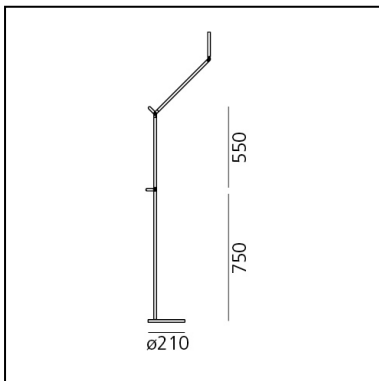

LUMINAIRE

- Watt: **8W**
- Delivered lumen output: **385lm**
- CCT: **3000K**
- Efficiency: **54%**
- Efficacy: **48.08lm/W**
- CRI: **90**
- Dimmer Typology: **Microswitch Dimmer**

Notes

Microswitch dimmer.
Code related only to the body lamp, to be completed with the base/support.

DESCRIPTION

Demetra is essential, functional and timeless. In keeping with Naoto Fukasawa's "Without Thought" approach, it is "natural" like a spontaneous expression of the harmonious relationship between the user, the object and the environment. Perfect for reading, its light can set different moods and follow the flow of our activities, at home or work, thanks also to the possibility of incorporating a motion sensor which manages the device lighting according to the proximity of the user.

FEATURES

- Product Code: **1735020A**
- Colour: **White**
- Installation: **Floor**
- Material: **Aluminium, technopolymer, steel**
- Series: **Design Collection**
- design by: **Naoto Fukasawa**

DIMENSIONS

- Length: **650 mm**
- Height: **1550 mm**
- Diameter: **210 mm**
- Impact Resistance: **N.D.**
- Glow Wire Test: **650°**

SOURCES INCLUDED

- Category: **Led**
- Number: **1**
- Watt: **6W**
- Delivered lumen output: **726lm**
- Color temperature (K): **3000K**
- CRI: **90**
- Color Tolerance: **MacAdam 2SDCM**
- Efficacy: **120lm/W**
- Service Life: **50000-L70**