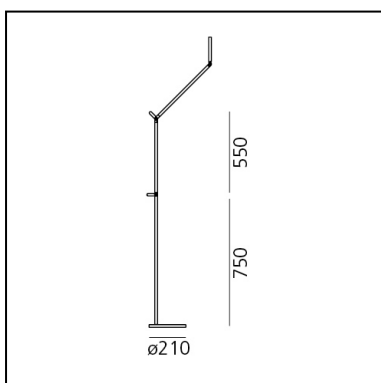

LUMINAIRE

- Watt: **8W**
- Delivered lumen output: **385lm**
- CCT: **3000K**
- Efficiency: **54%**
- Efficacy: **48.08lm/W**
- CRI: **90**
- Dimmer Typology: **Microswitch Dimmer**

Notes

Microswitch dimmer.
Code related only to the body lamp, to be completed with the base/support.

DESCRIPTION

Demetra is essential, functional and timeless. In keeping with Naoto Fukasawa's "Without Thought" approach, it is "natural" like a spontaneous expression of the harmonious relationship between the user, the object and the environment. Perfect for reading, its light can set different moods and follow the flow of our activities, at home or work, thanks also to the possibility of incorporating a motion sensor which manages the device lighting according to the proximity of the user.

FEATURES

- Product Code: **1735050A**
- Colour: **Opaque Black**
- Installation: **Floor**
- Material: **Aluminium, technopolymer, steel**
- Series: **Design Collection**
- design by: **Naoto Fukasawa**

DIMENSIONS

- Length: **650 mm**
- Height: **1550 mm**
- Diameter: **210 mm**
- Impact Resistance: **N.D.**
- Glow Wire Test: **650°**

SOURCES INCLUDED

- Category: **Led**
- Number: **1**
- Watt: **6W**
- Delivered lumen output: **726lm**
- Color temperature (K): **3000K**
- CRI: **90**
- Color Tolerance: **MacAdam 2SDCM**
- Efficacy: **120lm/W**
- Service Life: **50000-L70**