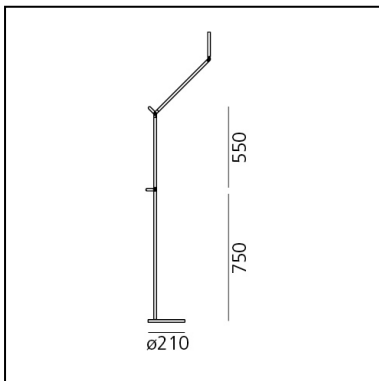

LUMINAIRE

- Watt: **8W**
- Voltage: **100-240V**
- Delivered lumen output: **360lm**
- CCT: **2700K**
- Efficiency: **54%**
- Efficacy: **45.00lm/W**
- CRI: **90**
- Dimmer Typology: **Microswitch Dimmer**

Notes

Microswitch dimmer.
Code related only to the body lamp, to be completed with the base/support.

DESCRIPTION

Demetra is essential, functional and timeless. In keeping with Naoto Fukasawa's "Without Thought" approach, it is "natural" like a spontaneous expression of the harmonious relationship between the user, the object and the environment. Perfect for reading, its light can set different moods and follow the flow of our activities, at home or work, thanks also to the possibility of incorporating a motion sensor which manages the device lighting according to the proximity of the user.

FEATURES

- Product Code: **1734W10A**
- Colour: **Grey anthracite**
- Installation: **Floor**
- Material: **Aluminium, technopolymer, steel**
- Series: **Design Collection**
- design by: **Naoto Fukasawa**

DIMENSIONS

- Length: **650 mm**
- Height: **1550 mm**
- Base Diameter: **210 mm**
- Impact Resistance: **N.D.**
- Glow Wire Test: **650°**

SOURCES INCLUDED

- Category: **Led**
- Number: **1**
- Watt: **8W**
- Delivered lumen output: **730lm**
- Color temperature (K): **2700K**
- CRI: **90**
- Color Tolerance: **MacAdam 2SDCM**