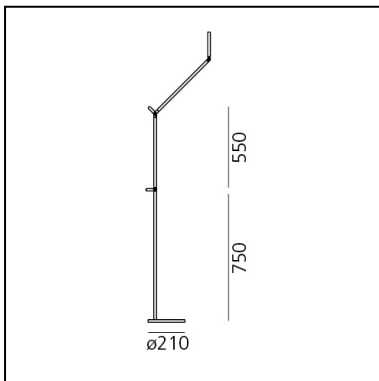

LUMINAIRE

- Watt: **12W**
- Delivered lumen output: **960lm**
- CCT: **3000K**
- Efficiency: **84%**
- Efficacy: **80.00lm/W**
- CRI: **90**
- Dimmer Typology: **Microswitch Dimmer**

Notes

Microswitch dimmer.
Code related only to the body lamp, to be completed with the base/support.

DESCRIPTION

While the size of Demetra Professional is the same as the classical version's, its enhanced emission flow provides intense lighting on the worktop. Emission is controlled by a reflector that slightly protrudes from the head's profile.

FEATURES

- Product Code: **1739010A**
- Colour: **Grey anthracite**
- Installation: **Floor**
- Material: **aluminium, technopolymer, steel**
- Series: **Design Collection**
- Environment: **Indoor**
- Emission: **Direct**
- design by: **Naoto Fukasawa**

DIMENSIONS

- Base Diameter: **210 mm**
- Max Extension Height: **1350 mm**
- Glow Wire Test: **750°**

SOURCES INCLUDED

- Category: **Led**
- Number: **1**
- Watt: **9.37W**
- Delivered lumen output: **1129lm**
- Color temperature (K): **3000K**
- CRI: **90**
- Color Tolerance: **MacAdam 2SDCM**
- Efficacy: **121lm/W**
- Service Life: **50000-L70**