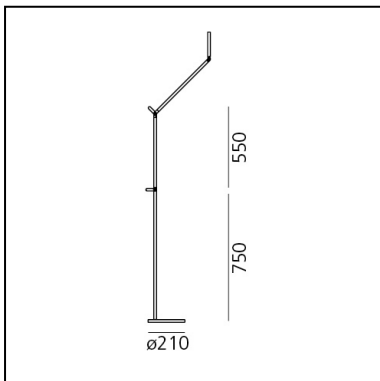

LUMINAIRE

- Watt: **12W**
- Delivered lumen output: **960lm**
- CCT: **3000K**
- Efficiency: **84%**
- Efficacy: **80.00lm/W**
- CRI: **90**
- Dimmer Typology: **Microswitch Dimmer**

Notes

Microswitch dimmer.
Code related only to the body lamp, to be completed with the base/support.

DESCRIPTION

While the size of Demetra Professional is the same as the classical version's, its enhanced emission flow provides intense lighting on the worktop. Emission is controlled by a reflector that slightly protrudes from the head's profile.

FEATURES

- Product Code: **1739050A**
- Colour: **Opaque Black**
- Installation: **Floor**
- Material: **aluminium, technopolymer, steel**
- Series: **Design Collection**
- Environment: **Indoor**
- Emission: **Direct**
- design by: **Naoto Fukasawa**

DIMENSIONS

- Base Diameter: **210 mm**
- Max Extension Height: **1350 mm**
- Glow Wire Test: **750°**

SOURCES INCLUDED

- Category: **Led**
- Number: **1**
- Watt: **9.37W**
- Delivered lumen output: **1129lm**
- Color temperature (K): **3000K**
- CRI: **90**
- Color Tolerance: **MacAdam 2SDCM**
- Efficacy: **121lm/W**
- Service Life: **50000-L70**