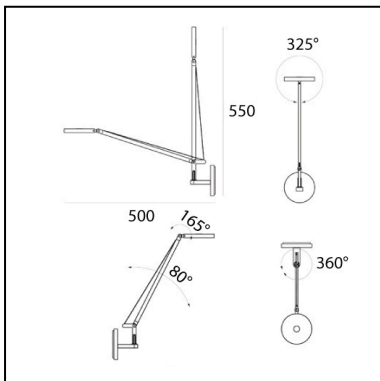

LUMINAIRE

- Watt: **6W**
- Voltage: **100-240V**
- Delivered lumen output: **257lm**
- CCT: **3000K**
- Efficiency: **49%**
- Efficacy: **42.82lm/W**
- CRI: **90**
- Dimmer Typology: **Microswitch Dimmer**

DESCRIPTION

Demetra is essential, functional and timeless. In keeping with Naoto Fukasawa's "Without Thought" approach, it is "natural" like a spontaneous expression of the harmonious relationship between the user, the object and the environment. Perfect for reading, its light can set different moods and follow the flow of our activities, at home or work, thanks also to the possibility of incorporating a motion sensor which manages the device lighting according to the proximity of the user.

FEATURES

- Product Code: **1748010A**
- Colour: **Grey anthracite**
- Installation: **Wall**
- Material: **Aluminium, technopolymer**
- Series: **Design Collection**
- Environment: **Indoor**
- Emission: **Direct and adjustable light**
- design by: **Naoto Fukasawa**

DIMENSIONS

- Length: **80 mm**
- Width: **100 mm**
- Height: **180 mm**
- Diameter: **110 mm**
- Base Diameter: **110 mm**
- Max Extension Height: **550 mm**
- Max Extension Length: **510 mm**
- Glow Wire Test: **750°**

SOURCES INCLUDED

- Category: **Led**
- Number: **1**
- Watt: **6W**
- Delivered lumen output: **780lm**
- Color temperature (K): **3000K**
- CRI: **90**
- Color Tolerance: **MacAdam 2SDCM**