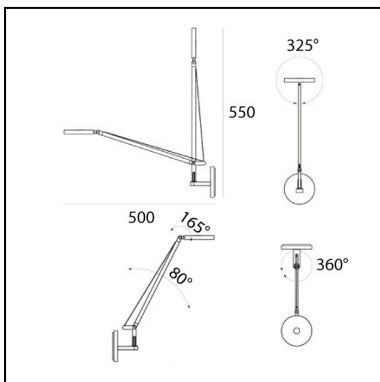

LUMINAIRE

- Watt: **6W**
- Voltage: **100-240V**
- Delivered lumen output: **241lm**
- CCT: **2700K**
- Efficiency: **49%**
- Efficacy: **40.17lm/W**
- CRI: **90**
- Dimmer Typology: **Microswitch Dimmer**

DESCRIPTION

Demetra is essential, functional and timeless. In keeping with Naoto Fukasawa's "Without Thought" approach, it is "natural" like a spontaneous expression of the harmonious relationship between the user, the object and the environment. Perfect for reading, its light can set different moods and follow the flow of our activities, at home or work, thanks also to the possibility of incorporating a motion sensor which manages the device lighting according to the proximity of the user.

FEATURES

- Product Code: **1748W20A**
- Colour: **White**
- Installation: **Wall**
- Material: **Aluminium, technopolymer**
- Series: **Design Collection**
- Environment: **Indoor**
- Emission: **Direct and adjustable light**
- design by: **Naoto Fukasawa**

DIMENSIONS

- Length: **80 mm**
- Width: **100 mm**
- Height: **180 mm**
- Diameter: **110 mm**
- Base Diameter: **110 mm**
- Max Extension Height: **550 mm**
- Max Extension Length: **510 mm**
- Glow Wire Test: **750°**

SOURCES INCLUDED

- Category: **Led**
- Number: **1**
- Watt: **6W**
- Delivered lumen output: **730lm**
- Color temperature (K): **2700K**
- CRI: **90**
- Color Tolerance: **MacAdam 2SDCM**