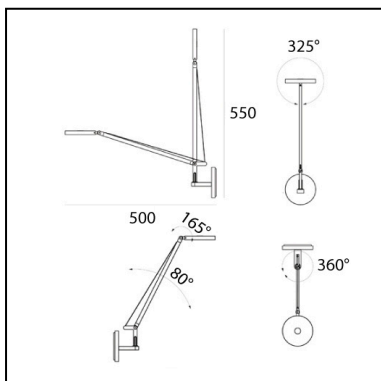

LUMINAIRE

- Watt: **6W**
- Delivered lumen output: **241lm**
- CCT: **2700K**
- Efficiency: **49%**
- Efficacy: **40.17lm/W**
- CRI: **90**
- Dimmer Typology: **Microswitch Dimmer**

DESCRIPTION

Demetra is essential, functional and timeless. In keeping with Naoto Fukasawa's "Without Thought" approach, it is "natural" like a spontaneous expression of the harmonious relationship between the user, the object and the environment. Perfect for reading, its light can set different moods and follow the flow of our activities, at home or work, thanks also to the possibility of incorporating a motion sensor which manages the device lighting according to the proximity of the user.

FEATURES

- Product Code: **1748W50A**
- Colour: **Opaque Black**
- Installation: **Wall**
- Material: **Aluminium, technopolymer**
- Series: **Design Collection**
- Environment: **Indoor**
- Emission: **Direct and adjustable light**
- design by: **Naoto Fukasawa**

DIMENSIONS

- Length: **80 mm**
- Width: **100 mm**
- Height: **180 mm**
- Diameter: **110 mm**
- Base Diameter: **110 mm**
- Max Extension Height: **550 mm**
- Max Extension Length: **510 mm**
- Glow Wire Test: **750°**

SOURCES INCLUDED

- Category: **Led**
- Number: **1**
- Watt: **6W**
- Delivered lumen output: **730lm**
- Color temperature (K): **2700K**
- CRI: **90**
- Color Tolerance: **MacAdam 2SDCM**