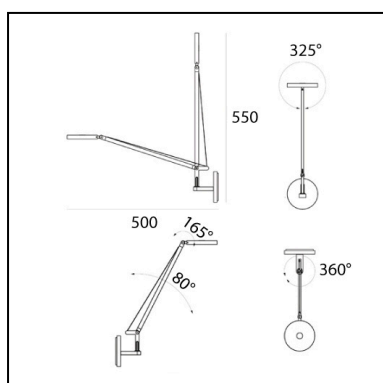

LUMINAIRE

- Watt: **6W**
- Voltage: **100-240V**
- Delivered lumen output: **257lm**
- CCT: **3000K**
- Efficiency: **49%**
- Efficacy: **42.82lm/W**
- CRI: **90**
- Dimmer Typology: **Microswitch Dimmer**

DESCRIPTION

Demetra is essential, functional and timeless. In keeping with Naoto Fukasawa's "Without Thought" approach, it is "natural" like a spontaneous expression of the harmonious relationship between the user, the object and the environment. Perfect for reading, its light can set different moods and follow the flow of our activities, at home or work, thanks also to the possibility of incorporating a motion sensor which manages the device lighting according to the proximity of the user.

FEATURES

- Product Code: **1748020A**
- Colour: **White**
- Installation: **Wall**
- Material: **Aluminium, technopolymer**
- Series: **Design Collection**
- Environment: **Indoor**
- Emission: **Direct and adjustable light**
- design by: **Naoto Fukasawa**

DIMENSIONS

- Length: **80 mm**
- Width: **100 mm**
- Height: **180 mm**
- Diameter: **110 mm**
- Base Diameter: **110 mm**
- Max Extension Height: **550 mm**
- Max Extension Length: **510 mm**
- Glow Wire Test: **750°**

SOURCES INCLUDED

- Category: **Led**
- Number: **1**
- Watt: **6W**
- Delivered lumen output: **780lm**
- Color temperature (K): **3000K**
- CRI: **90**
- Color Tolerance: **MacAdam 2SDCM**