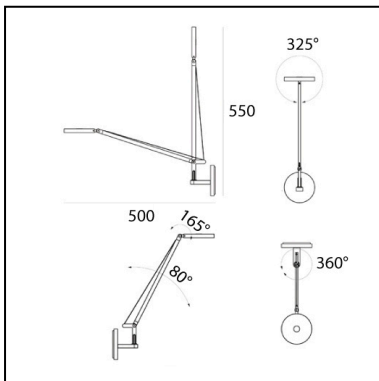

LUMINAIRE

- Watt: **6W**
- Voltage: **100-240V**
- Delivered lumen output: **241lm**
- CCT: **2700K**
- Efficiency: **49%**
- Efficacy: **40.17lm/W**
- CRI: **90**
- Dimmer Typology: **Microswitch Dimmer**

DESCRIPTION

Demetra is essential, functional and timeless. In keeping with Naoto Fukasawa's "Without Thought" approach, it is "natural" like a spontaneous expression of the harmonious relationship between the user, the object and the environment. Perfect for reading, its light can set different moods and follow the flow of our activities, at home or work, thanks also to the possibility of incorporating a motion sensor which manages the device lighting according to the proximity of the user.

FEATURES

- Product Code: **1748W10A**
- Colour: **Grey anthracite**
- Installation: **Wall**
- Material: **Aluminium, technopolymer**
- Series: **Design Collection**
- Environment: **Indoor**
- Emission: **Direct and adjustable light**
- design by: **Naoto Fukasawa**

DIMENSIONS

- Length: **80 mm**
- Width: **100 mm**
- Height: **180 mm**
- Diameter: **110 mm**
- Base Diameter: **110 mm**
- Max Extension Height: **550 mm**
- Max Extension Length: **510 mm**
- Glow Wire Test: **750°**

SOURCES INCLUDED

- Category: **Led**
- Number: **1**
- Watt: **6W**
- Delivered lumen output: **730lm**
- Color temperature (K): **2700K**
- CRI: **90**
- Color Tolerance: **MacAdam 2SDCM**