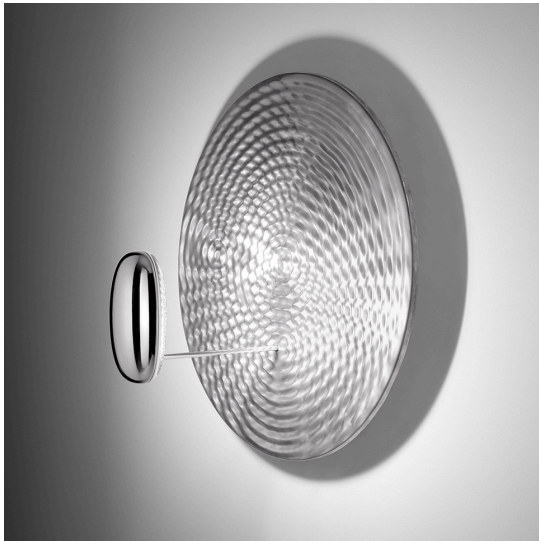

Droplet Mini Wall/Ceiling LED 2700K

Ross Lovegrove

IP20     Dimmerable: 

LUMINAIRE

- Watt: **29W**
- Voltage: **220V-240V**
- Delivered lumen output: **1168lm**
- CCT: **2700K**
- Efficiency: **44%**
- Efficacy: **40.28lm/W**
- CRI: **90**
- Dimmable Typology: **Push**

DESCRIPTION

Droplet is a light that appears as a pool of liquid aluminium reflecting two light pebbles. It has been generated totally by digital means and freezes in time the act of ripples that cross each other to define reflective zones and acting as a form of liquid dichroic.” Materials: die-cast aluminium lighting units; die-cast aluminium reflector.

FEATURES

- Product Code: **1471W10A**
- Colour: **Polished chrome / Aluminium**
- Installation: **Wall, Ceiling**
- Material: **Aluminium, steel**
- Series: **Design Collection, Hydro**
- Environment: **Indoor**
- Area contract: **Hospitality**
- Emission: **Indirect**
- design by: **Ross Lovegrove**