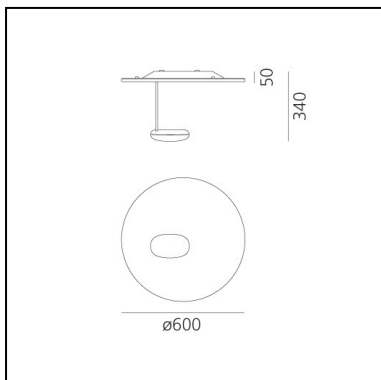

FEATURES

- Product Code: **1471W10A**
- Colour: **Polished chrome / Aluminium**
- Installation: **Wall, Ceiling**
- Material: **Aluminium, steel**
- Series: **Design Collection, Hydro**
- Environment: **Indoor**
- Area contract: **Hospitality**
- Emission: **Indirect**
- design by: **Ross Lovegrove**

DIMENSIONS

- Height: **340 mm**
- Diameter: **600 mm**
- Impact Resistance: **N/D**
- Glow Wire Test: **960°**

SOURCES INCLUDED

- Category: **Led**
- Number: **1**
- Watt: **29W**
- Color temperature (K): **2700K**
- CRI: **90**
- Color Tolerance: **MacAdam 2SDCM**

Droplet Mini Wall/Ceiling LED 3000K

Ross Lovegrove

IP20      Dimmerable: 

LUMINAIRE

- Watt: **29W**
- Voltage: **220V-240V**
- Delivered lumen output: **1249lm**
- CCT: **3000K**
- Efficiency: **44%**
- Efficacy: **43.09lm/W**
- CRI: **90**
- Dimmable Typology: **Push**

DIMENSIONS

- Height: **340 mm**
- Diameter: **600 mm**
- Impact Resistance: **N/D**
- Glow Wire Test: **960°**

SOURCES INCLUDED

- Category: **Led**
- Number: **1**
- Watt: **29 W**
- Delivered lumen output: **1087 lm**
- Color temperature (K): **3000K**