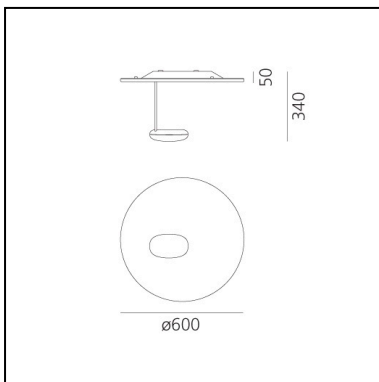

Droplet Mini Wall/Ceiling LED 2700K

Ross Lovegrove

IP20     Dimmerable: 

LUMINAIRE

- Watt: **29W**
- Voltage: **220V-240V**
- Delivered lumen output: **1168lm**
- CCT: **2700K**
- Efficiency: **44%**
- Efficacy: **40.28lm/W**
- CRI: **90**
- Dimmable Typology: **Push**

FEATURES

- Product Code: **1471W10A**
- Colour: **Polished chrome / Aluminium**
- Installation: **Wall, Ceiling**
- Material: **Aluminium, steel**
- Series: **Design Collection, Hydro**
- Environment: **Indoor**
- Area contract: **Hospitality**
- Emission: **Indirect**
- design by: **Ross Lovegrove**

DIMENSIONS

- Height: **340 mm**
- Diameter: **600 mm**
- Impact Resistance: **N/D**
- Glow Wire Test: **960°**

SOURCES INCLUDED

- Category: **Led**
- Number: **1**
- Watt: **29W**
- Color temperature (K): **2700K**
- CRI: **90**
- Color Tolerance: **MacAdam 2SDCM**

DIMENSIONS

- Height: **340 mm**
- Diameter: **600 mm**
- Impact Resistance: **N/D**
- Glow Wire Test: **960°**

SOURCES INCLUDED

- Category: **Led**
- Number: **1**
- Watt: **29 W**
- Delivered lumen output: **1087 lm**
- Color temperature (K): **3000K**