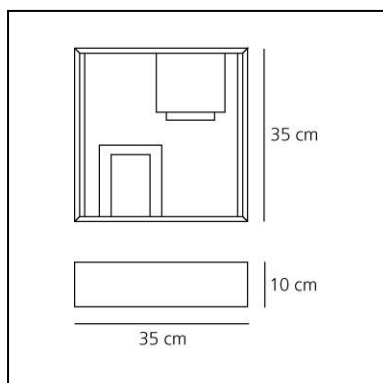

Fato

Gio Ponti

IP20   **EAC**  

LUMINAIRE *

– Watt: **2x5W**

– Voltage: **220V-240V** depending on the source installed.
Light measurements are provided in relative form and technical lighting calculations may be updated according to the effective source used.

DESCRIPTION

A table or wall lamp, with geometrical metal screens creating light and dark, screened and clear, all enclosed in a square frame: it is both a light object and a lamp. A lighting sculpture with a strong styling connotation to the '60s. Structure in white enameled, folded and welded plate.

DIMENSIONS

- Length: **350 mm**
- Width: **350 mm**
- Height: **100 mm**
- Glow Wire Test: **N/D°**

SOURCES NOT INCLUDED

- Category: **LED RETROFIT**
- Number: **2**
- Watt: **5W**
- Socket: **E14**

Fato gold

DIMENSIONS

- Length: **350 mm**
- Width: **350 mm**
- Height: **100 mm**

SOURCES NOT INCLUDED

- Category: **LED RETROFIT**
- Number: **2**
- Watt: **5W**
- Socket: **E14**