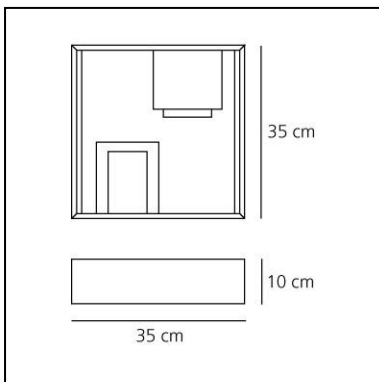

LUMINAIRE *

– Watt: **2x5W**

– Voltage: **220V-240V** depending on the source installed.
* Light measurements are provided in relative form and technical lighting calculations may be updated according to the effective source used.

DESCRIPTION

A table or wall lamp, with geometrical metal screens creating light and dark, screened and clear, all enclosed in a square frame: it is both a light object and a lamp. A lighting sculpture with a strong styling connotation to the '60s. Structure in white enamelled, folded and welded plate. Ability to mount LED light source E14 (LED light source not included).

FEATURES

- Product Code: **0048050A**
- Colour: **Gold**
- Installation: **Table, Wall**
- Material: **steel**
- Series: **Design Collection, Modern Classic**
- Environment: **Indoor**
- Area contract: **Residential**
- Emission: **Indirect**
- design by: **Gio Ponti**

DIMENSIONS

- Length: **350 mm**
- Width: **350 mm**
- Height: **100 mm**

SOURCES NOT INCLUDED

- Category: **LED RETROFIT**
- Number: **2**
- Watt: **5W**
- Socket: **E14**