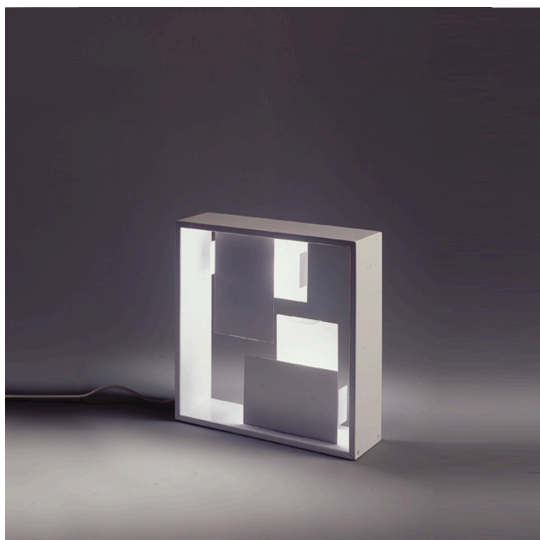

Fato

Gio Ponti

IP20   **EAC**  

LUMINAIRE *

– Watt: **2x5W**

– Voltage: **220V-240V** depending on the source installed.
Light measurements are provided in relative form and technical lighting calculations may be updated according to the effective source used.

DESCRIPTION

A table or wall lamp, with geometrical metal screens creating light and dark, screened and clear, all enclosed in a square frame: it is both a light object and a lamp. A lighting sculpture with a strong styling connotation to the '60s. Structure in white enameled, folded and welded plate.

FEATURES

- Product Code: **0048010A**
- Colour: **White**
- Installation: **Wall, Table**
- Material: **steel**
- Series: **Design Collection, Modern Classic**
- Environment: **Indoor**
- Area contract: **Residential**
- Emission: **Indirect**
- design by: **Gio Ponti**

DESCRIPTION

A table or wall lamp, with geometrical metal screens creating light and dark, screened and clear, all enclosed in a square frame: it is both a light object and a lamp. A lighting sculpture with a strong styling connotation to the '60s. Structure in white enamelled, folded and welded plate. Ability to mount LED light source E14 (LED light source not included).