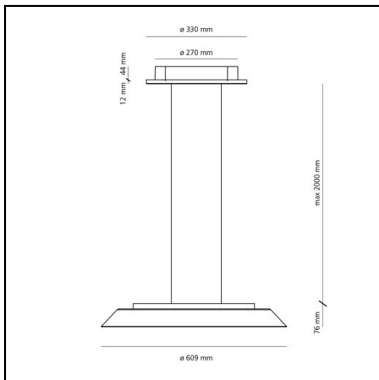

LUMINAIRE

- Watt: **30W**
- Voltage: **220-240V**
- Delivered lumen output: **2182lm**
- CCT: **2700K**
- Efficiency: **85%**
- Efficacy: **72.73lm/W**
- CRI: **90**
- Dimmable Typology: **Push**

DESCRIPTION

Febe boasts an understated shape despite being superior in performance, giving the light it emits the utmost importance, while almost disappearing from view in its surroundings owing to its simplicity and minimal thickness.

FEATURES

- Product Code: **0242W20A**
- Colour: **Dove grey**
- Installation: **Suspension**
- Material: **Methacrylare, polycarbonate**
- Series: **Design Collection**
- Environment: **Indoor**
- design by: **Ernesto Gismondi**

DIMENSIONS

- Width: **76 mm**
- Diameter: **610 mm**
- Base Width: **44 mm**
- Base Diameter: **270 mm**
- Max Height from ceiling: **2000 mm**
- Glow Wire Test: **750°**

SOURCES INCLUDED

- Category: **Led**
- Number: **4**
- Watt: **6.20W**
- Delivered lumen output: **630lm**
- Color temperature (K): **2700K**
- CRI: **90**
- Color Tolerance: **MacAdam 3SDCM**
- Efficacy: **102lm/W**
- Service Life: **50000-L70**