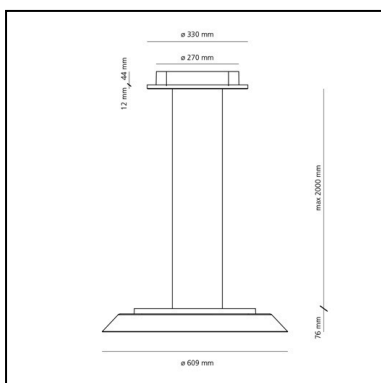

LUMINAIRE

- Watt: **30W**
- Voltage: **220-240V**
- Delivered lumen output: **2182lm**
- CCT: **2700K**
- Efficiency: **85%**
- Efficacy: **72.73lm/W**
- CRI: **90**
- Dimmable Typology: **Push**

DESCRIPTION

Febe boasts an understated shape despite being superior in performance, giving the light it emits the utmost importance, while almost disappearing from view in its surroundings owing to its simplicity and minimal thickness.

FEATURES

- Product Code: **0242W00A**
- Colour: **White**
- Installation: **Suspension**
- Material: **Methacrylare, polycarbonate**
- Series: **Design Collection**
- Environment: **Indoor**
- design by: **Ernesto Gismondi**

DIMENSIONS

- Width: **76 mm**
- Diameter: **610 mm**
- Base Width: **44 mm**
- Base Diameter: **270 mm**
- Max Height from ceiling: **2000 mm**
- Glow Wire Test: **750°**

SOURCES INCLUDED

- Category: **Led**
- Number: **4**
- Watt: **6.20W**
- Delivered lumen output: **630lm**
- Color temperature (K): **2700K**
- CRI: **90**
- Color Tolerance: **MacAdam 3SDCM**
- Efficacy: **102lm/W**
- Service Life: **50000-L70**