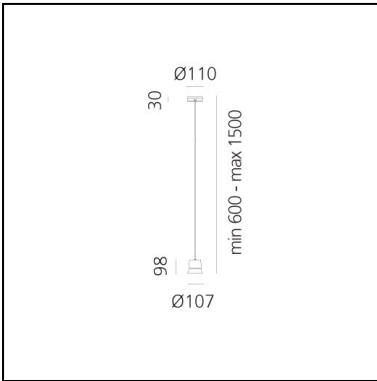

GIO.light Suspension - Black

Patrick Norguet

IP20   

LUMINAIRE

- Watt: **9W**
- Delivered lumen output: **425lm**
- CCT: **3000K**
- Efficiency: **67%**
- Efficacy: **47.22lm/W**
- CRI: **90**

DESCRIPTION

With its aluminium body, Giò is first and foremost an instrument, a functional, unobtrusive and, most of all, timeless suspension lamp; it fits both in domestic and in public places. Either plain or in its different versions, Giò is an elegant and efficient object in space.

DIMENSIONS

- Height: **98 mm**
- Diameter: **107 mm**
- Base Width: **30 mm**
- Base Diameter: **110 mm**
- Max Height from ceiling: **15000 mm**
- Glow Wire Test: **650°**

SOURCES INCLUDED

- Category: **Led**
- Number: **1**
- Watt: **8W**
- Delivered lumen output: **720lm**
- Color temperature (K): **3000K**
- CRI: **80**
- Color Tolerance: **MacAdam 3SDCM**
- Efficacy: **89lm/W**
- Service Life: **50000-L70**

GIO.light Suspension - White

Patrick Norguet

IP20   

LUMINAIRE

- Watt: **9W**
- Delivered lumen output: **425lm**
- CCT: **3000K**
- Efficiency: **67%**
- Efficacy: **47.22lm/W**
- CRI: **90**

DESCRIPTION

With its aluminium body, Giò is first and foremost an instrument, a functional, unobtrusive and, most of all, timeless suspension lamp; it fits both in domestic and in public places. Either plain or in its different versions, Giò is an elegant and efficient object in space.