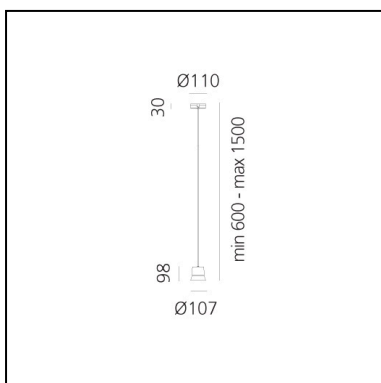

GIO.light Suspension - Black

Patrick Norguet

IP20   

LUMINAIRE

- Watt: **9W**
- Delivered lumen output: **425lm**
- CCT: **3000K**
- Efficiency: **67%**
- Efficacy: **47.22lm/W**
- CRI: **90**

DESCRIPTION

With its aluminium body, Giò is first and foremost an instrument, a functional, unobtrusive and, most of all, timeless suspension lamp; it fits both in domestic and in public places. Either plain or in its different versions, Giò is an elegant and efficient object in space.

DIMENSIONS

- Height: **98 mm**
- Diameter: **107 mm**
- Base Width: **30 mm**
- Base Diameter: **110 mm**
- Max Height from ceiling: **15000 mm**
- Glow Wire Test: **650°**

SOURCES INCLUDED

- Category: **Led**
- Number: **1**
- Watt: **8W**
- Delivered lumen output: **720lm**
- Color temperature (K): **3000K**
- CRI: **80**
- Color Tolerance: **MacAdam 3SDCM**
- Efficacy: **89lm/W**
- Service Life: **50000-L70**

GIO.light Suspension - White

Patrick Norguet

IP20   

LUMINAIRE

- Watt: **9W**
- Delivered lumen output: **425lm**
- CCT: **3000K**
- Efficiency: **67%**
- Efficacy: **47.22lm/W**
- CRI: **90**

DESCRIPTION

With its aluminium body, Giò is first and foremost an instrument, a functional, unobtrusive and, most of all, timeless suspension lamp; it fits both in domestic and in public places. Either plain or in its different versions, Giò is an elegant and efficient object in space.