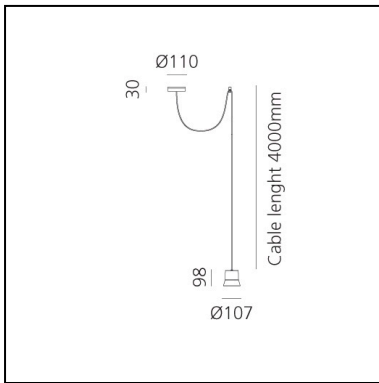

LUMINAIRE

- Watt: **9W**
- Delivered lumen output: **425lm**
- CCT: **3000K**
- Efficiency: **67%**
- Efficacy: **47.22lm/W**
- CRI: **90**

Notes

Max. cable length 4000mm
Max. distance between rose and decentralised hook 2500mm

DESCRIPTION

With its aluminium body, Giò is first and foremost an instrument, a functional, unobtrusive and, most of all, timeless suspension lamp; it fits both in domestic and in public places. Either plain or in its different versions, Giò is an elegant and efficient object in space.

FEATURES

- Product Code: **0231520A**
- Colour: **Black**
- Installation: **Suspension**
- Material: **Vetro, Alluminio**
- Series: **Design Collection**
- Environment: **Indoor**
- design by: **Patrick Norguet**

DIMENSIONS

- Height: **98 mm**
- Diameter: **107 mm**
- Base Width: **30 mm**
- Base Diameter: **110 mm**
- Glow Wire Test: **650°**

SOURCES INCLUDED

- Category: **Led**
- Number: **1**
- Watt: **8W**
- Delivered lumen output: **720lm**
- Color temperature (K): **3000K**
- CRI: **80**
- Color Tolerance: **MacAdam 3SDCM**
- Efficacy: **89lm/W**
- Service Life: **50000-L70**