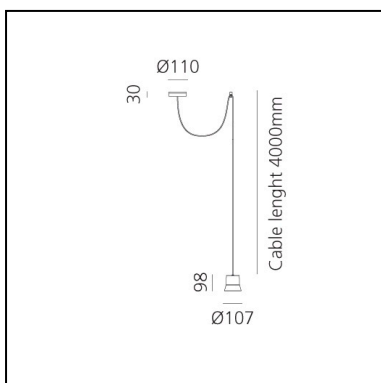

LUMINAIRE

- Watt: **9W**
- Delivered lumen output: **425lm**
- CCT: **3000K**
- Efficiency: **67%**
- Efficacy: **47.22lm/W**
- CRI: **90**

Notes

Max. cable length 4000mm
Max. distance between rose and decentralised hook 2500mm

DESCRIPTION

With its aluminium body, Giò is first and foremost an instrument, a functional, unobtrusive and, most of all, timeless suspension lamp; it fits both in domestic and in public places. Either plain or in its different versions, Giò is an elegant and efficient object in space.

FEATURES

- Product Code: **0231510A**
- Colour: **White**
- Installation: **Suspension**
- Material: **Vetro, Alluminio**
- Series: **Design Collection**
- Environment: **Indoor**
- design by: **Patrick Norguet**

DIMENSIONS

- Height: **98 mm**
- Diameter: **107 mm**
- Base Width: **30 mm**
- Base Diameter: **110 mm**
- Glow Wire Test: **650°**

SOURCES INCLUDED

- Category: **Led**
- Number: **1**
- Watt: **8W**
- Delivered lumen output: **720lm**
- Color temperature (K): **3000K**
- CRI: **80**
- Color Tolerance: **MacAdam 3SDCM**
- Efficacy: **89lm/W**
- Service Life: **50000-L70**