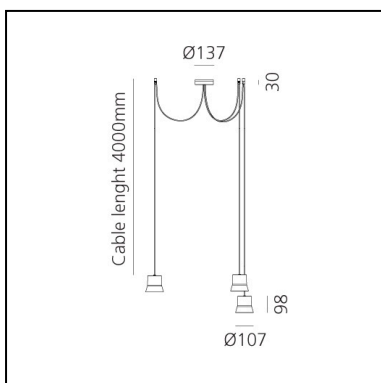

GIO.light Cluster - Black

Patrick Norguet

IP20   

LUMINAIRE

- Watt: **23W**
- Delivered lumen output: **1274lm**
- CCT: **3000K**
- Efficiency: **67%**
- Efficacy: **55.39lm/W**
- CRI: **90**

Notes

Max. cable length 4000mm
Max. distance between rose and decentralised hook 2500mm

DIMENSIONS

- Height: **98 mm**
- Diameter: **107 mm**
- Base Width: **30 mm**
- Base Diameter: **110 mm**
- Glow Wire Test: **650°**

SOURCES INCLUDED

- Category: **Led**
- Number: **3**
- Watt: **8W**
- Delivered lumen output: **720lm**
- Color temperature (K): **3000K**
- CRI: **80**
- Color Tolerance: **MacAdam 3SDCM**
- Efficacy: **89lm/W**
- Service Life: **50000-L70**

GIO.light Cluster - White

Patrick Norguet

IP20   

LUMINAIRE

- Watt: **23W**
- Delivered lumen output: **1274lm**
- CCT: **3000K**
- Efficiency: **67%**
- Efficacy: **55.39lm/W**
- CRI: **90**

Notes

Max. cable length 4000mm
Max. distance between rose and decentralised hook 2500mm