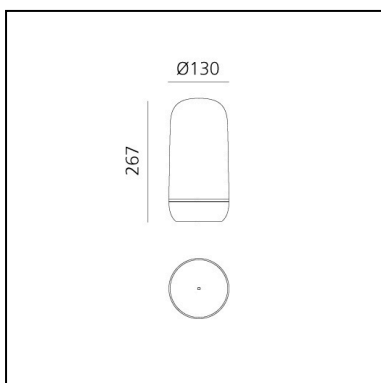

FEATURES

- Product Code: **0180020A**
- Installation: **Table**
- Series: **Design Collection**
- design by: **BIG - Bjarke Ingels Group**

DIMENSIONS

- Height: **267 mm**
- Diameter: **130 mm**

SOURCES NOT INCLUDED

- Category: **LED RETROFIT**
- Number: **1**
- Watt: **5,5W**
- Socket: **E14**

Gople Portable

BIG - Bjarke Ingels Group

LUMINAIRE

- Watt: **2,4W**
- Delivered lumen output: **212lm**
- CCT: **2700K**
- Efficiency: **100%**
- Efficacy: **106.12lm/W**
- CRI: **80**
- Dimmer Typology: **Slider Dimmer**

FEATURES

- Product Code: **0181020A**
- Installation: **Table**
- Series: **Design Collection**
- design by: **BIG - Bjarke Ingels Group**

DIMENSIONS

- Height: **267 mm**
- Diameter: **130 mm**