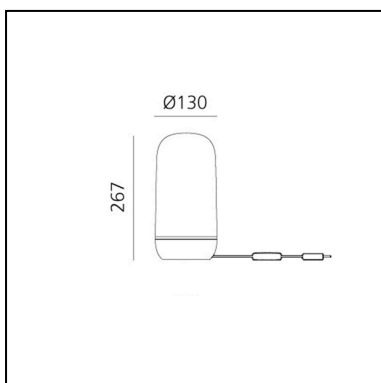

Gople Plug

BIG - Bjarke Ingels Group

LUMINAIRE *

- Watt: **5W**
- Delivered lumen output: **414lm**
- Efficiency: **88%**
- Efficacy: **82.73lm/W**

* **CRi 80** data may vary depending on the source installed.
Light measurements are provided in relative form and technical lighting calculations may be updated according to the effective source used.

FEATURES

- Product Code: **0180020A**
- Installation: **Table**
- Series: **Design Collection**
- design by: **BIG - Bjarke Ingels Group**

DIMENSIONS

- Height: **267 mm**
- Diameter: **130 mm**

SOURCES NOT INCLUDED

- Category: **LED RETROFIT**
- Number: **1**
- Watt: **5,5W**
- Socket: **E14**

Gople Portable

BIG - Bjarke Ingels Group

LUMINAIRE

- Watt: **2,4W**
- Delivered lumen output: **212lm**
- CCT: **2700K**
- Efficiency: **100%**
- Efficacy: **106.12lm/W**
- CRI: **80**
- Dimmer Typology: **Slider Dimmer**

FEATURES

- Product Code: **0181020A**
- Installation: **Table**
- Series: **Design Collection**
- design by: **BIG - Bjarke Ingels Group**

DIMENSIONS

- Height: **267 mm**
- Diameter: **130 mm**