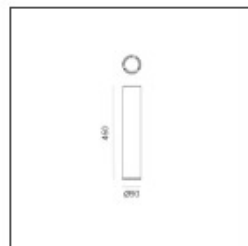

- Watt: **14W**
- Delivered lumen output: **1366lm**
- CCT: **2700K**
- Efficiency: **77%**
- Efficacy: **97.57lm/W**
- CRI: **90**

Dimmerable: 

DIMENSIONS

- Height: **370 mm**
- Diameter: **90 mm**

Ilio Ceiling 45 - 2700K - Glossy Black

FEATURES

- Product Code: **1757W30A**
- Colour: **Glossy Black**
- Installation: **Ceiling**
- Series: **Design Collection**
- design by: **Ernesto Gismondi**

LUMINAIRE

- Watt: **14W**
- Delivered lumen output: **1366lm**
- CCT: **2700K**
- Efficiency: **77%**
- Efficacy: **97.57lm/W**
- CRI: **90**

Dimmerable: +  -

DIMENSIONS

- Height: **460 mm**
- Diameter: **90 mm**