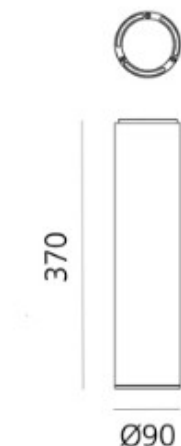

Ilio Ceiling 36 - 2700K - Glossy Black

FEATURES

- Product Code: **1756W30A**
- Colour: **Glossy Black**
- Installation: **Ceiling**
- Series: **Design Collection**
- design by: **Ernesto Gismondi**

LUMINAIRE

- Watt: **14W**
- Delivered lumen output: **1366lm**
- CCT: **2700K**
- Efficiency: **77%**
- Efficacy: **97.57lm/W**
- CRI: **90**

Dimmerable: 

DIMENSIONS

- Height: **370 mm**
- Diameter: **90 mm**

Ilio Ceiling 45 - 2700K - Glossy Black

FEATURES

- Product Code: **1757W30A**
- Colour: **Glossy Black**
- Installation: **Ceiling**
- Series: **Design Collection**
- design by: **Ernesto Gismondi**

LUMINAIRE

- Watt: **14W**
- Delivered lumen output: **1366lm**
- CCT: **2700K**
- Efficiency: **77%**
- Efficacy: **97.57lm/W**
- CRI: **90**

Dimmerable: +  -

DIMENSIONS

- Height: **460 mm**
- Diameter: **90 mm**