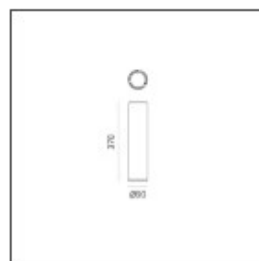

Ilio Ceiling 36 - 2700K - Glossy Black

FEATURES

- Product Code: **1756W30A**
- Colour: **Glossy Black**
- Installation: **Ceiling**
- Series: **Design Collection**
- design by: **Ernesto Gismondi**

LUMINAIRE

- Watt: **14W**
- Delivered lumen output: **1366lm**
- CCT: **2700K**
- Efficiency: **77%**
- Efficacy: **97.57lm/W**
- CRI: **90**

Dimmerable: 

DIMENSIONS

- Height: **370 mm**
- Diameter: **90 mm**

Ilio Ceiling 45 - 2700K - Glossy Black

FEATURES

- Product Code: **1757W30A**
- Colour: **Glossy Black**
- Installation: **Ceiling**
- Series: **Design Collection**
- design by: **Ernesto Gismondi**

LUMINAIRE

- Watt: **14W**
- Delivered lumen output: **1366lm**
- CCT: **2700K**
- Efficiency: **77%**
- Efficacy: **97.57lm/W**
- CRI: **90**

Dimmerable: +  -

DIMENSIONS

- Height: **460 mm**
- Diameter: **90 mm**