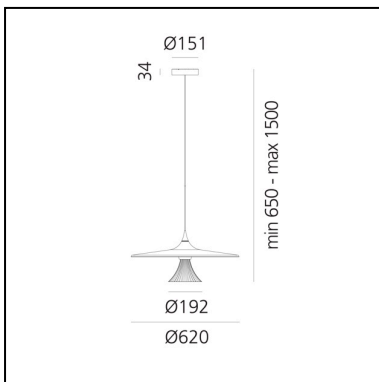

## LUMINAIRE

- Watt: **27W**
- Delivered lumen output: **1163lm**
- CCT: **3000K**
- Efficiency: **39%**
- Efficacy: **43.08lm/W**
- CRI: **90**
- Dimmable Typology: **Push**

## FEATURES

- Product Code: **1846030A**
- Colour: **Black/gold**
- Installation: **Suspension**
- Material: **Methacrylate, aluminium**
- Series: **Design Collection**
- Environment: **Indoor**
- design by: **Michele De Lucchi**

## DIMENSIONS

- Height: **288 mm**
- Diameter: **620 mm**
- Base Width: **34 mm**
- Base Diameter: **151 mm**
- Max Height from ceiling: **1500 mm**

## SOURCES INCLUDED

- Category: **Led**
- Number: **1**
- Watt: **27W**
- Delivered lumen output: **1786lm**
- Color temperature (K): **3000K**
- CRI: **90**