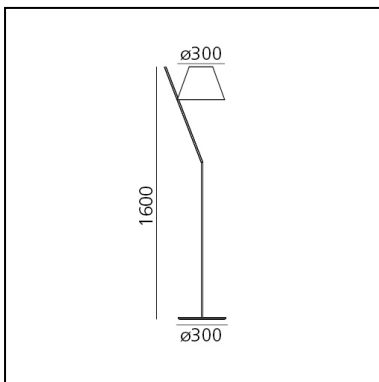

## LUMINAIRE \*

- Watt: **12W**
- Delivered lumen output: **872lm**
- CCT: **2700K**
- Efficiency: **57%**
- Efficacy: **72.70lm/W**

\* **CR180** data may vary depending on the source installed. Light measurements are provided in relative form and technical lighting calculations may be updated according to the effective source used.

## DIMENSIONS

- Width: **380 mm**
- Height: **1600 mm**
- Diameter: **300 mm**
- Base Diameter: **300 mm**

## LUMINAIRE \*

- Watt: **12W**
- Delivered lumen output: **872lm**
- CCT: **2700K**
- Efficiency: **57%**
- Efficacy: **72.70lm/W**

← **CR: 80** data may vary depending on the source installed.  
Light measurements are provided in relative form and technical lighting calculations may be updated according to the effective source used.