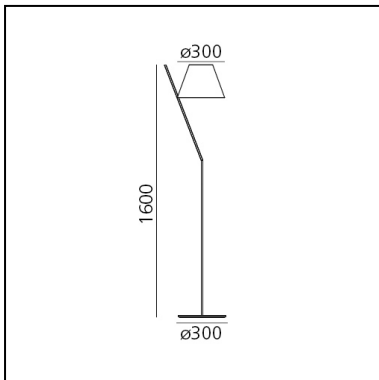

## LUMINAIRE \*

- Watt: **12W**
- Delivered lumen output: **872lm**
- CCT: **2700K**
- Efficiency: **57%**
- Efficacy: **72.70lm/W**

\* **CR180** data may vary depending on the source installed. Light measurements are provided in relative form and technical lighting calculations may be updated according to the effective source used.

## DIMENSIONS

- Width: **380 mm**
- Height: **1600 mm**
- Diameter: **300 mm**
- Base Diameter: **300 mm**

## LUMINAIRE \*

- Watt: **12W**
- Delivered lumen output: **872lm**
- CCT: **2700K**
- Efficiency: **57%**
- Efficacy: **72.70lm/W**

← **CR: 80** data may vary depending on the source installed.  
Light measurements are provided in relative form and technical lighting calculations may be updated according to the effective source used.