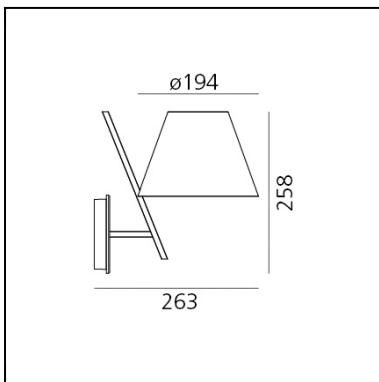

## LUMINAIRE \*

- Watt: **5W**
- Delivered lumen output: **307lm**
- Efficiency: **65%**
- Efficacy: **61.38lm/W**

\* **CRi 80** data may vary depending on the source installed.  
Light measurements are provided in relative form and technical lighting calculations may be updated according to the effective source used.

## DIMENSIONS

- Width: **263 mm**
- Height: **258 mm**
- Diameter: **194 mm**