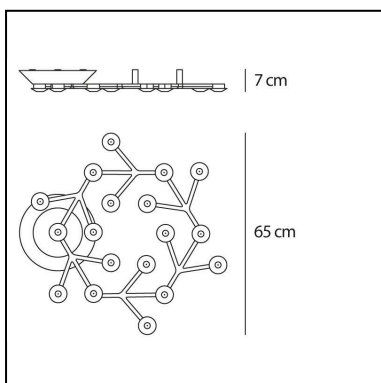

Led Net - Ceiling - App Compatible

Michele De Lucchi
Alberto Nason

IP20    

LUMINAIRE

- Watt: **43W**
- Voltage: **220-240V**
- Delivered lumen output: **2502lm**
- CCT: **3000K**
- Efficiency: **81%**
- Efficacy: **58.19lm/W**
- CRI: **80**

DIMENSIONS

- Height: **70 mm**
- Diameter: **650 mm**
- Glow Wire Test: **650°**

SOURCES INCLUDED

- Category: **Led**
- Number: **17**
- Watt: **2.17W**
- Delivered lumen output: **153lm**
- Color temperature (K): **3000K**
- CRI: **80**
- Color Tolerance: **MacAdam 3SDCM**
- Efficacy: **71lm/W**
- Service Life: **50000-L70**