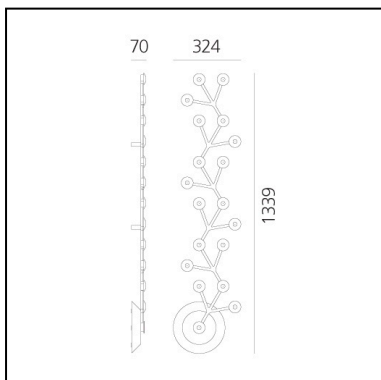

Led Net Line 125 - Ceiling - App Compatible

Michele De Lucchi
Alberto Nason

IP20    

LUMINAIRE

- Watt: **45W**
- Voltage: **220-240V**
- Delivered lumen output: **2530lm**
- CCT: **3000K**
- Efficiency: **78%**
- Efficacy: **56.22lm/W**
- CRI: **80**

Notes

LEDs included.

DESCRIPTION

An organic modular principle grows by multiplying and interweaving its branches as it expands and sheds light in space. In addition to the standard linear and circular versions, custom elements can be put together to meet the needs of any space in terms of geometric shapes and dimensions.

FEATURES

- Product Code: **1596050APP**
- Colour: **Polished white**
- Installation: **Ceiling**
- Material: **Aluminium, methacrylate**
- Series: **Design Collection**
- Environment: **Indoor**
- Area contract: **Hospitality, null**
- Emission: **Direct**
- design by: **Michele De Lucchi, Alberto Nason**

DIMENSIONS

- Length: **1400 mm**
- Width: **324 mm**
- Height: **70 mm**
- Glow Wire Test: **650°**

SOURCES INCLUDED

- Category: **Led**
- Number: **18**
- Watt: **2.17W**
- Delivered lumen output: **153lm**
- Color temperature (K): **3000K**
- CRI: **80**
- Color Tolerance: **MacAdam 3SDCM**
- Efficacy: **71lm/W**
- Service Life: **50000-L70**