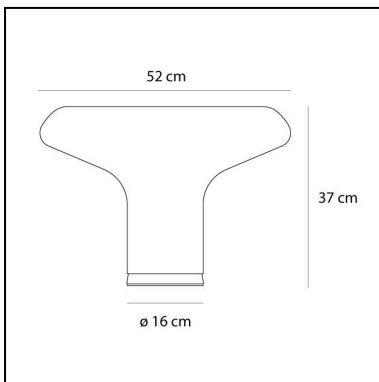

Lesbo

Angelo Mangiarotti

IP20    

LUMINAIRE *

- Watt: **15W**
- Voltage: **220V-240V**
- Delivered lumen output: **1180lm**
- Dimmer Typology: **Microswitch Dimmer**

* Photometric data may vary depending on the source installed.
Light measurements are provided in relative form and technical lighting calculations may be updated according to the effective source used.

FEATURES

- Product Code: **0054010A**
- Colour: **Transparent**
- Installation: **Table**
- Material: **blown glass, aluminum**
- Series: **Design Collection, Modern Classic**
- Environment: **Indoor**
- Area contract: **Residential**
- Emission: **Diffused**
- design by: **Angelo Mangiarotti**

DIMENSIONS

- Height: **370 mm**
- Diameter: **520 mm**
- Base Diameter: **160 mm**
- Impact Resistance: **N/D**
- Glow Wire Test: **N/D°**

SOURCES NOT INCLUDED

- Category: **LED RETROFIT**
- Number: **1**
- Watt: **12W**
- Socket: **E27**