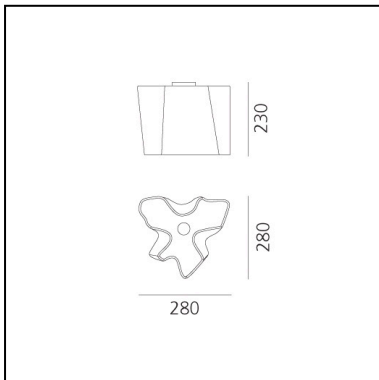

LUMINAIRE

- Watt: **10,5W**
- Voltage: **220V-240V**
- Delivered lumen output: **969lm**
- Efficiency: **92%**
- Efficacy: **96.87lm/W**
- CRI: **80**

Notes

Its modular shape lends itself to the creation and realisation of customized compositions, supplied as special project.

DESCRIPTION

The hand-made blown glass diffuser defines a soft, irregular volume, shaped by curves that generate a game of positives and negatives which make the geometric shape modular and allow the creation of standard compositions or configurations that are free to grow in space with larger custom compositions.

FEATURES

- Product Code: **0692020A**
- Colour: **Silk**
- Installation: **Ceiling**
- Material: **Blown glass, aluminium**
- Series: **Design Collection**
- Environment: **Indoor**
- Area contract: **Hospitality, Office**
- Emission: **Diffused And Direct**
- design by: **Michele De Lucchi, Gerhard Reichert**

DIMENSIONS

- Length: **280 mm**
- Width: **280 mm**
- Height: **230 mm**

ALTERNATIVE SOURCES

- Category: **LED RETROFIT**
- Number: **1**
- Watt: **10W**
- Socket: **E27**