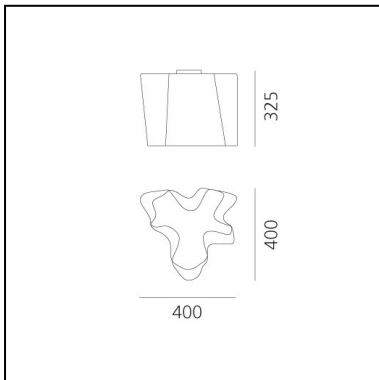

LUMINAIRE *

- Watt: **13W**
- Voltage: **220V-240V**
- Delivered lumen output: **1312lm**

* Photometric data may vary depending on the source installed. Light measurements are provided in relative form and technical lighting calculations may be updated according to the effective source used.

Notes

Its modular shape lends itself to the creation and realisation of customized compositions, supplied as special project.

DESCRIPTION

The hand-made blown glass diffuser defines a soft, irregular volume, shaped by curves that generate a game of positives and negatives which make the geometric shape modular and allow the creation of standard compositions or configurations that are free to grow in space with larger custom compositions.

FEATURES

- Product Code: **0452010A**
- Colour: **Fumè**
- Installation: **Ceiling**
- Material: **Blown glass, aluminium**
- Series: **Design Collection**
- Environment: **Indoor**
- Area contract: **Hospitality, Office**
- Emission: **Diffused And Direct**
- design by: **Michele De Lucchi, Gerhard Reichert**

DIMENSIONS

- Length: **400 mm**
- Width: **400 mm**
- Height: **325 mm**

SOURCES NOT INCLUDED

- Category: **LED RETROFIT**
- Number: **1**
- Watt: **12W**
- Socket: **E27**