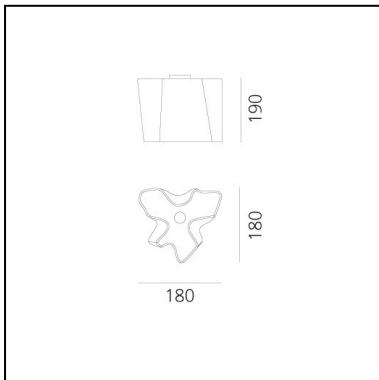

LUMINAIRE *

- Watt: **5W**
- Voltage: **220V-240V**
- Delivered lumen output: **421lm**
- Efficiency: **90%**
- Efficacy: **84.13lm/W**
- CRI: **80**

* Photometric data may vary depending on the source installed.
Light measurements are provided in relative form and technical lighting calculations may be updated according to the effective source used.

Notes

Its modular shape lends itself to the creation and realisation of customized compositions, supplied as special project.

DESCRIPTION

The hand-made blown glass diffuser defines a soft, irregular volume, shaped by curves that generate a game of positives and negatives which make the geometric shape modular and allow the creation of standard compositions or configurations that are free to grow in space with larger custom compositions.

FEATURES

- Product Code: **0644020A**
- Colour: **Silk**
- Installation: **Ceiling**
- Material: **Blown glass, aluminium**
- Series: **Design Collection**
- Environment: **Indoor**
- Area contract: **Hospitality, Office**
- Emission: **Diffused And Direct**
- design by: **Michele De Lucchi, Gerhard Reichert**

DIMENSIONS

- Length: **180 mm**
- Width: **180 mm**
- Height: **190 mm**

SOURCES NOT INCLUDED

- Category: **LED RETROFIT**
- Number: **1**
- Watt: **5W**
- Socket: **E14**