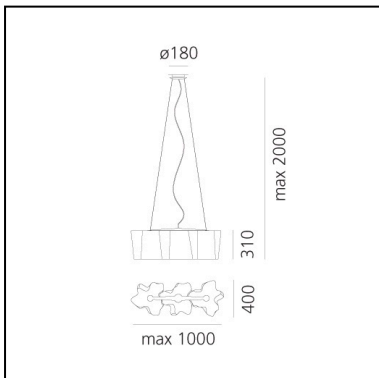

LUMINAIRE *

- Watt: **39W**
- Voltage: **220V-240V**
- Delivered lumen output: **3936lm**

* Photometric data may vary depending on the source installed.
Light measurements are provided in relative form and technical lighting calculations may be updated according to the effective source used.

Notes

Available in four sizes and in four configurations: single, on line, 3x120° and 4x90°. Its modular shape lends itself to the creation and realisation of customized compositions, supplied as special project. Logico nano track is available with track adapter.

DESCRIPTION

The hand-made blown glass diffuser defines a soft, irregular volume, shaped by curves that generate a game of positives and negatives which make the geometric shape modular and allow the creation of standard compositions or configurations that are free to grow in space with larger custom compositions.

FEATURES

- Product Code: **0455010A**
- Colour: **Fumè**
- Installation: **Suspension**
- Material: **Blown glass, aluminium**
- Series: **Design Collection**
- Environment: **Indoor**
- Area contract: **Hospitality, null, Office**
- Emission: **Diffused And Direct**
- design by: **Michele De Lucchi, Gerhard Reichert**

DIMENSIONS

- Length: **1000 mm**
- Width: **400 mm**
- Height: **310 mm**
- Base Diameter: **180 mm**
- Max Height from ceiling: **2000 mm**

SOURCES NOT INCLUDED

- Category: **LED RETROFIT**
- Number: **3**
- Watt: **12W**
- Socket: **E27**