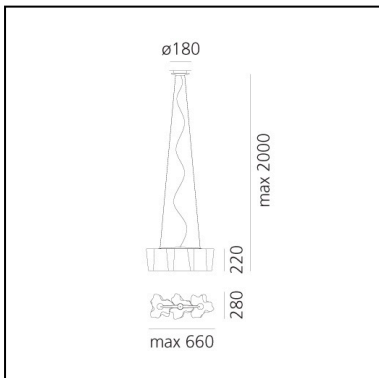

Logico Mini Suspension 3 In Linea - Silk Diffuser

Michele De Lucchi
Gerhard Reichert

IP20      Dimmerable: 

LUMINAIRE *

- Watt: **31,5W**
- Voltage: **220V-240V**
- Delivered lumen output: **2906lm**
- Efficiency: **92%**
- Efficacy: **93.74lm/W**
- CRI: **80**

DIMENSIONS

- Width: **240 mm**
- Height: **220 mm**
- Base Diameter: **180 mm**
- Max Height from ceiling: **2000 mm**

SOURCES NOT INCLUDED

- Category: **LED RETROFIT**
- Number: **3**
- Watt: **10W**
- Delivered lumen output: **1055lm**
- Socket: **E27**

DIMENSIONS

- Length: **1000 mm**
- Width: **400 mm**
- Height: **310 mm**
- Base Diameter: **180 mm**
- Max Height from ceiling: **2000 mm**

SOURCES NOT INCLUDED

- Category: **LED RETROFIT**
- Number: **3**
- Watt: **12W**
- Socket: **E27**