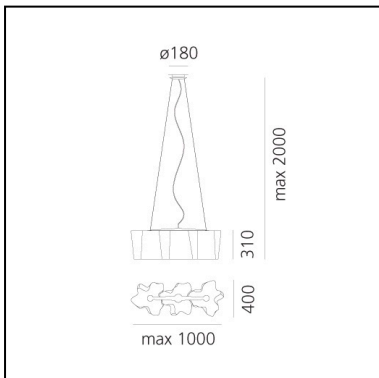

LUMINAIRE *

- Watt: **36W**
- Voltage: **220V-240V**
- Delivered lumen output: **3936lm**
- CCT: **2700K**
- Efficiency: **86%**
- Efficacy: **109.33lm/W**
- CRI: **80**

* Photometric data may vary depending on the source installed. Light measurements are provided in relative form and technical lighting calculations may be updated according to the effective source used.

Notes

Available in four sizes and in four configurations: single, on line, 3x120° and 4x90°. Its modular shape lends itself to the creation and realisation of customized compositions, supplied as special project. Logico nano track is available with track adapter.

DESCRIPTION

The hand-made blown glass diffuser defines a soft, irregular volume, shaped by curves that generate a game of positives and negatives which make the geometric shape modular and allow the creation of standard compositions or configurations that are free to grow in space with larger custom compositions.

FEATURES

- Product Code: **0455020A**
- Colour: **Silk**
- Installation: **Suspension**
- Material: **Blown glass, aluminium**
- Series: **Design Collection**
- Environment: **Indoor**
- Area contract: **Hospitality, null, Office**
- Emission: **Diffused And Direct**
- design by: **Michele De Lucchi, Gerhard Reichert**

DIMENSIONS

- Length: **1000 mm**
- Width: **400 mm**
- Height: **310 mm**
- Base Diameter: **180 mm**
- Max Height from ceiling: **2000 mm**

SOURCES NOT INCLUDED

- Category: **LED RETROFIT**
- Number: **3**
- Watt: **12W**
- Socket: **E27**