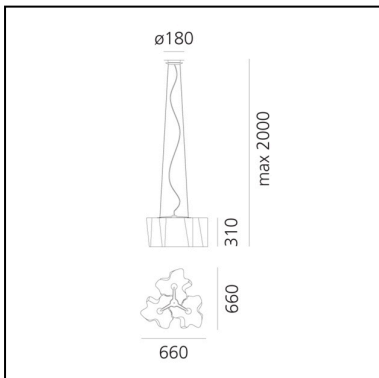

LUMINAIRE *

- Watt: **39W**
- Voltage: **220V-240V**
- Delivered lumen output: **3936lm**

* Photometric data may vary depending on the source installed.
Light measurements are provided in relative form and technical lighting calculations may be updated according to the effective source used.

Notes

Available in four sizes and in four configurations: single, on line, 3x120° and 4x90°. Its modular shape lends itself to the creation and realisation of customized compositions, supplied as special project.

DESCRIPTION

The hand-made blown glass diffuser defines a soft, irregular volume, shaped by curves that generate a game of positives and negatives which make the geometric shape modular and allow the creation of standard compositions or configurations that are free to grow in space with larger custom compositions.

FEATURES

- Product Code: **0454010A**
- Colour: **Fumè**
- Installation: **Suspension**
- Material: **Blown glass, aluminium**
- Series: **Design Collection**
- Environment: **Indoor**
- Area contract: **Hospitality, null, Office**
- Emission: **Diffused And Direct**
- design by: **Michele De Lucchi, Gerhard Reichert**

DIMENSIONS

- Length: **660 mm**
- Width: **660 mm**
- Height: **310 mm**
- Base Diameter: **180 mm**
- Max Height from ceiling: **2000 mm**

SOURCES NOT INCLUDED

- Category: **LED RETROFIT**
- Number: **3**
- Watt: **12W**
- Socket: **E27**