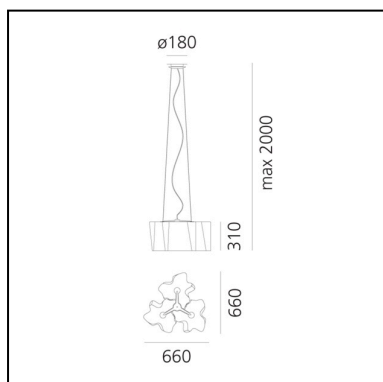

DIMENSIONS

- Length: **450 mm**
- Width: **450 mm**
- Height: **220 mm**
- Base Diameter: **180 mm**
- Max Height from ceiling: **2000 mm**

SOURCES NOT INCLUDED

- Category: **LED RETROFIT**
- Number: **3**
- Watt: **10W**
- Delivered lumen output: **1055lm**
- Socket: **E27**

DIMENSIONS

- Length: **660 mm**
- Width: **660 mm**
- Height: **310 mm**
- Base Diameter: **180 mm**
- Max Height from ceiling: **2000 mm**

SOURCES NOT INCLUDED

- Category: **LED RETROFIT**
- Number: **3**
- Watt: **12W**
- Socket: **E27**

Logico Suspension 3x120° - Silk Diffuser

Michele De Lucchi
Gerhard Reichert

IP20     Dimmerable: 

LUMINAIRE *

- Watt: **36W**
- Voltage: **220V-240V**
- Delivered lumen output: **3936lm**
- CCT: **2700K**
- Efficiency: **86%**
- Efficacy: **109.33lm/W**
- CRI: **80**