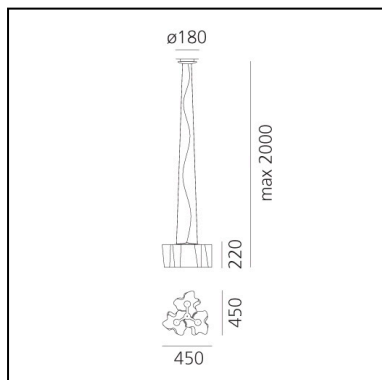

Logico Mini Suspension 3x120° - Silk Diffuser

Michele De Lucchi
Gerhard Reichert

IP20      Dimmerable: 

LUMINAIRE *

- Watt: **31,5W**
- Voltage: **220V-240V**
- Delivered lumen output: **2906lm**
- Efficiency: **92%**
- Efficacy: **93.74lm/W**
- CRI: **80**

DIMENSIONS

- Length: **450 mm**
- Width: **450 mm**
- Height: **220 mm**
- Base Diameter: **180 mm**
- Max Height from ceiling: **2000 mm**

SOURCES NOT INCLUDED

- Category: **LED RETROFIT**
- Number: **3**
- Watt: **10W**
- Delivered lumen output: **1055lm**
- Socket: **E27**

DIMENSIONS

- Length: **660 mm**
- Width: **660 mm**
- Height: **310 mm**
- Base Diameter: **180 mm**
- Max Height from ceiling: **2000 mm**

SOURCES NOT INCLUDED

- Category: **LED RETROFIT**
- Number: **3**
- Watt: **12W**
- Socket: **E27**