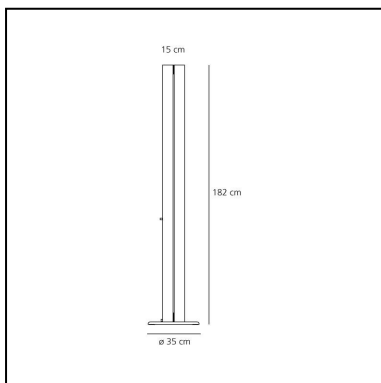

LUMINAIRE

- Watt: **45W**
- Voltage: **220V-240V**
- Delivered lumen output: **3697lm**
- CCT: **3000K**
- Efficiency: **93%**
- Efficacy: **82.16lm/W**
- CRI: **90**
- Dimmer Typology: **Touch Dimmer**

DESCRIPTION

Pure design highlights the indirect light emitted. The elementary appeal and verticality are emphasised by the front grooves.

FEATURES

- Product Code: **A016000**
- Colour: **Polished aluminium**
- Installation: **Floor**
- Material: **Steel and technopolymer base, extruded aluminum lamp body, aluminum reflector.**
- Series: **Design Collection**
- Environment: **Indoor**
- Area contract: **All projects**
- Emission: **Indirect**
- design by: **Gianfranco Frattini**

DIMENSIONS

- Width: **150 mm**
- Height: **1820 mm**
- Base Diameter: **350 mm**
- Impact Resistance: **N/D**
- Glow Wire Test: **650°**

SOURCES INCLUDED