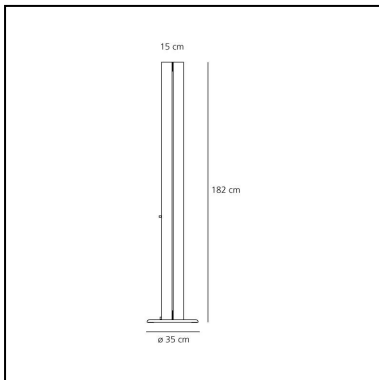

LUMINAIRE

- Watt: **45W**
- Voltage: **220V-240V**
- Delivered lumen output: **3697lm**
- CCT: **3000K**
- Efficiency: **93%**
- Efficacy: **82.16lm/W**
- CRI: **90**
- Dimmer Typology: **Touch Dimmer**

DESCRIPTION

Pure design highlights the indirect light emitted. The elementary appeal and verticality are emphasised by the front grooves.

FEATURES

- Product Code: **A016050**
- Colour: **Polished black**
- Installation: **Floor**
- Material: **Steel and technopolymer base, extruded aluminum lamp body, aluminum reflector.**
- Series: **Design Collection**
- Environment: **Indoor**
- Area contract: **All projects**
- Emission: **Indirect**
- design by: **Gianfranco Frattini**

DIMENSIONS

- Width: **150 mm**
- Height: **1820 mm**
- Base Diameter: **350 mm**
- Impact Resistance: **N/D**
- Glow Wire Test: **650°**

SOURCES INCLUDED

- Category: **Led**
- Number: **1**
- Watt: **36.55W**
- Delivered lumen output: **4007lm**
- Color temperature (K): **3000K**
- CRI: **90**
- Color Tolerance: **MacAdam 2SDCM**
- Efficacy: **110lm/W**
- Service Life: **50000-L70**