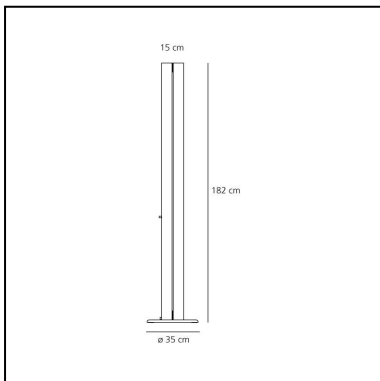

LUMINAIRE

- Watt: **45W**
- Voltage: **220V-240V**
- Delivered lumen output: **3480lm**
- CCT: **2700K**
- Efficiency: **93%**
- Efficacy: **77.33lm/W**
- CRI: **90**
- Dimmer Typology: **Touch Dimmer**

DESCRIPTION

Pure design highlights the indirect light emitted. The elementary appeal and verticality are emphasised by the front grooves.

FEATURES

- Product Code: **A0160W00**
- Colour: **Polished aluminium**
- Installation: **Floor**
- Material: **Steel and technopolymer base, extruded aluminum lamp body, aluminum reflector.**
- Series: **Design Collection**
- Environment: **Indoor**
- Area contract: **All projects**
- Emission: **Indirect**
- design by: **Gianfranco Frattini**

DIMENSIONS

- Width: **150 mm**
- Height: **1820 mm**
- Base Diameter: **350 mm**
- Impact Resistance: **N/D**
- Glow Wire Test: **650°**

SOURCES INCLUDED