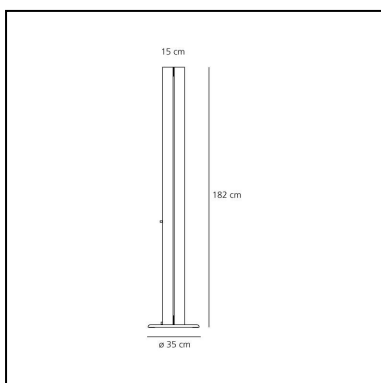

LUMINAIRE

- Watt: **45W**
- Voltage: **220V-240V**
- Delivered lumen output: **3480lm**
- CCT: **2700K**
- Efficiency: **93%**
- Efficacy: **77.33lm/W**
- CRI: **90**
- Dimmer Typology: **Touch Dimmer**

DESCRIPTION

Pure design highlights the indirect light emitted. The elementary appeal and verticality are emphasised by the front grooves.

FEATURES

- Product Code: **A0160W50**
- Colour: **Polished black**
- Installation: **Floor**
- Material: **Steel and technopolymer base, extruded aluminum lamp body, aluminum reflector.**
- Series: **Design Collection**
- Environment: **Indoor**
- Area contract: **All projects**
- Emission: **Indirect**
- design by: **Gianfranco Frattini**

DIMENSIONS

- Width: **150 mm**
- Height: **1820 mm**
- Base Diameter: **350 mm**
- Impact Resistance: **N/D**
- Glow Wire Test: **650°**

SOURCES INCLUDED

- Category: **Led**
- Number: **1**
- Watt: **36.36W**
- Delivered lumen output: **3646lm**
- Color temperature (K): **2700K**
- CRI: **90**
- Color Tolerance: **MacAdam 2SDCM**
- Efficacy: **100lm/W**
- Service Life: **50000-L70**