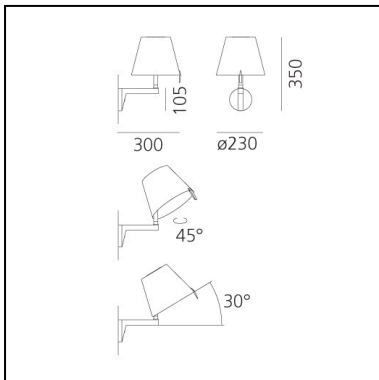

LUMINAIRE *

- Watt: **5W**
- Voltage: **220V-240V**
- Delivered lumen output: **349lm**
- Efficiency: **74%**
- Efficacy: **69.81lm/W**
- CRI: **80**

* Photometric data may vary depending on the source installed.
Light measurements are provided in relative form and technical lighting calculations may be updated according to the effective source used.

Notes

Adjustable diffuser into two different positions.

DESCRIPTION

Simple and elegant with its traditional look, it adds functionality thanks to the movable diffuser that can be tilted and rotated to direct the light and the switch on the arm of the frame.

FEATURES

- Product Code: **0720020A**
- Colour: **Ecrù**
- Installation: **Wall**
- Material: **Aluminum lamp body, silk satin diffuser with technopolymer frame**
- Series: **Design Collection**
- Environment: **Indoor**
- Area contract: **Hospitality, Residential**
- Emission: **Dual Emission**
- design by: **Adrien Gardère**

DIMENSIONS

- Width: **300 mm**
- Height: **350 mm**
- Diameter: **230 mm**
- Base Diameter: **105 mm**
- Inclination: **30**
- Rotation: **45°**
- Glow Wire Test: **650°**

SOURCES NOT INCLUDED

- Category: **LED RETROFIT**
- Number: **1**
- Watt: **6W**
- Socket: **E14**