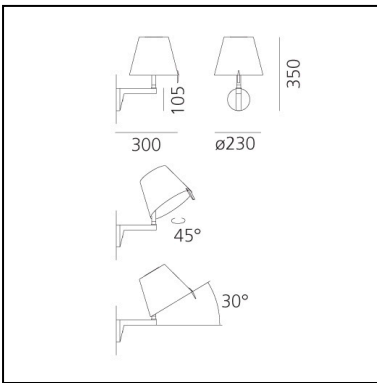

LUMINAIRE *

- Watt: **5W**
- Voltage: **220V-240V**
- Delivered lumen output: **349lm**
- Efficiency: **74%**
- Efficacy: **69.81lm/W**
- CRI: **80**

* Photometric data may vary depending on the source installed.
Light measurements are provided in relative form and technical lighting calculations may be updated according to the effective source used.

Notes

Adjustable diffuser into two different positions.

DESCRIPTION

Simple and elegant with its traditional look, it adds functionality thanks to the movable diffuser that can be tilted and rotated to direct the light and the switch on the arm of the frame.

FEATURES

- Product Code: **0720010A**
- Colour: **Grey**
- Installation: **Wall**
- Material: **Aluminum lamp body, silk satin diffuser with technopolymer frame**
- Series: **Design Collection**
- Environment: **Indoor**
- Area contract: **Hospitality, Residential**
- Emission: **Dual Emission**
- design by: **Adrien Gardère**

DIMENSIONS

- Width: **300 mm**
- Height: **350 mm**
- Diameter: **230 mm**
- Base Diameter: **105 mm**
- Inclination: **30**
- Rotation: **45°**
- Glow Wire Test: **650°**

SOURCES NOT INCLUDED

- Category: **LED RETROFIT**
- Number: **1**
- Watt: **6W**
- Socket: **E14**