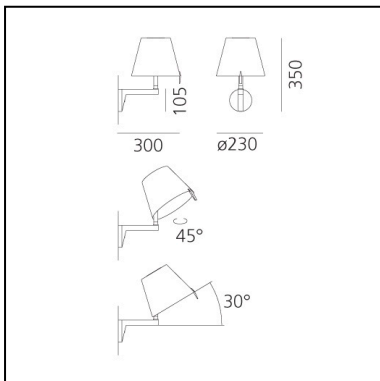

LUMINAIRE *

- Watt: **5W**
- Voltage: **220V-240V**
- Delivered lumen output: **349lm**
- Efficiency: **74%**
- Efficacy: **69.81lm/W**
- CRI: **80**

* Photometric data may vary depending on the source installed. Light measurements are provided in relative form and technical lighting calculations may be updated according to the effective source used.

Notes

Adjustable diffuser into two different positions. With on-off switch on body Imp.

DESCRIPTION

Simple and elegant with its traditional look, it adds functionality thanks to the movable diffuser that can be tilted and rotated to direct the light and the switch on the arm of the frame.

FEATURES

- Product Code: **0721020A**
- Colour: **Ecrù**
- Installation: **Wall**
- Material: **Aluminum lamp body, silk satin diffuser with technopolymer frame**
- Series: **Design Collection**
- Environment: **Indoor**
- Area contract: **Hospitality, Residential**
- Emission: **Dual Emission**
- design by: **Adrien Gardère**

DIMENSIONS

- Width: **300 mm**
- Height: **350 mm**
- Diameter: **230 mm**
- Base Diameter: **105 mm**
- Inclination: **30**
- Rotation: **45°**
- Glow Wire Test: **650°**

SOURCES NOT INCLUDED

- Category: **LED RETROFIT**
- Number: **1**
- Watt: **6W**
- Socket: **E14**