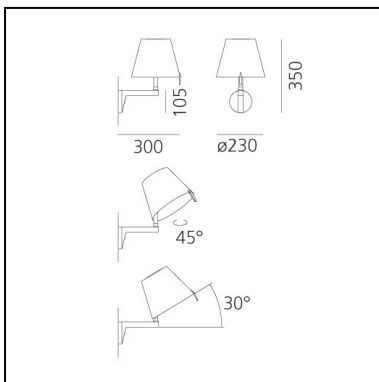

LUMINAIRE *

- Watt: **5W**
- Voltage: **220V-240V**
- Delivered lumen output: **349lm**
- Efficiency: **74%**
- Efficacy: **69.81lm/W**
- CRI: **80**

* Photometric data may vary depending on the source installed. Light measurements are provided in relative form and technical lighting calculations may be updated according to the effective source used.

Notes

Adjustable diffuser into two different positions. With on-off switch on body Imp.

DESCRIPTION

Simple and elegant with its traditional look, it adds functionality thanks to the movable diffuser that can be tilted and rotated to direct the light and the switch on the arm of the frame.

FEATURES

- Product Code: **0721010A**
- Colour: **Grey**
- Installation: **Wall**
- Material: **Aluminum lamp body, silk satin diffuser with technopolymer frame**
- Series: **Design Collection**
- Environment: **Indoor**
- Area contract: **Hospitality, Residential**
- Emission: **Dual Emission**
- design by: **Adrien Gardère**

DIMENSIONS

- Width: **300 mm**
- Height: **350 mm**
- Diameter: **230 mm**
- Base Diameter: **105 mm**
- Inclination: **30**
- Rotation: **45°**
- Glow Wire Test: **650°**

SOURCES NOT INCLUDED

- Category: **LED RETROFIT**
- Number: **1**
- Watt: **6W**
- Socket: **E14**