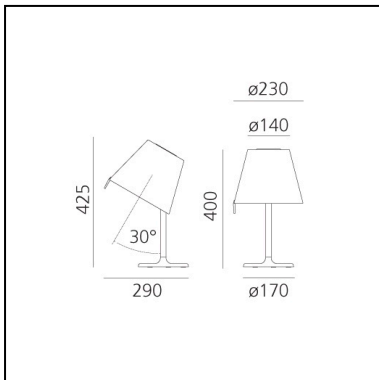

LUMINAIRE *

- Watt: **5W**
- Voltage: **220V-240V**
- Delivered lumen output: **349lm**
- Efficiency: **74%**
- Efficacy: **69.81lm/W**
- CRI: **80**

* Photometric data may vary depending on the source installed.
Light measurements are provided in relative form and technical lighting calculations may be updated according to the effective source used.

Notes

Adjustable diffuser into two positions.

DESCRIPTION

Simple and elegant with its traditional look, it adds functionality thanks to the movable diffuser that can be tilted and rotated to direct the light and the switch on the arm of the frame.

FEATURES

- Product Code: **0710020A**
- Colour: **Ecrù**
- Installation: **Table**
- Material: **Base in painted zamac, painted aluminum stem, diffuser in silk satin fabric on a technopolymer frame**
- Series: **Design Collection**
- Environment: **Indoor**
- Area contract: **Hospitality, Residential**
- Emission: **Diffused And Direct, indirect**
- design by: **Adrien Gardère**

DIMENSIONS

- Height: **400 mm**
- Diameter: **230 mm**
- Base Diameter: **170 mm**
- Max Extension Height: **425 mm**
- Inclination: **30**
- Impact Resistance: **N/D**
- Glow Wire Test: **650°**

SOURCES NOT INCLUDED

- Category: **LED RETROFIT**
- Number: **1**
- Watt: **6W**
- Socket: **E14**