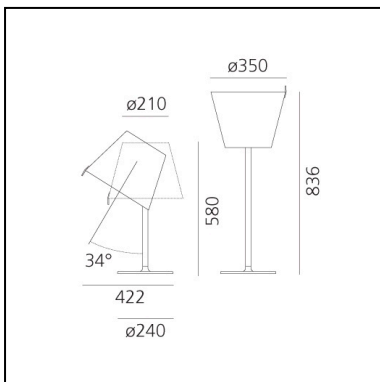

LUMINAIRE *

- Watt: **34W**
- Voltage: **220V-240V**
- Delivered lumen output: **2279lm**
- Efficiency: **58%**
- Efficacy: **67.03lm/W**
- CRI: **80**

* Photometric data may vary depending on the source installed. Light measurements are provided in relative form and technical lighting calculations may be updated according to the effective source used.

Notes

Adjustable diffuser into three different positions.

DESCRIPTION

Simple and elegant with its traditional look, it adds functionality thanks to the movable diffuser that can be tilted and rotated to direct the light and the switch on the arm of the frame.

FEATURES

- Product Code: **0315020A**
- Colour: **Ecrù**
- Installation: **Table**
- Material: **Base in painted zamac, painted aluminum stem, diffuser in silk satin fabric on a technopolymer frame**
- Series: **Design Collection**
- Environment: **Indoor**
- Area contract: **Hospitality, Residential**
- Emission: **Diffused And Direct, indirect**
- design by: **Adrien Gardère**

DIMENSIONS

- Height: **580 mm**
- Diameter: **350 mm**
- Base Diameter: **240 mm**
- Max Extension Height: **836 mm**
- Impact Resistance: **N/D**
- Glow Wire Test: **650°**

SOURCES NOT INCLUDED

- Category: **LED RETROFIT**
- Number: **2**
- Watt: **17W**
- Socket: **E27**