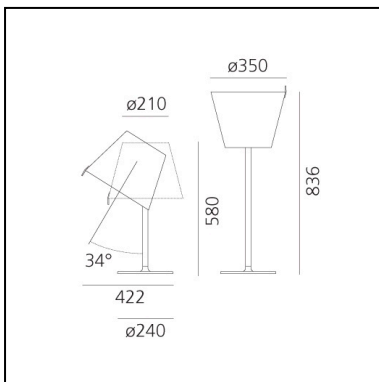

LUMINAIRE *

- Watt: **34W**
- Voltage: **220V-240V**
- Delivered lumen output: **2279lm**
- Efficiency: **58%**
- Efficacy: **67.03lm/W**
- CRI: **80**

* Photometric data may vary depending on the source installed. Light measurements are provided in relative form and technical lighting calculations may be updated according to the effective source used.

Notes

Adjustable diffuser into three different positions.

DESCRIPTION

Simple and elegant with its traditional look, it adds functionality thanks to the movable diffuser that can be tilted and rotated to direct the light and the switch on the arm of the frame.

FEATURES

- Product Code: **0315010A**
- Colour: **Grey**
- Installation: **Table**
- Material: **Base in painted zamac, painted aluminum stem, diffuser in silk satin fabric on a technopolymer frame**
- Series: **Design Collection**
- Environment: **Indoor**
- Area contract: **Hospitality, Residential**
- Emission: **Diffused And Direct, indirect**
- design by: **Adrien Gardère**

DIMENSIONS

- Height: **580 mm**
- Diameter: **350 mm**
- Base Diameter: **240 mm**
- Max Extension Height: **836 mm**
- Impact Resistance: **N/D**
- Glow Wire Test: **650°**

SOURCES NOT INCLUDED

- Category: **LED RETROFIT**
- Number: **2**
- Watt: **17W**
- Socket: **E27**