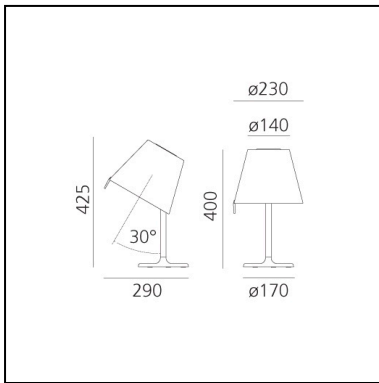

LUMINAIRE *

- Watt: **5W**
- Voltage: **220V-240V**
- Delivered lumen output: **349lm**
- Efficiency: **74%**
- Efficacy: **69.81lm/W**
- CRI: **80**

* Photometric data may vary depending on the source installed.
Light measurements are provided in relative form and technical lighting calculations may be updated according to the effective source used.

Notes

Adjustable diffuser into two positions.

DESCRIPTION

Simple and elegant with its traditional look, it adds functionality thanks to the movable diffuser that can be tilted and rotated to direct the light and the switch on the arm of the frame.

FEATURES

- Product Code: **0710010A**
- Colour: **Grey**
- Installation: **Table**
- Material: **Base in painted zamac, painted aluminum stem, diffuser in silk satin fabric on a technopolymer frame**
- Series: **Design Collection**
- Environment: **Indoor**
- Area contract: **Hospitality, Residential**
- Emission: **Diffused And Direct, indirect**
- design by: **Adrien Gardère**

DIMENSIONS

- Height: **400 mm**
- Diameter: **230 mm**
- Base Diameter: **170 mm**
- Max Extension Height: **425 mm**
- Inclination: **30**
- Impact Resistance: **N/D**
- Glow Wire Test: **650°**

SOURCES NOT INCLUDED

- Category: **LED RETROFIT**
- Number: **1**
- Watt: **6W**
- Socket: **E14**