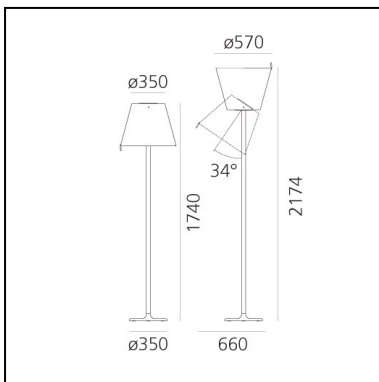

LUMINAIRE *

- Watt: **42W**
- Voltage: **220V-240V**
- Delivered lumen output: **3043lm**
- Efficiency: **62%**
- Efficacy: **72.45lm/W**
- CRI: **80**

* Photometric data may vary depending on the source installed.
Light measurements are provided in relative form and technical lighting calculations may be updated according to the effective source used.

Notes

With dimmer. Adjustable diffuser into three different positions.

DESCRIPTION

Simple and elegant with its traditional look with the added surprise of a movable diffuser. The latter can be tilted to adjust the light for reading or turned upside down for indirect ambient lighting.

FEATURES

- Product Code: **0577010A**
- Colour: **Grey**
- Installation: **Floor**
- Material: **Base in painted zamac, painted aluminum stem, diffuser in silk satin fabric on a technopolymer frame**
- Series: **Design Collection**
- Environment: **Indoor**
- Area contract: **Hospitality, Residential**
- Emission: **Direct, Diffused Adjustable, indirect**
- design by: **Adrien Gardère**

DIMENSIONS

- Height: **1740 mm**
- Diameter: **570 mm**
- Base Diameter: **350 mm**
- Max Extension Height: **2170 mm**
- Inclination: **34**
- Impact Resistance: **N/D**
- Glow Wire Test: **650°**

SOURCES NOT INCLUDED

- Category: **LED RETROFIT**
- Number: **2**
- Watt: **21W**