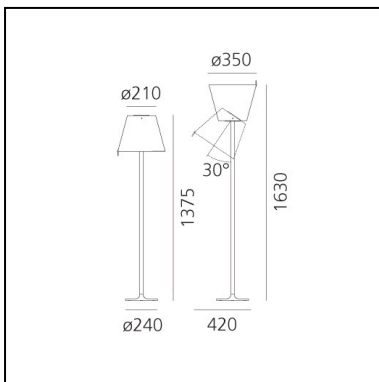

LUMINAIRE *

- Watt: **34W**
- Voltage: **220V-240V**
- Delivered lumen output: **2279lm**
- Efficiency: **58%**
- Efficacy: **67.03lm/W**
- CRI: **80**

* Photometric data may vary depending on the source installed.
Light measurements are provided in relative form and technical lighting calculations may be updated according to the effective source used.

Notes

Adjustable diffuser into three different positions.

DESCRIPTION

Simple and elegant with its traditional look with the added surprise of a movable diffuser. The latter can be tilted to adjust the light for reading or turned upside down for indirect ambient lighting.

FEATURES

- Product Code: **0123020A**
- Colour: **Ecrù**
- Installation: **Floor**
- Material: **Base in painted zamac, painted aluminum stem, diffuser in silk satin fabric on a technopolymer frame**
- Series: **Design Collection**
- Environment: **Indoor**
- Area contract: **Hospitality, Residential**
- Emission: **Direct, Diffused Adjustable, indirect**
- design by: **Adrien Gardère**

DIMENSIONS

- Height: **1370 mm**
- Diameter: **350 mm**
- Base Diameter: **240 mm**
- Max Extension Height: **1630 mm**
- Inclination: **30**
- Impact Resistance: **N/D**
- Glow Wire Test: **650°**

SOURCES NOT INCLUDED

- Category: **LED RETROFIT**
- Number: **2**
- Watt: **17W**