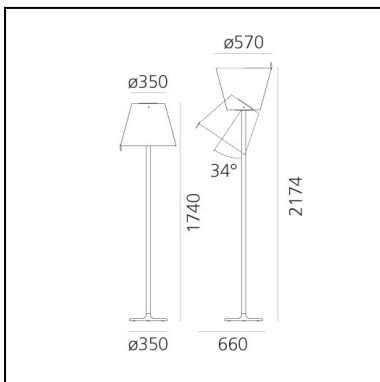

LUMINAIRE *

- Watt: **42W**
- Voltage: **220V-240V**
- Delivered lumen output: **3043lm**
- Efficiency: **62%**
- Efficacy: **72.45lm/W**
- CRI: **80**

* Photometric data may vary depending on the source installed.
Light measurements are provided in relative form and technical lighting calculations may be updated according to the effective source used.

Notes

With dimmer. Adjustable diffuser into three different positions.

DESCRIPTION

Simple and elegant with its traditional look with the added surprise of a movable diffuser. The latter can be tilted to adjust the light for reading or turned upside down for indirect ambient lighting.

FEATURES

- Product Code: **0577020A**
- Colour: **Ecrù**
- Installation: **Floor**
- Material: **Base in painted zamac, painted aluminum stem, diffuser in silk satin fabric on a technopolymer frame**
- Series: **Design Collection**
- Environment: **Indoor**
- Area contract: **Hospitality, Residential**
- Emission: **Direct, Diffused Adjustable, indirect**
- design by: **Adrien Gardère**

DIMENSIONS

- Height: **1740 mm**
- Diameter: **570 mm**
- Base Diameter: **350 mm**
- Max Extension Height: **2170 mm**
- Inclination: **34**
- Impact Resistance: **N/D**
- Glow Wire Test: **650°**

SOURCES NOT INCLUDED

- Category: **LED RETROFIT**
- Number: **2**
- Watt: **21W**