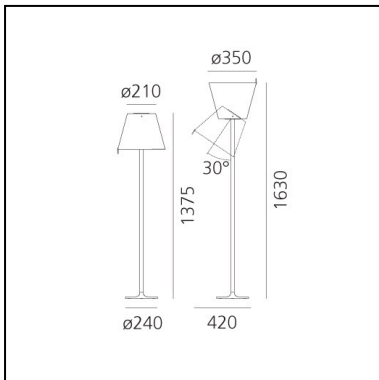

LUMINAIRE *

- Watt: **34W**
- Voltage: **220V-240V**
- Delivered lumen output: **2279lm**
- Efficiency: **58%**
- Efficacy: **67.03lm/W**
- CRI: **80**

* Photometric data may vary depending on the source installed.
Light measurements are provided in relative form and technical lighting calculations may be updated according to the effective source used.

Notes

Adjustable diffuser into three different positions.

DESCRIPTION

Simple and elegant with its traditional look with the added surprise of a movable diffuser. The latter can be tilted to adjust the light for reading or turned upside down for indirect ambient lighting.

FEATURES

- Product Code: **0123010A**
- Colour: **Grey**
- Installation: **Floor**
- Material: **Base in painted zamac, painted aluminum stem, diffuser in silk satin fabric on a technopolymer frame**
- Series: **Design Collection**
- Environment: **Indoor**
- Area contract: **Hospitality, Residential**
- Emission: **Direct, Diffused Adjustable, indirect**
- design by: **Adrien Gardère**

DIMENSIONS

- Height: **1370 mm**
- Diameter: **350 mm**
- Base Diameter: **240 mm**
- Max Extension Height: **1630 mm**
- Inclination: **30**
- Impact Resistance: **N/D**
- Glow Wire Test: **650°**

SOURCES NOT INCLUDED

- Category: **LED RETROFIT**
- Number: **2**
- Watt: **17W**