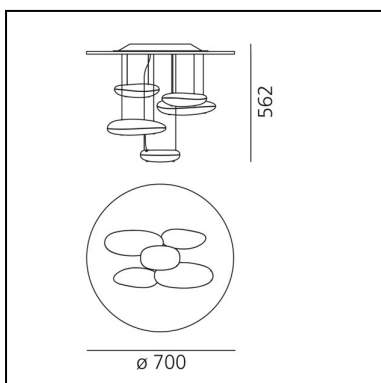

LUMINAIRE

- Watt: **29W**
- Voltage: **220V-240V**
- Delivered lumen output: **1447lm**
- CCT: **2700K**
- Efficiency: **54%**
- Efficacy: **49.90lm/W**
- CRI: **90**
- Dimmable Typology: **Push**

DESCRIPTION

A series of large pebbles floating under an aluminum disc are reflected in the disc itself and in one another, ping-ponging the light between their smooth biomorphic surfaces. During the day, it is a sculpture which reflects the dynamics of natural light and the movement of the people around it.

FEATURES

- Product Code: **1476W10A**
- Colour: **Polished chrome**
- Installation: **Ceiling**
- Material: **Stainless steel reflective frame, aluminum lighting bodies**
- Series: **Design Collection, Hydro**
- Environment: **Indoor**
- Area contract: **Hospitality, Office, Residential**
- Emission: **Indirect**
- design by: **Ross Lovegrove**

DIMENSIONS

- Height: **562 mm**
- Diameter: **700 mm**
- Glow Wire Test: **650°**

SOURCES INCLUDED

- Category: **Led**
- Number: **1**
- Watt: **29W**
- Color temperature (K): **2700K**
- CRI: **90**
- Color Tolerance: **MacAdam 2SDCM**