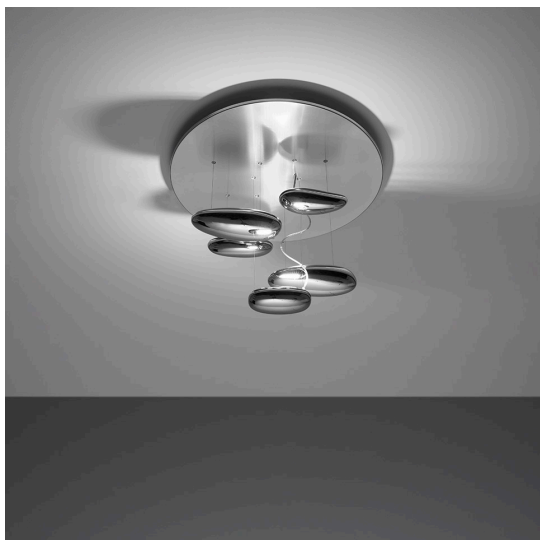

Mercury Mini Ceiling LED 3000K

Ross Lovegrove

IP20 Dimmerable: + -