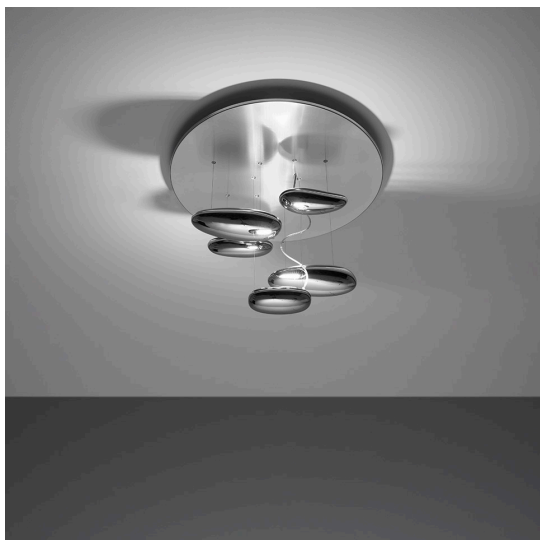

# Mercury Mini Ceiling LED 2700K

Ross Lovegrove

IP20     Dimmerable: +  -

## DESCRIPTION

A series of large pebbles floating under an aluminum disc are reflected in the disc itself and in one another, ping-ponging the light between their smooth biomorphic surfaces. During the day, it is a sculpture which reflects the dynamics of natural light and the movement of the people around it.

## FEATURES

- Product Code: **1476W10A**
- Colour: **Polished chrome**
- Installation: **Ceiling**
- Material: **Stainless steel reflective frame, aluminum lighting bodies**
- Series: **Design Collection, Hydro**
- Environment: **Indoor**
- Area contract: **Hospitality, Office, Residential**
- Emission: **Indirect**
- design by: **Ross Lovegrove**