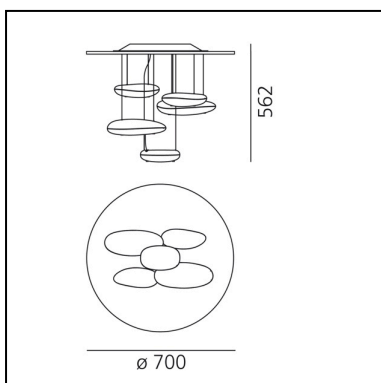

LUMINAIRE

- Watt: **29W**
- Voltage: **220V-240V**
- Delivered lumen output: **1547lm**
- CCT: **3000K**
- Efficiency: **54%**
- Efficacy: **53.34lm/W**
- CRI: **90**
- Dimmable Typology: **Push**

DESCRIPTION

A series of large pebbles floating under an aluminum disc are reflected in the disc itself and in one another, ping-ponging the light between their smooth biomorphic surfaces. During the day, it is a sculpture which reflects the dynamics of natural light and the movement of the people around it.

FEATURES

- Product Code: **1476110A**
- Colour: **Polished chrome**
- Installation: **Ceiling**
- Material: **Stainless steel reflective frame, aluminum lighting bodies**
- Series: **Design Collection, Hydro**
- Environment: **Indoor**
- Area contract: **Hospitality, Office, Residential**
- Emission: **Indirect**
- design by: **Ross Lovegrove**

DIMENSIONS

- Height: **562 mm**
- Diameter: **700 mm**
- Glow Wire Test: **650°**

SOURCES INCLUDED

- Category: **Led**
- Number: **1**
- Watt: **29W**
- Delivered lumen output: **4230lm**
- Color temperature (K): **3000K**
- CRI: **90**
- Color Tolerance: **MacAdam 2SDCM**