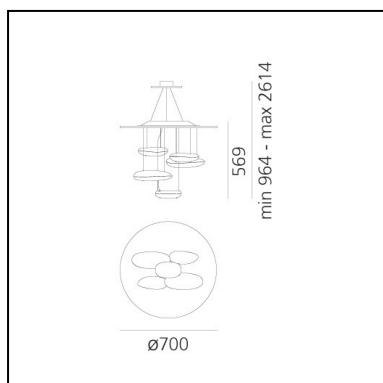

FEATURES

- Product Code: **1477W10A**
- Colour: **Polished chrome**
- Installation: **Suspension**
- Material: **Stainless steel reflective frame, aluminum lighting bodies**
- Series: **Design Collection, Hydro**
- Environment: **Indoor**
- Area contract: **Hospitality, Office, Residential**
- Emission: **Indirect**
- design by: **Ross Lovegrove**

DIMENSIONS

- Height: **562 mm**
- Diameter: **700 mm**
- Max Height from ceiling: **2000 mm**

SOURCES INCLUDED

- Category: **Led**
- Number: **1**
- Watt: **29W**
- Color temperature (K): **2700K**
- CRI: **90**
- Color Tolerance: **MacAdam 2SDCM**

Mercury Mini Suspension LED 3000K

Ross Lovegrove

IP20     Dimmerable: +  -

LUMINAIRE

- Watt: **29W**
- Voltage: **220V-240V**
- Delivered lumen output: **1547lm**
- CCT: **3000K**
- Efficiency: **54%**
- Efficacy: **53.34lm/W**
- CRI: **90**
- Dimmable Typology: **Push**

DIMENSIONS

- Height: **562 mm**
- Diameter: **700 mm**
- Max Height from ceiling: **2000 mm**

SOURCES INCLUDED

- Category: **Led**
- Number: **1**
- Watt: **29W**
- Delivered lumen output: **4230lm**
- Color temperature (K): **3000K**
- CRI: **90**
- Color Tolerance: **MacAdam 2SDCM**