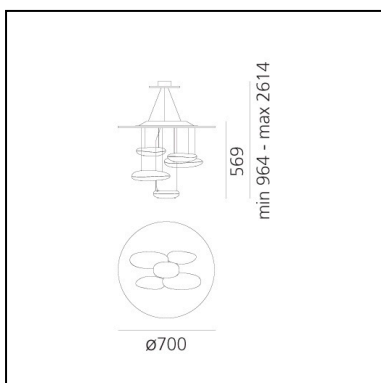

Mercury Mini Suspension LED 2700K

Ross Lovegrove

IP20   Dimmerable: +  -

LUMINAIRE

- Watt: **29W**
- Voltage: **220V-240V**
- Delivered lumen output: **1447lm**
- CCT: **2700K**
- Efficiency: **54%**
- Efficacy: **49.90lm/W**
- CRI: **90**
- Dimmable Typology: **Push**

FEATURES

- Product Code: **1477W10A**
- Colour: **Polished chrome**
- Installation: **Suspension**
- Material: **Stainless steel reflective frame, aluminum lighting bodies**
- Series: **Design Collection, Hydro**
- Environment: **Indoor**
- Area contract: **Hospitality, Office, Residential**
- Emission: **Indirect**
- design by: **Ross Lovegrove**

DIMENSIONS

- Height: **562 mm**
- Diameter: **700 mm**
- Max Height from ceiling: **2000 mm**

SOURCES INCLUDED

- Category: **Led**
- Number: **1**
- Watt: **29W**
- Color temperature (K): **2700K**
- CRI: **90**
- Color Tolerance: **MacAdam 2SDCM**

DIMENSIONS

- Height: **562 mm**
- Diameter: **700 mm**
- Max Height from ceiling: **2000 mm**

SOURCES INCLUDED

- Category: **Led**
- Number: **1**
- Watt: **29W**
- Delivered lumen output: **4230lm**
- Color temperature (K): **3000K**
- CRI: **90**
- Color Tolerance: **MacAdam 2SDCM**