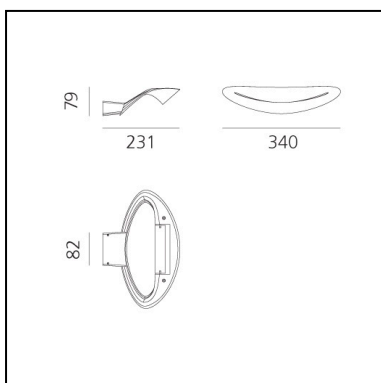

LUMINAIRE

- Watt: **28W**
- Voltage: **220V-240V**
- Delivered lumen output: **2450lm**
- CCT: **2700K**
- Efficiency: **93%**
- Efficacy: **87.50lm/W**
- CRI: **90**
- Dimmable Typology: **Push**

Notes

Lamp included.

DESCRIPTION

The sinuous and light ribbon geometry of the body conceals the source and reflects the light primarily upwards but also downwards, opening up the beam into the room.

FEATURES

- Product Code: **0918W10A**
- Colour: **White**
- Installation: **Wall**
- Material: **Aluminium**
- Series: **Design Collection**
- Environment: **Indoor**
- Area contract: **Hospitality, Residential**
- Emission: **Indirect**
- design by: **Eric Solè**

DIMENSIONS

- Length: **340 mm**
- Width: **231 mm**
- Height: **79 mm**
- Base Width: **82 mm**
- Glow Wire Test: **850°**

SOURCES INCLUDED

- Category: **Led**
- Number: **1**
- Watt: **28W**
- Delivered lumen output: **2990lm**
- Color temperature (K): **2700K**
- CRI: **90**
- Color Tolerance: **MacAdam 2SDCM**