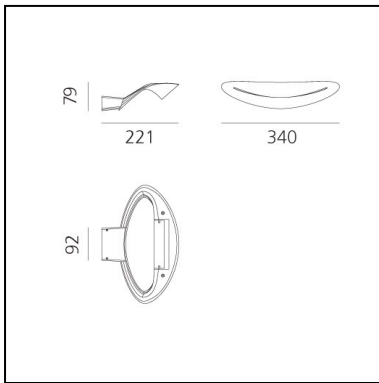

LUMINAIRE *

– Watt: **11W**

– Voltage: **220V-240V** depending on the source installed.
* Light measurements are provided in relative form and technical lighting calculations may be updated according to the effective source used.

DESCRIPTION

The sinuous and light ribbon geometry of the body conceals the source and reflects the light primarily upwards but also downwards, opening up the beam into the room.

FEATURES

- Product Code: **0916010A**
- Colour: **White**
- Installation: **Wall**
- Material: **Aluminium**
- Series: **Design Collection**
- Environment: **Indoor**
- Area contract: **Hospitality, Residential**
- Emission: **Indirect**
- design by: **Eric Solè**

DIMENSIONS

- Length: **340 mm**
- Width: **221 mm**
- Height: **79 mm**
- Base Width: **82 mm**

SOURCES NOT INCLUDED

- Category: **LED RETROFIT**
- Number: **1**
- Watt: **11W**
- Socket: **R7s**