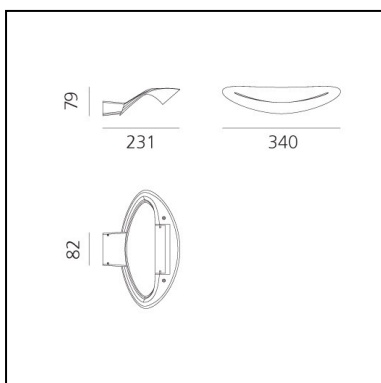

LUMINAIRE

- Watt: **28W**
- Voltage: **220V-240V**
- Delivered lumen output: **2450lm**
- CCT: **2700K**
- Efficiency: **93%**
- Efficacy: **87.50lm/W**
- CRI: **90**
- Dimmable Typology: **Push**

Notes

Lamp included.

DESCRIPTION

The sinuous and light ribbon geometry of the body conceals the source and reflects the light primarily upwards but also downwards, opening up the beam into the room.

FEATURES

- Product Code: **0918W20A**
- Colour: **Polished chrome**
- Installation: **Wall**
- Material: **Aluminium**
- Series: **Design Collection**
- Environment: **Indoor**
- Area contract: **Hospitality, Residential**
- Emission: **Indirect**
- design by: **Eric Solè**

DIMENSIONS

- Length: **340 mm**
- Width: **231 mm**
- Height: **79 mm**
- Base Width: **82 mm**
- Glow Wire Test: **850°**

SOURCES INCLUDED

- Category: **Led**
- Number: **1**
- Watt: **28W**
- Delivered lumen output: **2990lm**
- Color temperature (K): **2700K**
- CRI: **90**
- Color Tolerance: **MacAdam 2SDCM**