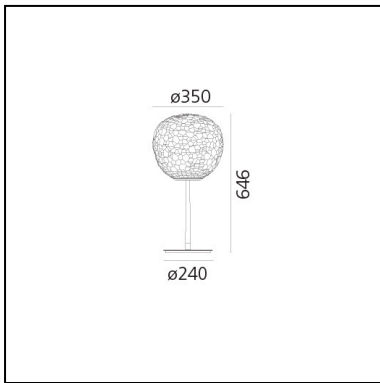

Meteorite 15 Table Stem (E14)

Pio & Tito Toso

IP20   CE

LUMINAIRE *

- Watt: **5W**
- Voltage: **220V - 240V**
- Delivered lumen output: **252lm**
- Efficiency: **54%**
- Efficacy: **50.36lm/W**

← **CR180** data may vary depending on the source installed.
Light measurements are provided in relative form and technical lighting calculations may be updated according to the effective source used.

DIMENSIONS

- Height: **320 mm**
- Diameter: **150 mm**
- Base Diameter: **120 mm**
- Glow Wire Test: **N/D°**

SOURCES NOT INCLUDED

- Category: **LED RETROFIT**
- Number: **1**
- Watt: **6W**
- Socket: **E14**

Meteorite 35 Table Stem

Pio & Tito Toso

IP20   

LUMINAIRE *

- Watt: **21W**
- Voltage: **220V - 240V**
- Delivered lumen output: **1760lm**
- Efficiency: **72%**
- Efficacy: **83.81lm/W**

* **CR180** data may vary depending on the source installed. Light measurements are provided in relative form and technical lighting calculations may be updated according to the effective source used.

DIMENSIONS

- Height: **646 mm**
- Diameter: **350 mm**
- Base Diameter: **240 mm**
- Glow Wire Test: **850°**

SOURCES NOT INCLUDED

- Category: **LED RETROFIT**
- Number: **1**
- Watt: **12W**
- Socket: **E27**