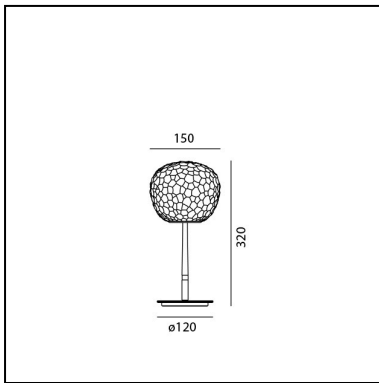

Meteorite 15 Table Stem (E14)

Pio & Tito Toso

IP20   CE

LUMINAIRE *

- Watt: **5W**
- Voltage: **220V - 240V**
- Delivered lumen output: **252lm**
- Efficiency: **54%**
- Efficacy: **50.36lm/W**

← **CR180** data may vary depending on the source installed.
Light measurements are provided in relative form and technical lighting calculations may be updated according to the effective source used.

DIMENSIONS

- Height: **320 mm**
- Diameter: **150 mm**
- Base Diameter: **120 mm**
- Glow Wire Test: **N/D°**

SOURCES NOT INCLUDED

- Category: **LED RETROFIT**
- Number: **1**
- Watt: **6W**
- Socket: **E14**

Meteorite 35 Table Stem

Pio & Tito Toso

IP20   

LUMINAIRE *

- Watt: **21W**
- Voltage: **220V - 240V**
- Delivered lumen output: **1760lm**
- Efficiency: **72%**
- Efficacy: **83.81lm/W**

* **CR180** data may vary depending on the source installed. Light measurements are provided in relative form and technical lighting calculations may be updated according to the effective source used.

DIMENSIONS

- Height: **646 mm**
- Diameter: **350 mm**
- Base Diameter: **240 mm**
- Glow Wire Test: **850°**

SOURCES NOT INCLUDED

- Category: **LED RETROFIT**
- Number: **1**
- Watt: **12W**
- Socket: **E27**