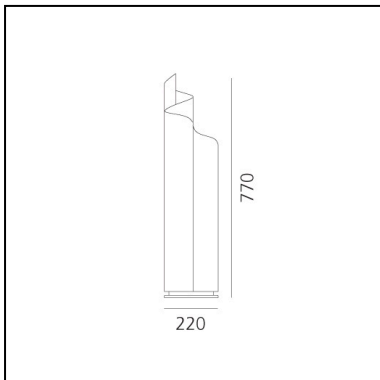

## LUMINAIRE \*

- Watt: **27W**
- Voltage: **220V-240V**

– Delivered lumen output: **2130lm**  
\* Delivered lumen output is relative to the light source installed.  
Light measurements are provided in relative form and technical lighting calculations may be updated according to the effective source used.

## FEATURES

- Product Code: **0055010A**
- Colour: **White**
- Installation: **Table**
- Material: **Methacrylate, aluminium**
- Series: **Design Collection**
- Environment: **Indoor**
- Emission: **Diffused And Filtered**
- design by: **Vico Magistretti**

## DIMENSIONS

- Height: **770 mm**
- Diameter: **220 mm**
- Impact Resistance: **N.D.**
- Glow Wire Test: **N.D.°**

## SOURCES NOT INCLUDED

- Category: **LED RETROFIT**
- Number: **3**
- Watt: **9W**
- Delivered lumen output: **806lm**
- Socket: **E27**