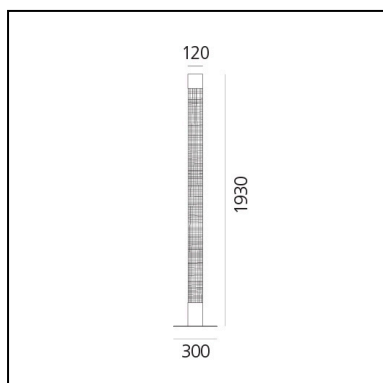

Mimesi 3000K - App Compatible

Carlotta de Bevilacqua

IP20   Dimmerable: +  - 

LUMINAIRE

- Watt: **42W**
- Voltage: **220/240V**
- Delivered lumen output: **3733lm**
- CCT: **3000K**
- Efficiency: **82%**
- Efficacy: **88.89lm/W**
- CRI: **90**
- Dimmable Typology: **APP**

DIMENSIONS

- Length: **120 mm**
- Width: **120 mm**
- Height: **1930 mm**
- Base Length: **300 mm**
- Base Width: **300 mm**
- Impact Resistance: **N/D**
- Glow Wire Test: **650°**

SOURCES INCLUDED

- Category: **Led**
- Number: **1**
- Watt: **3W**
- Delivered lumen output: **100lm**
- Color temperature (K): **6000K**
- CRI: **80**

DIMENSIONS

- Length: **120 mm**
- Width: **120 mm**
- Height: **1930 mm**
- Base Length: **300 mm**
- Base Width: **300 mm**
- Impact Resistance: **N/D**
- Glow Wire Test: **650°**

SOURCES INCLUDED

- Category: **Led**
- Number: **1**
- Color temperature (K): **5000K**
- CRI: **90**
- Color Tolerance: **3SDCM**
- Service Life: **L80 (10K) 55000h**