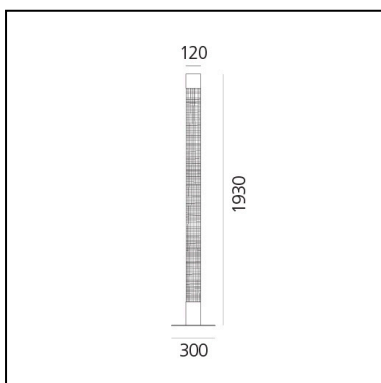

LUMINAIRE

DAY MODE

- Watt: **42W**
- Voltage: **220/240V**
- Delivered lumen output: **3887lm**
- Radiant Flux: **2629mW**
- CCT: **5000K**
- Efficiency: **82%**
- Efficacy: **92.55lm/W**
- CRI: **90**
- Dimmable Typology: **APP**

DESCRIPTION

Thanks to the dematerialisation of volumes and mimetic transparency, Mimesi blends in silently with its surroundings

FEATURES

- Product Code: **1835010IN0APP**
- Colour: **Mirror**
- Installation: **Floor**
- Material: **Steel base, aluminum and engraved transparent technopolymer frame, aluminum reflector**
- Series: **Design Collection**
- Environment: **Indoor**
- Emission: **Indiretta, diffusa**
- design by: **Carlotta de Bevilacqua**

DIMENSIONS

- Length: **120 mm**
- Width: **120 mm**
- Height: **1930 mm**
- Base Length: **300 mm**
- Base Width: **300 mm**
- Impact Resistance: **N/D**
- Glow Wire Test: **650°**

SOURCES INCLUDED

- Category: **Led**
- Number: **1**
- Color temperature (K): **5000K**
- CRI: **90**
- Color Tolerance: **3SDCM**
- Service Life: **L80 (10K) 55000h**