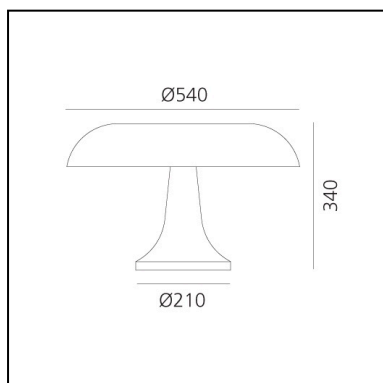

Nesso Orange

Giancarlo Mattioli
Gruppo Architetti Urbanisti
Città Nuova

IP20    

LUMINAIRE *

– Watt: **4x5W**

– Voltage: **220V-240V** depending on the source installed.
Light measurements are provided in relative form and technical lighting calculations may be updated according to the effective source used.

DIMENSIONS

- Height: **340 mm**
- Diameter: **540 mm**
- Base Diameter: **210 mm**
- Impact Resistance: **N/D**
- Glow Wire Test: **850°C**

SOURCES NOT INCLUDED

- Category: **LED RETROFIT**
- Number: **4**
- Watt: **5W**
- Socket: **E14**