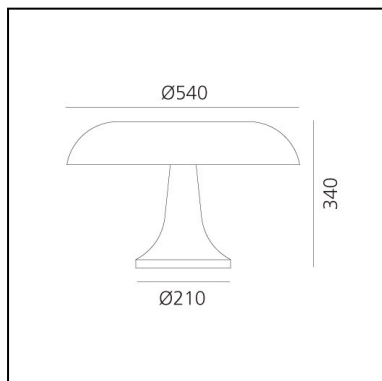

Nesso White

Giancarlo Mattioli
Gruppo Architetti Urbanisti
Città Nuova

LUMINAIRE *

– Watt: **4x5W**

– Voltage: **220V-240V** depending on the source installed.
Light measurements are provided in relative form and technical lighting calculations may be updated according to the effective source used.

DESCRIPTION

Nesso is an icon of Italian design from the '60s, a decade that heralded the conquest of modernity in which design redefined the domestic landscape through the first uses of plastics. Innovative and democratic, its expressive form inspired by nature interprets and challenges industrial manufacturing technology.

FEATURES

- Product Code: **0056010A**
- Colour: **White**
- Installation: **Table**
- Material: **Technopolymer body and diffuser**
- Series: **Design Collection, Modern Classic**
- Environment: **Indoor**
- Emission: **Diffused And Direct**
- design by: **Giancarlo Mattioli, Gruppo Architetti Urbanisti Città Nuova**

DIMENSIONS

- Height: **340 mm**
- Diameter: **540 mm**
- Base Diameter: **210 mm**
- Impact Resistance: **N/D**
- Glow Wire Test: **850°C**

SOURCES NOT INCLUDED

- Category: **LED RETROFIT**
- Number: **4**
- Watt: **5W**
- Socket: **E14**