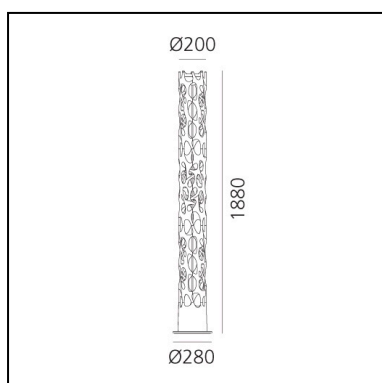

New Nature 2700K - App Compatible

Ross Lovegrove

IP20  

LUMINAIRE

- Watt: **43W**
- Delivered lumen output: **3132lm**
- CCT: **2700K**
- Efficiency: **86%**
- Efficacy: **72.84lm/W**
- CRI: **90**

DESCRIPTION

The frame comprises fluid geometric shapes inspired by botanics which intertwine in three dimensions and create overlapping light and shadows in space.

FEATURES

- Product Code: **1157W10APP**
- Installation: **Floor**
- Material: **Steel base, technopolymer frame, aluminum reflector**
- Series: **Design Collection**
- Environment: **Indoor**
- Area contract: **Retail, Office, Residential**
- Emission: **Indirect and diffused**
- design by: **Ross Lovegrove**

DIMENSIONS

- Height: **1880 mm**
- Diameter: **200 mm**
- Base Diameter: **280 mm**

SOURCES INCLUDED

- Category: **Led**
- Number: **1**
- Watt: **10W**
- Delivered lumen output: **300lm**
- Color temperature (K): **3000K**
- Category: **Led**
- Number: **1**
- Watt: **43W**
- Delivered lumen output: **3955lm**
- Color temperature (K): **2700K**
- CRI: **90**
- Color Tolerance: **MacAdam 2SDCM**