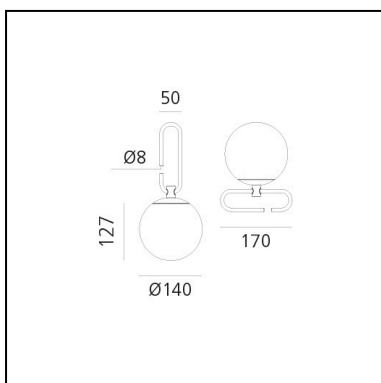

nh1217

Neri&Hu

IP20   

LUMINAIRE *

- Watt: **5W**
- Voltage: **220-240V**
- Delivered lumen output: **378lm**
- Efficiency: **80%**
- Efficacy: **75.57lm/W**
- CRI: **80**

* Photometric data may vary depending on the source installed.
Light measurements are provided in relative form and technical lighting calculations may be updated according to the effective source used.

Notes

Maximum bulb length: 80mm. Maximum bulb diameter: 50mm

DESCRIPTION

nh continues the study on the dynamic interaction of expertise, details, materials, form, and light that Neri&Hu are developing with Artemide. The selected materials represent a perfect combination of tradition and innovation, as well as the expression of responsible and sustainable design, also conveyed by the use of a lowconsumption retrofit LED source. Like all the projects designed by Neri&Hu, nh offers a reinterpretation of the Oriental culture and tradition with a constant contemporary approach. With surprising lightness and elementary movements nh creates a landscape of elements generating – either individually or combined with each other – a non-static balanced composition characterized by elegant colour and material matching.

FEATURES

- Product Code: **1217010A**
- Colour: **Brass**
- Installation: **Table**
- Material: **Blown glass, brushed brass**
- Series: **Design Collection**
- Environment: **Indoor**
- design by: **Neri&Hu**

DIMENSIONS

- Length: **320 mm**
- Diameter: **140 mm**
- Base Length: **170 mm**
- Base Width: **50 mm**

SOURCES NOT INCLUDED

- Category: **LED RETROFIT**
- Number: **1**
- Watt: **5W**
- Socket: **E14**