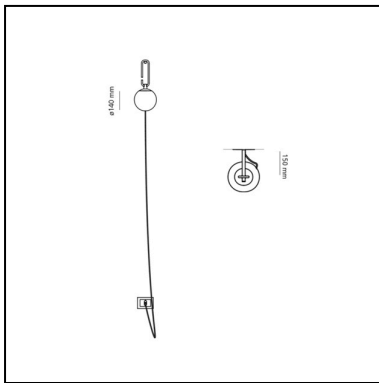

nh Wall

Neri&Hu

IP20   

LUMINAIRE *

- Watt: **5W**
- Voltage: **220-240V**
- Delivered lumen output: **378lm**
- Efficiency: **80%**
- Efficacy: **75.57lm/W**
- CRI: **80**

* Photometric data may vary depending on the source installed. Light measurements are provided in relative form and technical lighting calculations may be updated according to the effective source used.

Notes

Maximum bulb length: 80mm. Maximum bulb diameter: 50mm

DESCRIPTION

nh continues the study on the dynamic interaction of expertise, details, materials, form, and light that Neri&Hu are developing with Artemide. The selected materials represent a perfect combination of tradition and innovation, as well as the expression of responsible and sustainable design, also conveyed by the use of a lowconsumption retrofit LED source. Like all the projects designed by Neri&Hu, nh offers a reinterpretation of the Oriental culture and tradition with a constant contemporary approach. With surprising lightness and elementary movements nh creates a landscape of elements generating – either individually or combined with each other – a non-static balanced composition characterized by elegant colour and material matching.

FEATURES

- Product Code: **1277010A**
- Colour: **Black/brass**
- Installation: **Wall**
- Material: **Blown glass, brushed brass**
- Series: **Design Collection**
- Environment: **Indoor**
- design by: **Neri&Hu**

DIMENSIONS

- Length: **320 mm**
- Diameter: **140 mm**
- Depth: **150 mm**

SOURCES NOT INCLUDED

- Category: **LED RETROFIT**
- Number: **1**
- Watt: **5W**
- Socket: **E14**