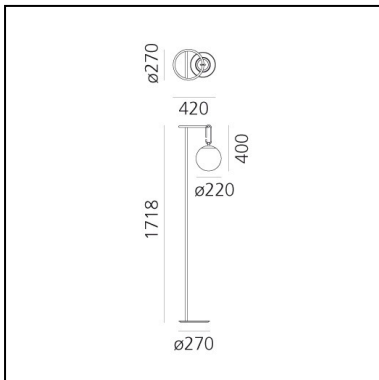

nh 22 Floor

Neri&Hu

IP20    Dimmerable: 

LUMINAIRE *

- Watt: **13W**
- Voltage: **220-240V**
- Delivered lumen output: **1142lm**
- Efficiency: **75%**
- Efficacy: **87.83lm/W**

← **CR: 80** data may vary depending on the source installed.
Light measurements are provided in relative form and technical lighting calculations may be updated according to the effective source used.

FEATURES

- Product Code: **1271010A**
- Colour: **Black/brass**
- Installation: **Floor**
- Material: **Blown glass, brushed brass**
- Series: **Design Collection**
- Environment: **Indoor**
- design by: **Neri&Hu**

DIMENSIONS

- Length: **420 mm**
- Width: **270 mm**
- Height: **1718 mm**
- Diameter: **220 mm**
- Base Diameter: **270 mm**

SOURCES NOT INCLUDED

- Category: **LED RETROFIT**
- Number: **1**
- Watt: **15W**
- Socket: **E27**