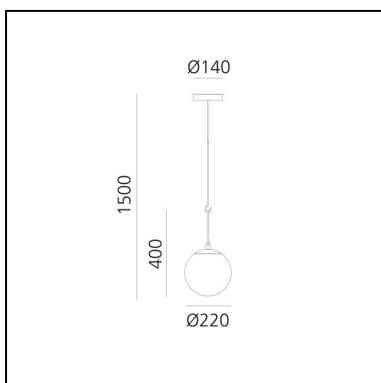

LUMINAIRE *

- Watt: **13W**
- Voltage: **220-240V**
- Delivered lumen output: **1142lm**
- Efficiency: **75%**
- Efficacy: **87.83lm/W**

← **CR: 80** data may vary depending on the source installed.
Light measurements are provided in relative form and technical lighting calculations may be updated according to the effective source used.

DESCRIPTION

nh continues the study on the dynamic interaction of expertise, details, materials, form, and light that Neri&Hu are developing with Artemide. The selected materials represent a perfect combination of tradition and innovation, as well as the expression of responsible and sustainable design, also conveyed by the use of a lowconsumption retrofit LED source. Like all the projects designed by Neri&Hu, nh offers a reinterpretation of the Oriental culture and tradition with a constant contemporary approach. With surprising lightness and elementary movements nh creates a landscape of elements generating – either individually or combined with each other – a non-static balanced composition characterized by elegant colour and material matching.

FEATURES

- Product Code: **1281010A**
- Colour: **Black/brass**
- Installation: **Suspension**
- Material: **Blown glass, brushed brass**
- Series: **Design Collection**
- Environment: **Indoor**
- design by: **Neri&Hu**

DIMENSIONS

- Height: **400 mm**
- Diameter: **220 mm**
- Base Diameter: **140 mm**

SOURCES NOT INCLUDED

- Category: **LED RETROFIT**
- Number: **1**
- Watt: **15W**
- Socket: **E27**