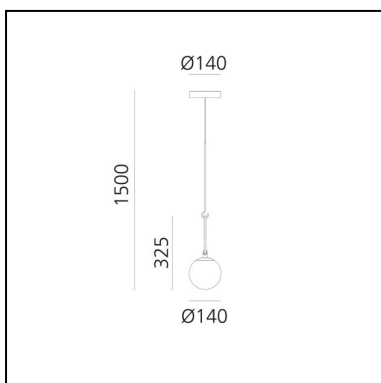

LUMINAIRE *

- Watt: **5W**
- Voltage: **220-240V**
- Delivered lumen output: **378lm**
- Efficiency: **80%**
- Efficacy: **75.57lm/W**

* **CR180** data may vary depending on the source installed.
Light measurements are provided in relative form and technical lighting calculations may be updated according to the effective source used.

DESCRIPTION

nh continues the study on the dynamic interaction of expertise, details, materials, form, and light that Neri&Hu are developing with Artemide. The selected materials represent a perfect combination of tradition and innovation, as well as the expression of responsible and sustainable design, also conveyed by the use of a lowconsumption retrofit LED source. Like all the projects designed by Neri&Hu, nh offers a reinterpretation of the Oriental culture and tradition with a constant contemporary approach. With surprising lightness and elementary movements nh creates a landscape of elements generating – either individually or combined with each other – a non-static balanced composition characterized by elegant colour and material matching.

FEATURES

- Product Code: **1280010A**
- Colour: **Black/brass**
- Installation: **Suspension**
- Material: **Blown glass, brushed brass**
- Series: **Design Collection**
- Environment: **Indoor**
- design by: **Neri&Hu**

DIMENSIONS

- Height: **325 mm**
- Diameter: **140 mm**
- Base Diameter: **140 mm**

SOURCES NOT INCLUDED

- Category: **LED RETROFIT**
- Number: **1**
- Watt: **5W**
- Socket: **E14**