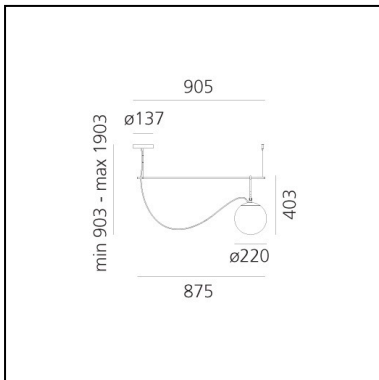

LUMINAIRE *

- Watt: **13W**
- Voltage: **220-240V**
- Delivered lumen output: **1142lm**
- Efficiency: **75%**
- Efficacy: **87.83lm/W**
- CRI: **80**

* Photometric data may vary depending on the source installed. Light measurements are provided in relative form and technical lighting calculations may be updated according to the effective source used.

Notes

The glass ball and brass rings can slide along the rod. The light intensity can only be adjusted with dimmable bulbs. Maximum bulb length 125mm. Maximum bulb diameter: 70mm.

DESCRIPTION

nh continues the study on the dynamic interaction of expertise, details, materials, form, and light that Neri&Hu are developing with Artemide. The selected materials represent a perfect combination of tradition and innovation, as well as the expression of responsible and sustainable design, also conveyed by the use of a lowconsumption retrofit LED source. Like all the projects designed by Neri&Hu, nh offers a reinterpretation of the Oriental culture and tradition with a constant contemporary approach. With surprising lightness and elementary movements nh creates a landscape of elements generating – either individually or combined with each other – a non-static balanced composition characterized by elegant colour and material matching.

FEATURES

- Product Code: **1275010A**
- Colour: **Black/brass**
- Installation: **Suspension**
- Material: **Blown glass, brushed brass**
- Series: **Design Collection**
- Environment: **Indoor**
- design by: **Neri&Hu**

DIMENSIONS

- Length: **905 mm**
- Height: **403 mm**
- Base Diameter: **137 mm**
- Max Height from ceiling: **1903 mm**
- Max Extension Length: **900 mm**
- Glow Wire Test: **850°**

SOURCES NOT INCLUDED

- Category: **LED RETROFIT**
- Number: **1**
- Watt: **15W**
- Socket: **E27**