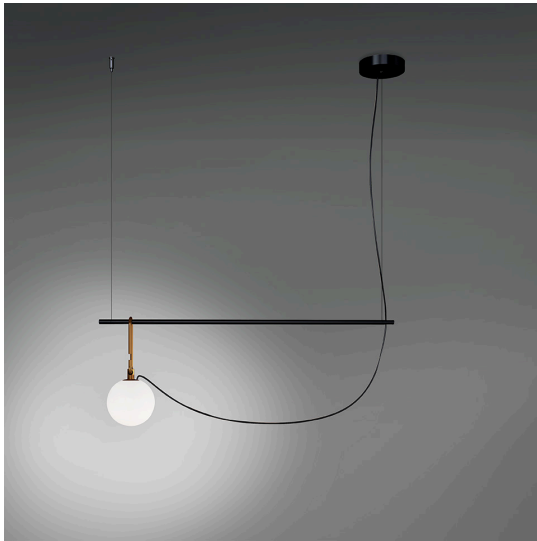

nh S2 14

Neri&Hu

IP20 Dimmerable: