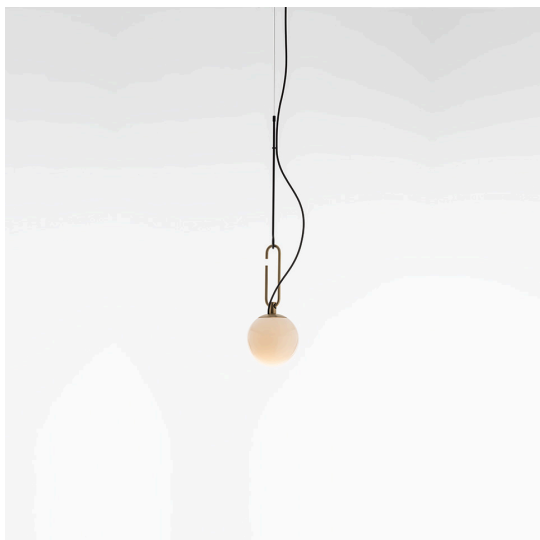

FEATURES

- Product Code: **1284010A**
- Colour: **Black/brass**
- Installation: **Ceiling**
- Material: **Blown glass, brushed brass**
- Series: **Design Collection**
- Environment: **Indoor**
- design by: **Neri&Hu**

DIMENSIONS

- Height: **410 mm**
- Diameter: **140 mm**
- Base Diameter: **140 mm**

SOURCES NOT INCLUDED

- Category: **LED RETROFIT**
- Number: **1**
- Watt: **5W**
- Socket: **E14**

nh 14 Suspension

Neri&Hu