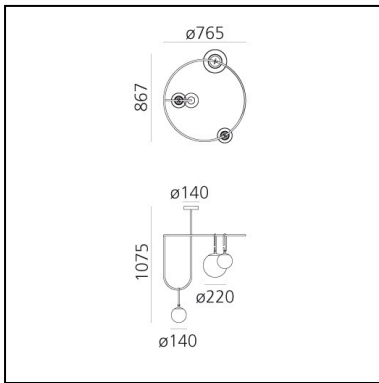

LUMINAIRE *

- Watt: **23W**
- Voltage: **220-240V**
- Delivered lumen output: **1886lm**
- Efficiency: **77%**
- Efficacy: **82.01lm/W**

* **CR180** data may vary depending on the source installed.
Light measurements are provided in relative form and technical lighting calculations may be updated according to the effective source used.

DESCRIPTION

nh continues the study on the dynamic interaction of expertise, details, materials, form, and light that Neri&Hu are developing with Artemide. The selected materials represent a perfect combination of tradition and innovation, as well as the expression of responsible and sustainable design, also conveyed by the use of a lowconsumption retrofit LED source. Like all the projects designed by Neri&Hu, nh offers a reinterpretation of the Oriental culture and tradition with a constant contemporary approach. With surprising lightness and elementary movements nh creates a landscape of elements generating – either individually or combined with each other – a non-static balanced composition characterized by elegant colour and material matching.

FEATURES

- Product Code: **1278010A**
- Colour: **Black/brass**
- Installation: **Suspension**
- Material: **Blown glass, brushed brass**
- Series: **Design Collection**
- Environment: **Indoor**
- design by: **Neri&Hu**

DIMENSIONS

- Length: **765 mm**
- Width: **867 mm**
- Height: **1075 mm**
- Base Diameter: **140 mm**

SOURCES NOT INCLUDED

- Category: **LED RETROFIT**
- Number: **1**
- Watt: **15W**
- Socket: **E27**
- Category: **LED RETROFIT**
- Number: **2**
- Watt: **5W**
- Socket: **E14**