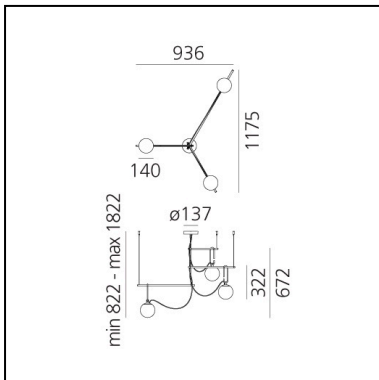

DIMENSIONS

- Length: **580 mm**
- Height: **322 mm**
- Base Diameter: **137 mm**
- Max Height from ceiling: **1822 mm**
- Glow Wire Test: **850°**

SOURCES NOT INCLUDED

- Category: **LED RETROFIT**
- Number: **1**
- Watt: **5W**
- Socket: **E14**

DIMENSIONS

- Length: **905 mm**
- Height: **322 mm**
- Base Diameter: **137 mm**
- Max Height from ceiling: **1822 mm**
- Glow Wire Test: **850°**

SOURCES NOT INCLUDED

- Category: **LED RETROFIT**
- Number: **1**
- Watt: **5W**
- Socket: **E14**

DIMENSIONS

- Length: **1340 mm**
- Height: **1266 mm**
- Base Diameter: **132 mm**

SOURCES NOT INCLUDED

- Category: **LED RETROFIT**
- Number: **2**
- Watt: **15W**
- Socket: **E27**

nh S3 14

Neri&Hu

IP20    Dimmerable: 

DIMENSIONS

- Length: **1175 mm**
- Width: **936 mm**
- Height: **672 mm**
- Base Diameter: **137 mm**
- Max Height from ceiling: **1822 mm**
- Glow Wire Test: **850°**

SOURCES NOT INCLUDED

- Category: **LED RETROFIT**
- Number: **3**
- Watt: **5W**
- Socket: **E14**