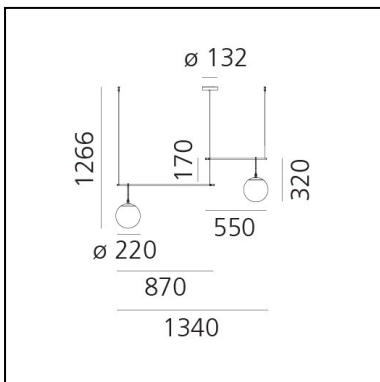

LUMINAIRE *

- Watt: **26W**
- Voltage: **220-240V**
- Delivered lumen output: **2284lm**
- Efficiency: **75%**
- Efficacy: **87.83lm/W**
- CRI: **80**

* Photometric data may vary depending on the source installed. Light measurements are provided in relative form and technical lighting calculations may be updated according to the effective source used.

Notes

DESCRIPTION

nh continues the study on the dynamic interaction of expertise, details, materials, form, and light that Neri&Hu are developing with Artemide. The selected materials represent a perfect combination of tradition and innovation, as well as the expression of responsible and sustainable design, also conveyed by the use of a lowconsumption retrofit LED source. Like all the projects designed by Neri&Hu, nh offers a reinterpretation of the Oriental culture and tradition with a constant contemporary approach. With surprising lightness and elementary movements nh creates a landscape of elements generating – either individually or combined with each other – a non-static balanced composition characterized by elegant colour and material matching.

FEATURES

- Product Code: **1282010A**
- Colour: **Black/brass**
- Installation: **Suspension**
- Material: **Blown glass, brushed brass**
- Series: **Design Collection**
- Environment: **Indoor**
- design by: **Neri&Hu**

DIMENSIONS

- Length: **1340 mm**
- Height: **1266 mm**
- Base Diameter: **132 mm**

SOURCES NOT INCLUDED

- Category: **LED RETROFIT**
- Number: **2**
- Watt: **15W**
- Socket: **E27**