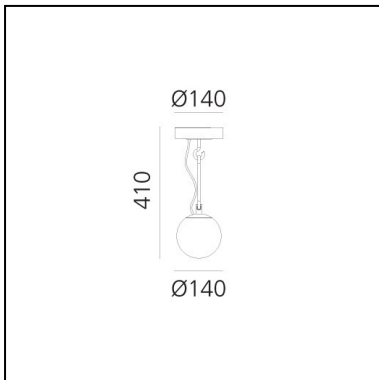

LUMINAIRE *

- Watt: **5W**
- Voltage: **220-240V**
- Delivered lumen output: **378lm**
- Efficiency: **80%**
- Efficacy: **75.57lm/W**

* **CR180** data may vary depending on the source installed.
Light measurements are provided in relative form and technical lighting calculations may be updated according to the effective source used.

DESCRIPTION

nh continues the study on the dynamic interaction of expertise, details, materials, form, and light that Neri&Hu are developing with Artemide. The selected materials represent a perfect combination of tradition and innovation, as well as the expression of responsible and sustainable design, also conveyed by the use of a lowconsumption retrofit LED source. Like all the projects designed by Neri&Hu, nh offers a reinterpretation of the Oriental culture and tradition with a constant contemporary approach. With surprising lightness and elementary movements nh creates a landscape of elements generating – either individually or combined with each other – a non-static balanced composition characterized by elegant colour and material matching.

FEATURES

- Product Code: **1284010A**
- Colour: **Black/brass**
- Installation: **Ceiling**
- Material: **Blown glass, brushed brass**
- Series: **Design Collection**
- Environment: **Indoor**
- design by: **Neri&Hu**

DIMENSIONS

- Height: **410 mm**
- Diameter: **140 mm**
- Base Diameter: **140 mm**

SOURCES NOT INCLUDED

- Category: **LED RETROFIT**
- Number: **1**
- Watt: **5W**
- Socket: **E14**