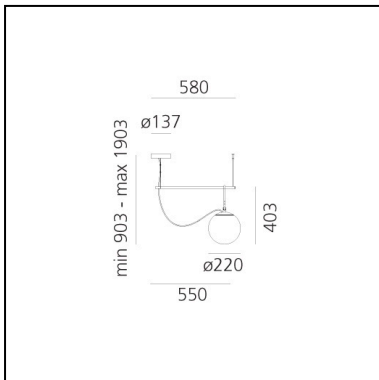

LUMINAIRE *

- Watt: **13W**
- Voltage: **220-240V**
- Delivered lumen output: **1142lm**
- Efficiency: **75%**
- Efficacy: **87.83lm/W**
- CRI: **80**

* Photometric data may vary depending on the source installed. Light measurements are provided in relative form and technical lighting calculations may be updated according to the effective source used.

Notes

The glass ball and brass rings can slide along the rod. The light intensity can only be adjusted with dimmable bulbs. Maximum bulb length 125mm. Maximum bulb diameter: 70mm.

DESCRIPTION

nh continues the study on the dynamic interaction of expertise, details, materials, form, and light that Neri&Hu are developing with Artemide. The selected materials represent a perfect combination of tradition and innovation, as well as the expression of responsible and sustainable design, also conveyed by the use of a lowconsumption retrofit LED source. Like all the projects designed by Neri&Hu, nh offers a reinterpretation of the Oriental culture and tradition with a constant contemporary approach. With surprising lightness and elementary movements nh creates a landscape of elements generating – either individually or combined with each other – a non-static balanced composition characterized by elegant colour and material matching.

FEATURES

- Product Code: **1273010A**
- Colour: **Black/brass**
- Installation: **Suspension**
- Material: **Blown glass, brushed brass**
- Series: **Design Collection**
- Environment: **Indoor**
- design by: **Neri&Hu**

DIMENSIONS

- Length: **580 mm**
- Height: **403 mm**
- Base Diameter: **137 mm**
- Max Height from ceiling: **1903 mm**
- Glow Wire Test: **850°**

SOURCES NOT INCLUDED

- Category: **LED RETROFIT**
- Number: **1**
- Watt: **15W**
- Socket: **E27**