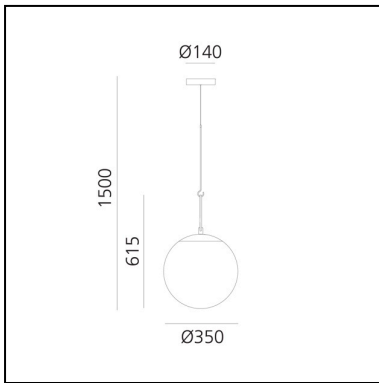

LUMINAIRE *

- Watt: **17W**
- Voltage: **220-240V**
- Delivered lumen output: **1775lm**
- Efficiency: **90%**
- Efficacy: **104.43lm/W**

← **CR180** data may vary depending on the source installed.
Light measurements are provided in relative form and technical lighting calculations may be updated according to the effective source used.

DESCRIPTION

nh continues the study on the dynamic interaction of expertise, details, materials, form, and light that Neri&Hu are developing with Artemide. The selected materials represent a perfect combination of tradition and innovation, as well as the expression of responsible and sustainable design, also conveyed by the use of a lowconsumption retrofit LED source. Like all the projects designed by Neri&Hu, nh offers a reinterpretation of the Oriental culture and tradition with a constant contemporary approach. With surprising lightness and elementary movements nh creates a landscape of elements generating – either individually or combined with each other – a non-static balanced composition characterized by elegant colour and material matching.

FEATURES

- Product Code: **1283010A**
- Colour: **Black/brass**
- Installation: **Suspension**
- Material: **Blown glass, brushed brass**
- Series: **Design Collection**
- Environment: **Indoor**
- design by: **Neri&Hu**

DIMENSIONS

- Height: **615 mm**
- Diameter: **350 mm**
- Base Diameter: **140 mm**

SOURCES NOT INCLUDED

- Category: **LED RETROFIT**
- Number: **1**
- Watt: **20W**
- Socket: **E27**