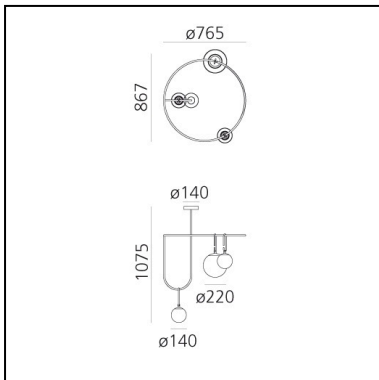

LUMINAIRE *

- Watt: **46W**
- Voltage: **220-240V**
- Delivered lumen output: **3772lm**
- Efficiency: **77%**
- Efficacy: **82.01lm/W**
- CRI: **80**

* Photometric data may vary depending on the source installed. Light measurements are provided in relative form and technical lighting calculations may be updated according to the effective source used.

Notes

DESCRIPTION

nh continues the study on the dynamic interaction of expertise, details, materials, form, and light that Neri&Hu are developing with Artemide. The selected materials represent a perfect combination of tradition and innovation, as well as the expression of responsible and sustainable design, also conveyed by the use of a lowconsumption retrofit LED source. Like all the projects designed by Neri&Hu, nh offers a reinterpretation of the Oriental culture and tradition with a constant contemporary approach. With surprising lightness and elementary movements nh creates a landscape of elements generating – either individually or combined with each other – a non-static balanced composition characterized by elegant colour and material matching.

FEATURES

- Product Code: **1279010A**
- Colour: **Black/brass**
- Installation: **Suspension**
- Material: **Blown glass, brushed brass**
- Series: **Design Collection**
- Environment: **Indoor**
- design by: **Neri&Hu**

DIMENSIONS

- Length: **1690 mm**
- Width: **930 mm**
- Height: **975 mm**
- Base Diameter: **140 mm**

SOURCES NOT INCLUDED

- Category: **LED RETROFIT**
- Number: **2**
- Watt: **15W**
- Socket: **E27**
- Category: **LED RETROFIT**
- Number: **4**
- Watt: **5W**
- Socket: **E14**