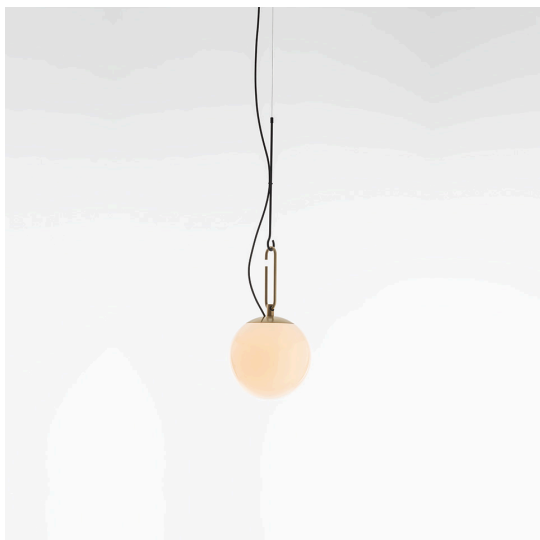

DIMENSIONS

- Height: **490 mm**
- Diameter: **220 mm**
- Base Diameter: **140 mm**

SOURCES NOT INCLUDED

- Category: **LED RETROFIT**
- Number: **1**
- Watt: **15W**
- Socket: **E27**

nh 22 Suspension

Neri&Hu