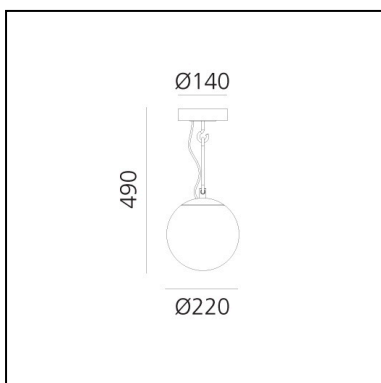

DIMENSIONS

- Height: **410 mm**
- Diameter: **140 mm**
- Base Diameter: **140 mm**

SOURCES NOT INCLUDED

- Category: **LED RETROFIT**
- Number: **1**
- Watt: **5W**
- Socket: **E14**

nh 14 Suspension

Neri&Hu

DIMENSIONS

- Height: **325 mm**
- Diameter: **140 mm**
- Base Diameter: **140 mm**

SOURCES NOT INCLUDED

- Category: **LED RETROFIT**
- Number: **1**
- Watt: **5W**
- Socket: **E14**

nh 22 Ceiling

Neri&Hu

IP20    Dimmerable: 

DIMENSIONS

- Height: **615 mm**
- Diameter: **350 mm**
- Base Diameter: **140 mm**

SOURCES NOT INCLUDED

- Category: **LED RETROFIT**
- Number: **1**
- Watt: **20W**
- Socket: **E27**

nh S1 14

Neri&Hu

IP20    Dimmerable: 

DIMENSIONS

- Length: **580 mm**
- Height: **322 mm**
- Base Diameter: **137 mm**
- Max Height from ceiling: **1822 mm**
- Glow Wire Test: **850°**

SOURCES NOT INCLUDED

- Category: **LED RETROFIT**
- Number: **1**
- Watt: **5W**
- Socket: **E14**