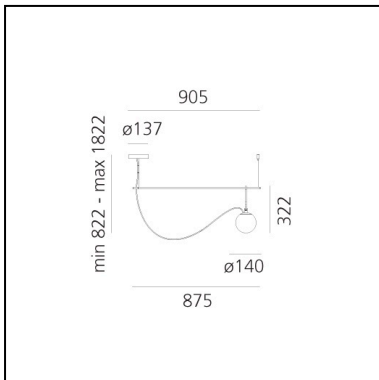

LUMINAIRE *

- Watt: **5W**
- Voltage: **220-240V**
- Delivered lumen output: **378lm**
- Efficiency: **80%**
- Efficacy: **75.57lm/W**
- CRI: **80**

* Photometric data may vary depending on the source installed. Light measurements are provided in relative form and technical lighting calculations may be updated according to the effective source used.

Notes

The glass ball and brass rings can slide along the rod. The light intensity can only be adjusted with dimmable bulbs. Maximum bulb length 80mm. Maximum bulb diameter: 50mm.

DESCRIPTION

nh continues the study on the dynamic interaction of expertise, details, materials, form, and light that Neri&Hu are developing with Artemide. The selected materials represent a perfect combination of tradition and innovation, as well as the expression of responsible and sustainable design, also conveyed by the use of a lowconsumption retrofit LED source. Like all the projects designed by Neri&Hu, nh offers a reinterpretation of the Oriental culture and tradition with a constant contemporary approach. With surprising lightness and elementary movements nh creates a landscape of elements generating – either individually or combined with each other – a non-static balanced composition characterized by elegant colour and material matching.

FEATURES

- Product Code: **1274010A**
- Colour: **Black/brass**
- Installation: **Suspension**
- Material: **Blown glass, brushed brass**
- Series: **Design Collection**
- Environment: **Indoor**
- design by: **Neri&Hu**

DIMENSIONS

- Length: **905 mm**
- Height: **322 mm**
- Base Diameter: **137 mm**
- Max Height from ceiling: **1822 mm**
- Glow Wire Test: **850°**

SOURCES NOT INCLUDED

- Category: **LED RETROFIT**
- Number: **1**
- Watt: **5W**
- Socket: **E14**