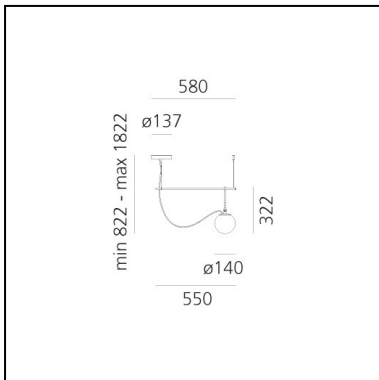

DIMENSIONS

- Height: **615 mm**
- Diameter: **350 mm**
- Base Diameter: **140 mm**

SOURCES NOT INCLUDED

- Category: **LED RETROFIT**
- Number: **1**
- Watt: **20W**
- Socket: **E27**

nh S1 14

Neri&Hu

IP20    Dimmerable: 

DIMENSIONS

- Length: **580 mm**
- Height: **322 mm**
- Base Diameter: **137 mm**
- Max Height from ceiling: **1822 mm**
- Glow Wire Test: **850°**

SOURCES NOT INCLUDED

- Category: **LED RETROFIT**
- Number: **1**
- Watt: **5W**
- Socket: **E14**

DIMENSIONS

- Length: **580 mm**
- Height: **403 mm**
- Base Diameter: **137 mm**
- Max Height from ceiling: **1903 mm**
- Glow Wire Test: **850°**

SOURCES NOT INCLUDED

- Category: **LED RETROFIT**
- Number: **1**
- Watt: **15W**
- Socket: **E27**

DIMENSIONS

- Length: **905 mm**
- Height: **322 mm**
- Base Diameter: **137 mm**
- Max Height from ceiling: **1822 mm**
- Glow Wire Test: **850°**

SOURCES NOT INCLUDED

- Category: **LED RETROFIT**
- Number: **1**
- Watt: **5W**
- Socket: **E14**