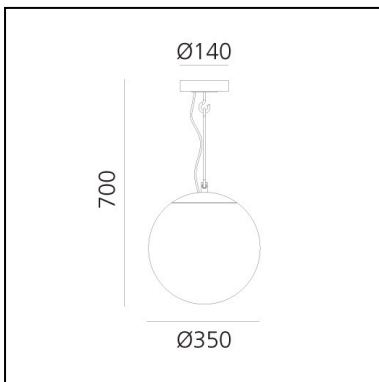

DIMENSIONS

- Height: **400 mm**
- Diameter: **220 mm**
- Base Diameter: **140 mm**

SOURCES NOT INCLUDED

- Category: **LED RETROFIT**
- Number: **1**
- Watt: **15W**
- Socket: **E27**

nh 35 Ceiling

Neri&Hu

IP20    Dimmerable: 

DIMENSIONS

- Length: **580 mm**
- Height: **322 mm**
- Base Diameter: **137 mm**
- Max Height from ceiling: **1822 mm**
- Glow Wire Test: **850°**

SOURCES NOT INCLUDED

- Category: **LED RETROFIT**
- Number: **1**
- Watt: **5W**
- Socket: **E14**

DIMENSIONS

- Length: **580 mm**
- Height: **403 mm**
- Base Diameter: **137 mm**
- Max Height from ceiling: **1903 mm**
- Glow Wire Test: **850°**

SOURCES NOT INCLUDED

- Category: **LED RETROFIT**
- Number: **1**
- Watt: **15W**
- Socket: **E27**

DIMENSIONS

- Length: **905 mm**
- Height: **322 mm**
- Base Diameter: **137 mm**
- Max Height from ceiling: **1822 mm**
- Glow Wire Test: **850°**

SOURCES NOT INCLUDED

- Category: **LED RETROFIT**
- Number: **1**
- Watt: **5W**
- Socket: **E14**