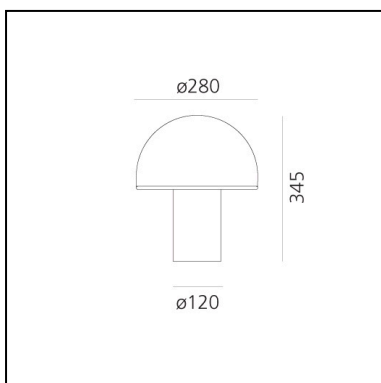

LUMINAIRE *

- Watt: **10W**
- Voltage: **220V-240V**
- Delivered lumen output: **635lm**
- Efficiency: **68%**
- Efficacy: **63.47lm/W**

← **CRi 80** data may vary depending on the source installed.
Light measurements are provided in relative form and technical lighting calculations may be updated according to the effective source used.

DESCRIPTION

Body and diffuser in opaline blown glass. Transparent crystal edge added.

FEATURES

- Product Code: **A006500**
- Colour: **White**
- Installation: **Table**
- Material: **blown glass**
- Series: **Design Collection**
- Environment: **Indoor**
- Area contract: **All projects**
- Emission: **Diffused**
- design by: **Luciano Vistosi**

DIMENSIONS

- Height: **345 mm**
- Diameter: **280 mm**
- Base Diameter: **120 mm**

SOURCES NOT INCLUDED

- Category: **LED RETROFIT**
- Number: **1**
- Watt: **6W**
- Socket: **E14**
- Category: **LED RETROFIT**
- Number: **1**
- Watt: **2W**
- Socket: **E14**