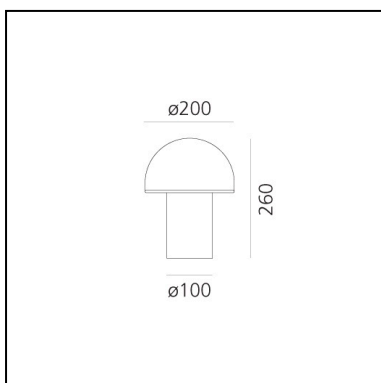

LUMINAIRE *

- Watt: **5W**
- Voltage: **220V-240V**
- Delivered lumen output: **363lm**
- Efficiency: **77%**
- Efficacy: **72.53lm/W**

← **CR1, 80** data may vary depending on the source installed.
Light measurements are provided in relative form and technical lighting calculations may be updated according to the effective source used.

DESCRIPTION

Body and diffuser in opaline blown glass. Transparent crystal edge added.

FEATURES

- Product Code: **A006400**
- Colour: **White**
- Installation: **Table**
- Material: **blown glass**
- Series: **Design Collection**
- Environment: **Indoor**
- Area contract: **All projects**
- Emission: **Diffused**
- design by: **Luciano Vistosi**

DIMENSIONS

- Height: **260 mm**
- Diameter: **200 mm**
- Base Diameter: **100 mm**

SOURCES NOT INCLUDED

- Category: **LED RETROFIT**
- Number: **1**
- Watt: **6W**
- Socket: **E14**