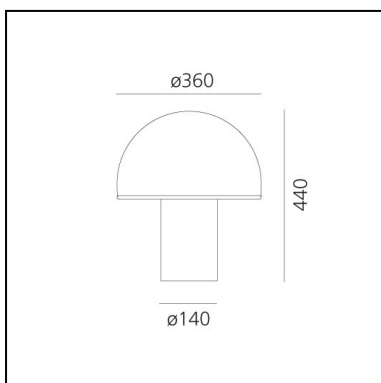

Onfale Grande

Luciano Vistosi

IP20    

LUMINAIRE *

- Watt: **18W**
- Voltage: **220V-240V**
- Delivered lumen output: **1388lm**
- Efficiency: **70%**
- Efficacy: **77.13lm/W**

– **CRi 80** data may vary depending on the source installed.
Light measurements are provided in relative form and technical lighting calculations may be updated according to the effective source used.

DIMENSIONS

- Height: **440 mm**
- Diameter: **360 mm**
- Base Diameter: **140 mm**

SOURCES NOT INCLUDED

- Category: **LED RETROFIT**
- Number: **1**
- Watt: **12W**
- Socket: **E27**
- Category: **LED RETROFIT**
- Number: **1**
- Watt: **2W**
- Socket: **E14**

DIMENSIONS

- Height: **345 mm**
- Diameter: **280 mm**
- Base Diameter: **120 mm**

SOURCES NOT INCLUDED

- Category: **LED RETROFIT**
- Number: **1**
- Watt: **6W**
- Socket: **E14**
- Category: **LED RETROFIT**
- Number: **1**
- Watt: **2W**
- Socket: **E14**

DIMENSIONS

- Height: **260 mm**
- Diameter: **200 mm**
- Base Diameter: **100 mm**

SOURCES NOT INCLUDED

- Category: **LED RETROFIT**
- Number: **1**
- Watt: **6W**
- Socket: **E14**