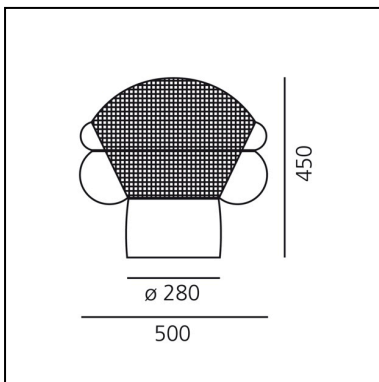

## LUMINAIRE \*

- Watt: **15W**
- Voltage: **220V-240V**
- Delivered lumen output: **1180lm**
- Dimmer Typology: **Microswitch Dimmer**

\* Photometric data may vary depending on the source installed. Light measurements are provided in relative form and technical lighting calculations may be updated according to the effective source used.

## DIMENSIONS

- Width: **500 mm**
- Height: **450 mm**
- Base Diameter: **280 mm**
- Impact Resistance: **N/D**
- Glow Wire Test: **N/D°**