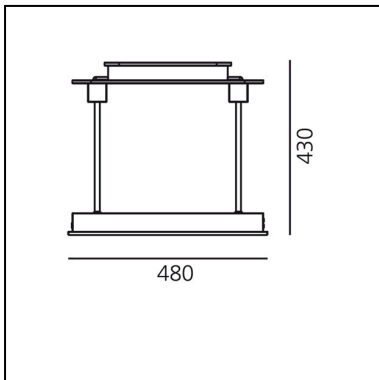

Pausania

Ettore Sottsass

IP20   TW

LUMINAIRE

- Watt: **14W**
- Delivered lumen output: **690lm**
- CCT: **3500K**
- Efficiency: **63%**
- Efficacy: **49.29lm/W**
- CRI: **0**

Notes

Microswitch dimmer

DESCRIPTION

Re-edition of the famous lamp designed by Ettore Sottsass, updated in version LED TW at variable white light.

FEATURES

- Product Code: **1081010A**
- Colour: **Green/Alluminium**
- Installation: **Table**
- Material: **methacrylate, brass**
- Series: **Design Collection, Modern Classic**
- design by: **Ettore Sottsass**

DIMENSIONS

- Width: **480 mm**
- Height: **430 mm**

SOURCES INCLUDED

- Category: **Led TW**
- Number: **1**
- Watt: **10W**
- Color temperature (K): **2700-6500K**
- CRI: **80**
- Efficacy: **82lm/W**