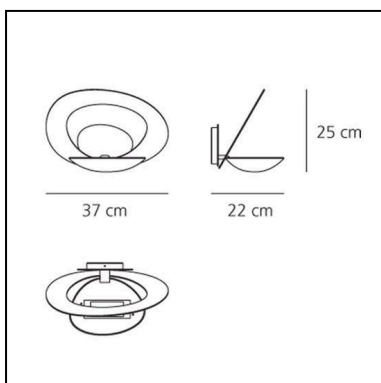

LUMINAIRE *

- Watt: **11W**
- Voltage: **220V-240V**

* Photometric data may vary depending on the source installed.
Light measurements are provided in relative form and technical lighting calculations may be updated according to the effective source used.

Notes

DESCRIPTION

Pirce's award-winning design is one of Artemide's top sellers. Originally released in halogen, its light source has been reimagined to incorporate a high quality, energy-efficient LED light source.

Pirce is not only an elegant light source, it is an alluring decoration with a strong sense of presence turned on or off. Its slim disc merges softly into flowing twirls that spiral downwards to create alluring lighting effects.

FEATURES

- Product Code: **1240010A**
- Colour: **White**
- Installation: **Wall**
- Material: **Aluminum**
- Series: **Design Collection**
- Environment: **Indoor**
- Area contract: **Residential**
- Emission: **Indirect**
- design by: **Giuseppe Maurizio Scutellà**

DIMENSIONS

- Length: **220 mm**
- Width: **370 mm**
- Height: **250 mm**
- Glow Wire Test: **650°**

SOURCES NOT INCLUDED

- Category: **LED RETROFIT**
- Number: **1**
- Watt: **11W**
- Socket: **R7s**