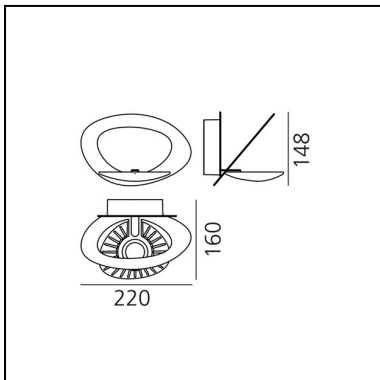

LUMINAIRE

- Watt: **27W**
- Voltage: **220V-240V**
- Delivered lumen output: **2768lm**
- CCT: **3000K**
- Efficiency: **97%**
- Efficacy: **102.52lm/W**
- CRI: **90**
- Dimmable Typology: **Push**

DESCRIPTION

Pirce's award-winning design is one of Artemide's top sellers. Originally released in halogen, its light source has been reimagined to incorporate a high quality, energy-efficient LED light source.

Pirce is not only an elegant light source, it is an alluring decoration with a strong sense of presence turned on or off. Its slim disc merges softly into flowing twirls that spiral downwards to create alluring lighting effects.

FEATURES

- Product Code: **1248020A**
- Colour: **Gold**
- Installation: **Wall**
- Material: **Aluminum**
- Series: **Design Collection**
- Environment: **Indoor**
- Area contract: **Residential**
- Emission: **Indirect**
- design by: **Giuseppe Maurizio Scutellà**

DIMENSIONS

- Length: **220 mm**
- Width: **160 mm**
- Height: **148 mm**
- Glow Wire Test: **650°**

SOURCES INCLUDED

- Category: **Led**
- Number: **1**
- Watt: **27W**
- Delivered lumen output: **3200lm**
- Color temperature (K): **3000K**
- CRI: **90**
- Color Tolerance: **MacAdam 2SDCM**