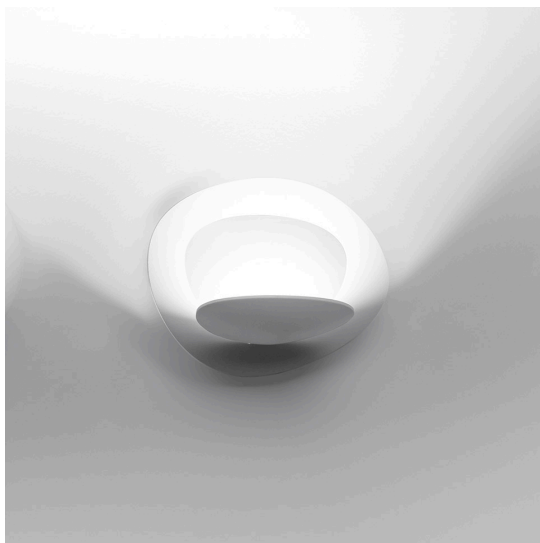

Pirce Micro Wall - 2700K - White

Giuseppe Maurizio Scutellà

IP20 Dimmerable: + -