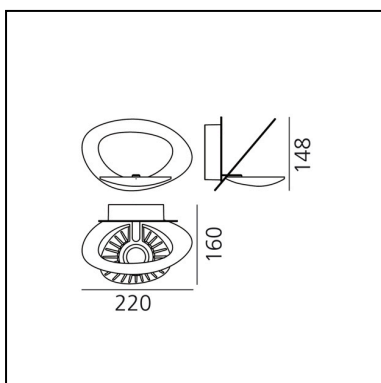

LUMINAIRE

- Watt: **27W**
- Voltage: **220V-240V**
- Delivered lumen output: **2586lm**
- CCT: **2700K**
- Efficiency: **97%**
- Efficacy: **95.78lm/W**
- CRI: **90**
- Dimmable Typology: **Push**

DESCRIPTION

Pirce's award-winning design is one of Artemide's top sellers. Originally released in halogen, its light source has been reimagined to incorporate a high quality, energy-efficient LED light source.

Pirce is not only an elegant light source, it is an alluring decoration with a strong sense of presence turned on or off. Its slim disc merges softly into flowing swirls that spiral downwards to create alluring lighting effects.

FEATURES

- Product Code: **1248W10A**
- Colour: **White**
- Installation: **Wall**
- Material: **Aluminum**
- Series: **Design Collection**
- Environment: **Indoor**
- Area contract: **Residential**
- Emission: **Indirect**
- design by: **Giuseppe Maurizio Scutellà**

DIMENSIONS

- Length: **220 mm**
- Width: **160 mm**
- Height: **148 mm**
- Glow Wire Test: **650°**

SOURCES INCLUDED

- Category: **Led**
- Number: **1**
- Watt: **27W**
- Color temperature (K): **2700K**
- CRI: **90**