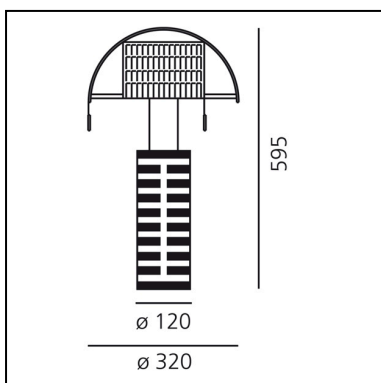

Shogun tavolo

Mario Botta

IP20   

LUMINAIRE *

– Watt: **8W**

– Voltage: **220V-240V** depending on the source installed.
* Light measurements are provided in relative form and technical lighting calculations may be updated according to the effective source used.

DESCRIPTION

Painted metal stem; white adjustable diffusers in painted perforated plate steel.

FEATURES

- Product Code: **A000300**
- Colour: **Black / White**
- Installation: **Table**
- Material: **aluminium, steel**
- Series: **Design Collection**
- Environment: **Indoor**
- Area contract: **Residential**
- Emission: **Diffused**
- design by: **Mario Botta**

DIMENSIONS

- Height: **595 mm**
- Diameter: **320 mm**
- Base Diameter: **120 mm**

SOURCES NOT INCLUDED

- Category: **LED RETROFIT**
- Number: **1**
- Watt: **12W**
- Socket: **E27**