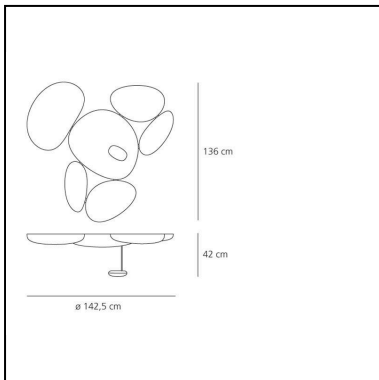

DIMENSIONS

- Height: **1360 mm**
- Diameter: **1420 mm**
- Depth: **420 mm**
- Glow Wire Test: **960°C**

SOURCES INCLUDED

- Category: **Led**
- Number: **1**
- Watt: **29W**
- Color temperature (K): **2700K**
- CRI: **90**
- Color Tolerance: **MacAdam 2SDCM**

Ross Lovegrove

IP20   Dimmerable: 

LUMINAIRE

- Watt: **29W**
- Delivered lumen output: **1662lm**
- CCT: **3000K**
- Efficiency: **58%**
- Efficacy: **57.31lm/W**
- CRI: **90**
- Dimmable Typology: **Push**

DIMENSIONS

- Height: **1360 mm**
- Diameter: **1420 mm**
- Depth: **420 mm**
- Glow Wire Test: **960°C**

SOURCES INCLUDED

- Category: **Led**
- Number: **1**
- Watt: **29W**
- Delivered lumen output: **4230lm**
- Color temperature (K): **3000K**
- CRI: **90**
- Color Tolerance: **MacAdam 2SDCM**