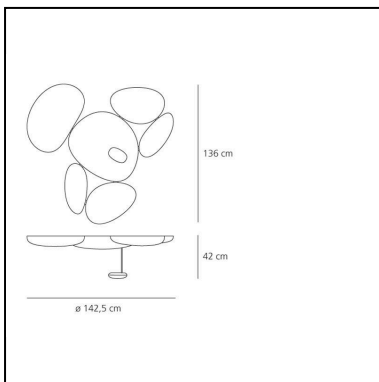

Skydro Ceiling Led 2700K

Ross Lovegrove

IP20    Dimmerable: 

LUMINAIRE

- Watt: **29W**
- Delivered lumen output: **1554lm**
- CCT: **2700K**
- Efficiency: **58%**
- Efficacy: **53.59lm/W**
- CRI: **90**
- Dimmable Typology: **Push**

Notes

Available in two versions: the first, in which the indirect light comes from a lighting unit integrated into the lamp, the second, in which the indirect light comes from a wall projector that is separate from the lamp. Skydro is a sectional unit that enables numerous elements to be added. To assemble the multiple units it needs - in addition to the basic units (with or without light source) - an assembly kit (template) and cable kits for the electrical connection.

DIMENSIONS

- Height: **1360 mm**
- Diameter: **1420 mm**
- Depth: **420 mm**
- Glow Wire Test: **960°C**

SOURCES INCLUDED

- Category: **Led**
- Number: **1**
- Watt: **29W**
- Color temperature (K): **2700K**
- CRI: **90**
- Color Tolerance: **MacAdam 2SDCM**

DIMENSIONS

- Height: **1360 mm**
- Diameter: **1420 mm**
- Depth: **420 mm**
- Glow Wire Test: **960°C**

SOURCES INCLUDED

- Category: **Led**
- Number: **1**
- Watt: **29W**
- Delivered lumen output: **4230lm**
- Color temperature (K): **3000K**
- CRI: **90**
- Color Tolerance: **MacAdam 2SDCM**