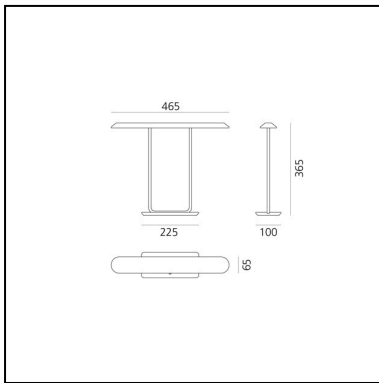

## LUMINAIRE

- Watt: **14W**
- Delivered lumen output: **524lm**
- CCT: **3000K**
- Efficiency: **52%**
- Efficacy: **37.39lm/W**
- CRI: **90**
- Dimmer Typology: **Optical Touch Dimmer**

## FEATURES

- Product Code: **0052010A**
- Colour: **Bronze**
- Installation: **Table**
- Material: **Aluminium, steel**
- Series: **Design Collection**
- Environment: **Indoor**
- Emission: **Direct**
- design by: **Atelier Oi**

## DIMENSIONS

- Length: **465 mm**
- Width: **65 mm**
- Height: **365 mm**
- Base Length: **225 mm**
- Base Width: **100 mm**

## SOURCES INCLUDED

- Category: **Led**
- Number: **1**
- Watt: **14W**
- Color temperature (K): **3000K**
- CRI: **80**