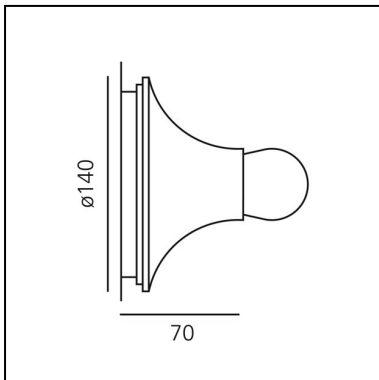

LUMINAIRE *

- Watt: **6W**
- Voltage: **220V-240V**

* Photometric data may vary depending on the source installed. Light measurements are provided in relative form and technical lighting calculations may be updated according to the effective source used.

Notes

Packaged individually. It is possible to create multiple configurations.

FEATURES

- Product Code: **A048170**
- Colour: **Orange**
- Installation: **Ceiling, Wall**
- Material: **Polycarbonate**
- Series: **Design Collection**
- Environment: **Indoor**
- Area contract: **Residential**
- Emission: **Direct**
- design by: **Vico Magistretti**

DIMENSIONS

- Width: **70 mm**
- Diameter: **140 mm**

SOURCES NOT INCLUDED

- Category: **LED RETROFIT**
- Number: **1**
- Watt: **6W**
- Delivered lumen output: **470lm**
- Socket: **E27**