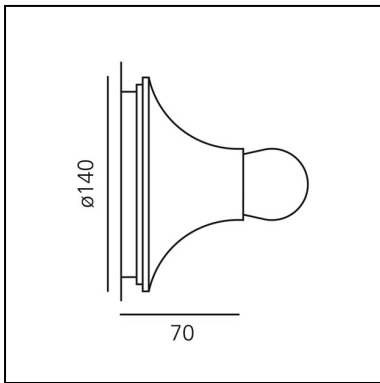

LUMINAIRE *

- Watt: **6W**
- Voltage: **220V-240V**

* Photometric data may vary depending on the source installed. Light measurements are provided in relative form and technical lighting calculations may be updated according to the effective source used.

Notes

Packaged individually. It is possible to create multiple configurations.

FEATURES

- Product Code: **A048150**
- Colour: **Anthracite grey**
- Installation: **Ceiling, Wall**
- Material: **Polycarbonate**
- Series: **Design Collection**
- Environment: **Indoor**
- Area contract: **Residential**
- Emission: **Direct**
- design by: **Vico Magistretti**

DIMENSIONS

- Width: **70 mm**
- Diameter: **140 mm**

SOURCES NOT INCLUDED

- Category: **LED RETROFIT**
- Number: **1**
- Watt: **6W**
- Delivered lumen output: **470lm**
- Socket: **E27**