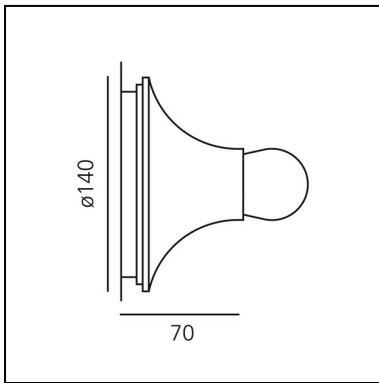

LUMINAIRE *

- Watt: **6W**
- Voltage: **220V-240V**

* Photometric data may vary depending on the source installed. Light measurements are provided in relative form and technical lighting calculations may be updated according to the effective source used.

Notes

Packaged individually. It is possible to create multiple configurations.

FEATURES

- Product Code: **A048110**
- Colour: **Transparent Orange**
- Installation: **Ceiling, Wall**
- Material: **Polycarbonate**
- Series: **Design Collection**
- Environment: **Indoor**
- Area contract: **Residential**
- Emission: **Direct**
- design by: **Vico Magistretti**

DIMENSIONS

- Width: **70 mm**
- Diameter: **140 mm**

SOURCES NOT INCLUDED

- Category: **LED RETROFIT**
- Number: **1**
- Watt: **6W**
- Delivered lumen output: **470lm**
- Socket: **E27**