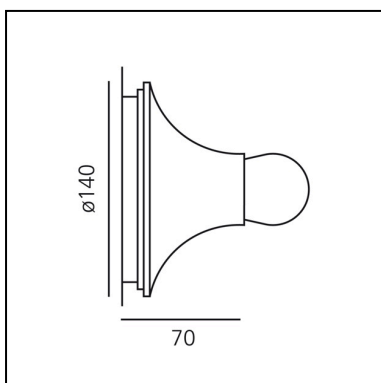

LUMINAIRE *

- Watt: **6W**
- Voltage: **220V-240V**

* Photometric data may vary depending on the source installed. Light measurements are provided in relative form and technical lighting calculations may be updated according to the effective source used.

Notes

Packaged individually. It is possible to create multiple configurations.

FEATURES

- Product Code: **A048100**
- Colour: **Transparent**
- Installation: **Ceiling, Wall**
- Material: **Polycarbonate**
- Series: **Design Collection**
- Environment: **Indoor**
- Area contract: **Residential**
- Emission: **Direct**
- design by: **Vico Magistretti**

DIMENSIONS

- Width: **70 mm**
- Diameter: **140 mm**

SOURCES NOT INCLUDED

- Category: **LED RETROFIT**
- Number: **1**
- Watt: **6W**
- Delivered lumen output: **470lm**
- Socket: **E27**