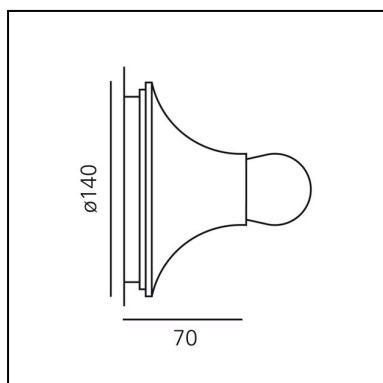

LUMINAIRE *

- Watt: **6W**
- Voltage: **220V-240V**

* Photometric data may vary depending on the source installed. Light measurements are provided in relative form and technical lighting calculations may be updated according to the effective source used.

Notes

Packaged individually. It is possible to create multiple configurations.

DESCRIPTION

Teti is an iconic lamp designed by Vico Magistretti in 1970, embodying simplicity and timeless elegance. Made of thermoplastic material, its essential structure allows for versatile use as a ceiling or wall light, adapting perfectly to any space. Teti's clean lines highlight the light source, offering a diffused, enveloping light that enhances the room without overpowering it.

Available in various color options, Teti represents a perfect balance between design and functionality, ideal for those seeking minimalist lighting. Thanks to its discreet character and material quality, Teti is suitable for both residential and commercial projects, becoming a distinctive element in any environment.

Its simple, iconic design reveals a modular intelligence, making it perfect for freely composing groups and sequences of elements.

FEATURES

- Product Code: **A048120**
- Colour: **White**
- Installation: **Ceiling, Wall**
- Material: **Polycarbonate**
- Series: **Design Collection**
- Environment: **Indoor**
- Area contract: **Residential**
- Emission: **Direct**
- design by: **Vico Magistretti**

DIMENSIONS

- Width: **70 mm**
- Diameter: **140 mm**

SOURCES NOT INCLUDED

- Category: **LED RETROFIT**
- Number: **1**
- Watt: **6W**
- Delivered lumen output: **470lm**
- Socket: **E27**