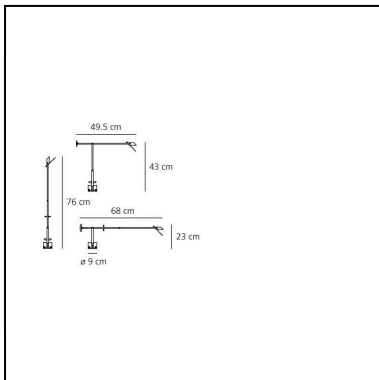

Tizio Micro

Richard Sapper

IP20   

LUMINAIRE *

- Transformer availability: **Integrated**
- Watt: **2,7W**
- Voltage: **220V-240V**
- Delivered lumen output: **150lm**
- Efficiency: **48%**
- Efficacy: **75.22lm/W**
- CRI: **80**

DIMENSIONS

- Length: **495 mm**
- Height: **430 mm**
- Base Diameter: **90 mm**
- Max Extension Height: **760 mm**
- Max Extension Length: **680 mm**
- Impact Resistance: **N/D**
- Glow Wire Test: **N/D°**

SOURCES NOT INCLUDED

- Category: **LED RETROFIT**
- Number: **1**
- Watt: **2,4W**
- Socket: **G4**