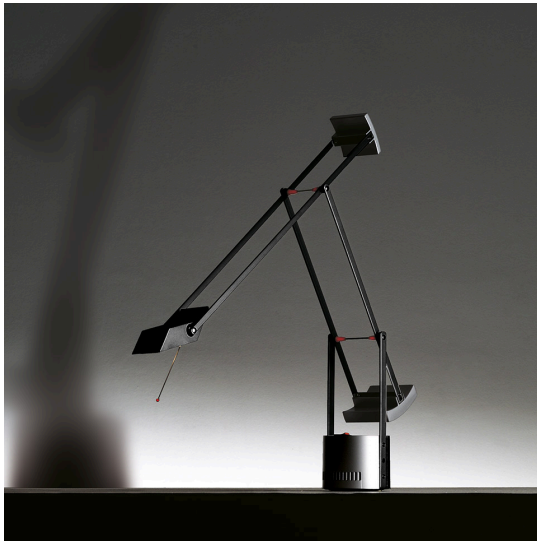

Tizio Micro

Richard Sapper

IP20   

LUMINAIRE *

- Transformer availability: **Integrated**
- Watt: **2,7W**
- Voltage: **220V-240V**
- Delivered lumen output: **150lm**
- Efficiency: **48%**
- Efficacy: **75.22lm/W**
- CRI: **80**

Notes

Button with two illumination intensities

DESCRIPTION

Artemide celebrates Tizio's 50th anniversary with a special version in Richard Sapper's favorite red. Tizio is not only a masterpiece of Artemide collection but also an icon of Italian design.

Designed 50 years ago, it is still absolutely contemporary also thanks to a new integrated LED source.

An elegant synthesis of intelligent components elaborated by Richard Sapper has created a timeless product.

"When we presented it, there was nothing like it on the market, it was revolutionary. Tizio is beautiful in any different position, it is a harmonious object in all its parts, you move it with one hand and it is always extremely precise. It is not that we don't change anything over the years because we can't, we don't change anything because that's the way it is."