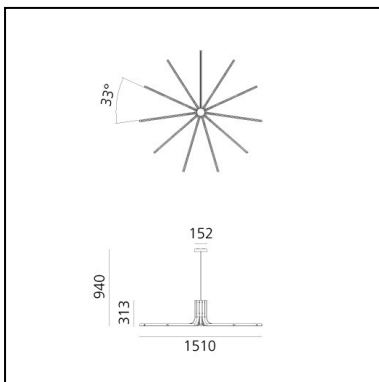

Veil - Silver

BIG - Bjarke Ingels Group

LUMINAIRE

– Watt: **75W**

DESCRIPTION

* The product is not yet available.

FEATURES

- Product Code: - - -
- Colour: **Silver**
- Installation: **Suspension**
- Series: **Design Collection**
- design by: **BIG - Bjarke Ingels Group**

DIMENSIONS

- Height: **940 mm**
- Diameter: **1500 mm**

Veil - White

BIG - Bjarke Ingels Group

LUMINAIRE

– Watt: **75W**

DESCRIPTION

* The product is not yet available.

FEATURES

- Product Code: - - -
- Colour: **White**
- Installation: **Suspension**
- Series: **Design Collection**
- design by: **BIG - Bjarke Ingels Group**

DIMENSIONS

- Height: **940 mm**
- Diameter: **1500 mm**