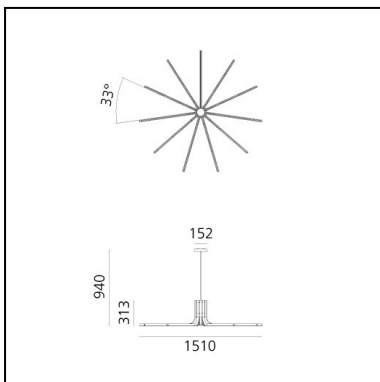

Veil - Silver

BIG - Bjarke Ingels Group

LUMINAIRE

– Watt: **75W**

DESCRIPTION

* The product is not yet available.

FEATURES

- Product Code: - - -
- Colour: **Silver**
- Installation: **Suspension**
- Series: **Design Collection**
- design by: **BIG - Bjarke Ingels Group**

DIMENSIONS

- Height: **940 mm**
- Diameter: **1500 mm**

Veil - White

BIG - Bjarke Ingels Group

LUMINAIRE

– Watt: **75W**

DESCRIPTION

* The product is not yet available.

FEATURES

- Product Code: - - -
- Colour: **White**
- Installation: **Suspension**
- Series: **Design Collection**
- design by: **BIG - Bjarke Ingels Group**

DIMENSIONS

- Height: **940 mm**
- Diameter: **1500 mm**